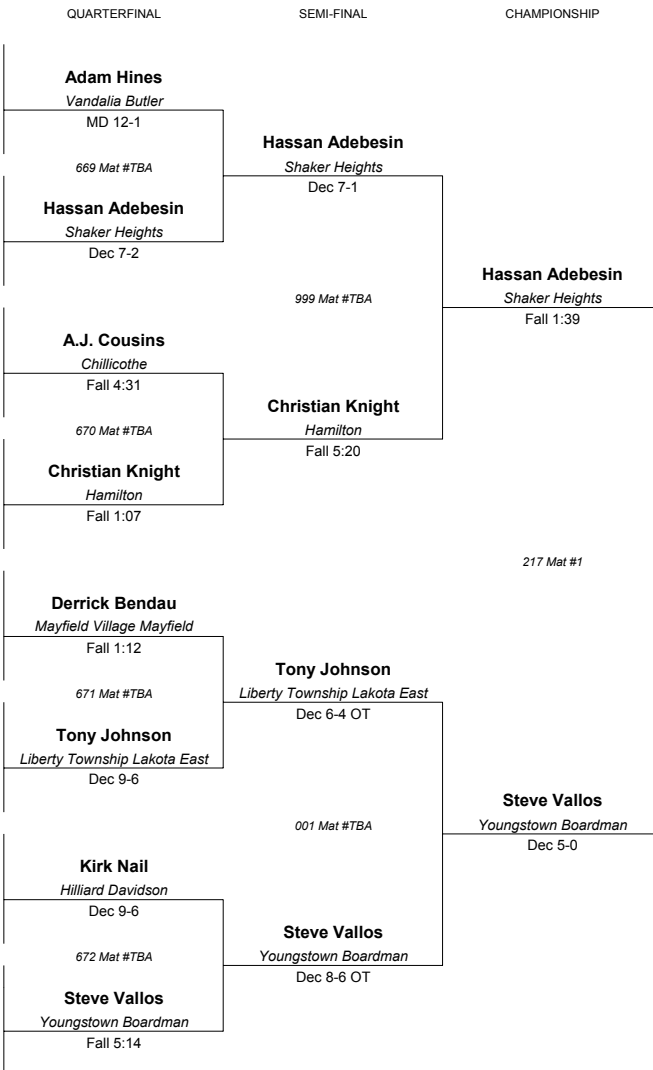

2002 DIVISION 1 STATE TOURNAMENT

275 LBS

ROUND 1

1 Adam Hines, WM-1 (12) 38-0
Vandalia Butler
329 Mat #TBA

2 Reed Silcott, CC-4 (12) 29-9
Lewis Center Olentangy

3 Stephen Britton, PY-3 (11) 31-6
Geneva
330 Mat #TBA

4 Hassan Adebessin, ME-2 (12) 36-2
Shaker Heights

5 A.J. Cousins, PY-2 (11) 40-2
Chillicothe
331 Mat #TBA

6 Ray Rowe, ME-3 (11) 28-9
Cleveland St Ignatius

7 Christian Knight, WM-4 (12) 36-5
Hamilton
332 Mat #TBA

8 Bill Beechum, CC-1 (12) 32-0
Marion Harding

9 Derrick Bendau, ME-1 (11) 44-0
Mayfield Village Mayfield
333 Mat #TBA

10 Jason Cook, PY-4 (12) 31-10
North Canton Hoover

11 Tony Johnson, WM-3 (10) 29-4
Liberty Township Lakota East
334 Mat #TBA

12 Brian Williams, CC-2 (12) 35-9
Pickerington

13 Wesley Taylor, WM-2 (11) 36-6
Harrison
335 Mat #TBA

14 Kirk Nail, CC-3 (10) 24-2
Hilliard Davidson

15 Sean Cybulski, ME-4 (10) 22-14
Mentor
336 Mat #TBA

16 Steve Vallos, PY-1 (12) 31-0
Youngstown Boardman