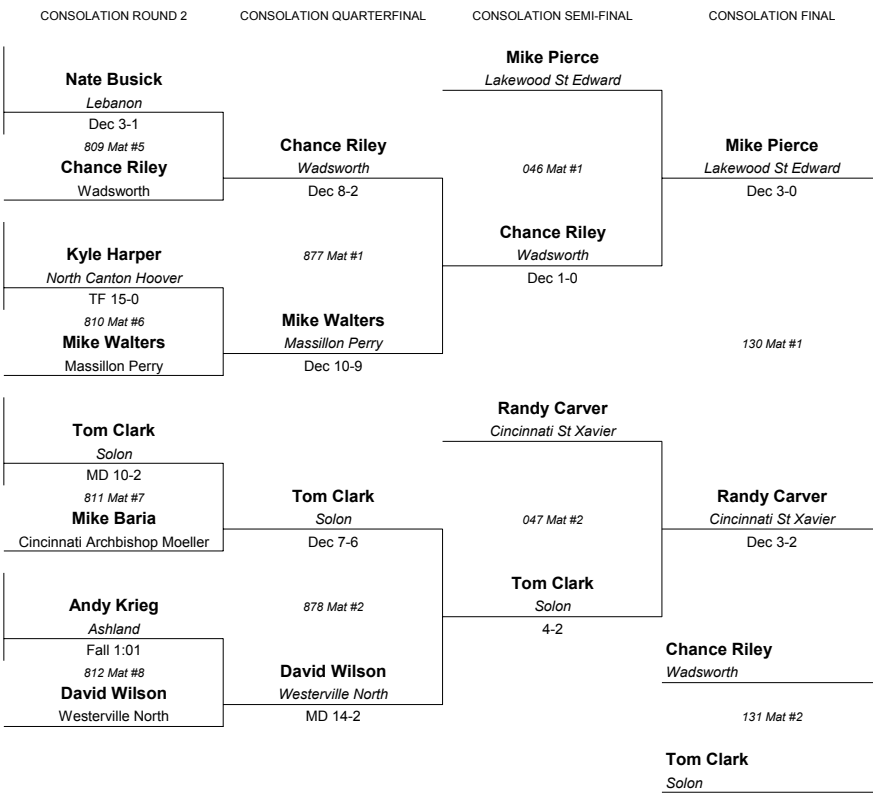

THIRD

FIFTH