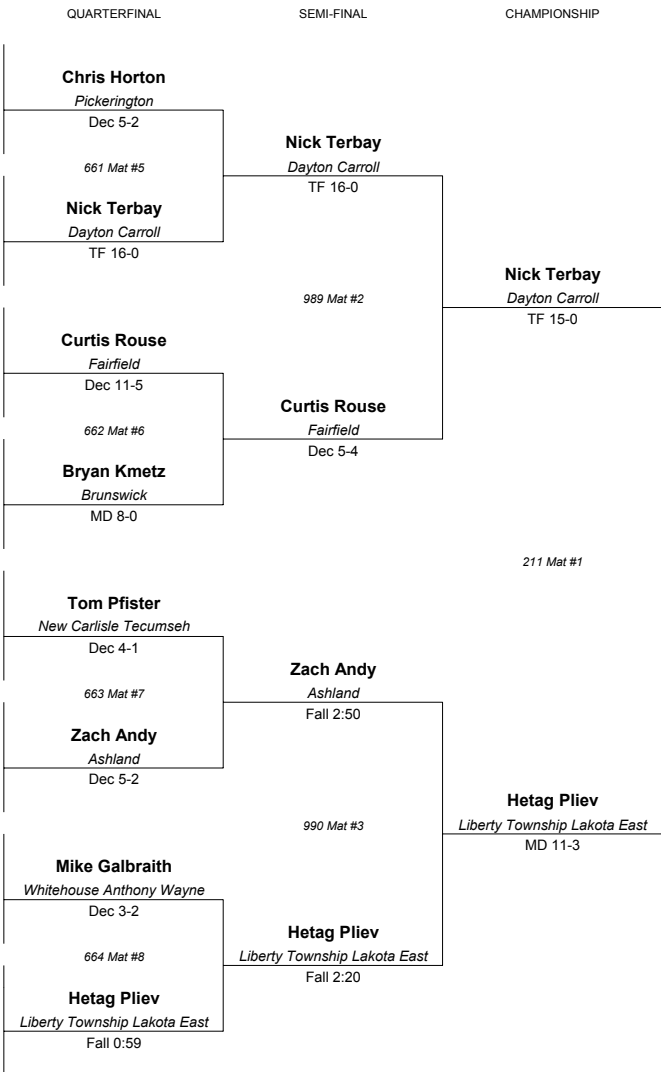

13 Mike Galbraith, CC-2 (12) 34-7
Whitehouse Anthony Wayne
319 Mat #5

14 Sam Carmony, PY-3 (12) 32-7
Wooster

15 Claude Brown, ME-4 (12) 26-5
East Cleveland Shaw
320 Mat #6

16 Hetag Pliev, WM-1 (12) 37-0
Liberty Township Lakota East