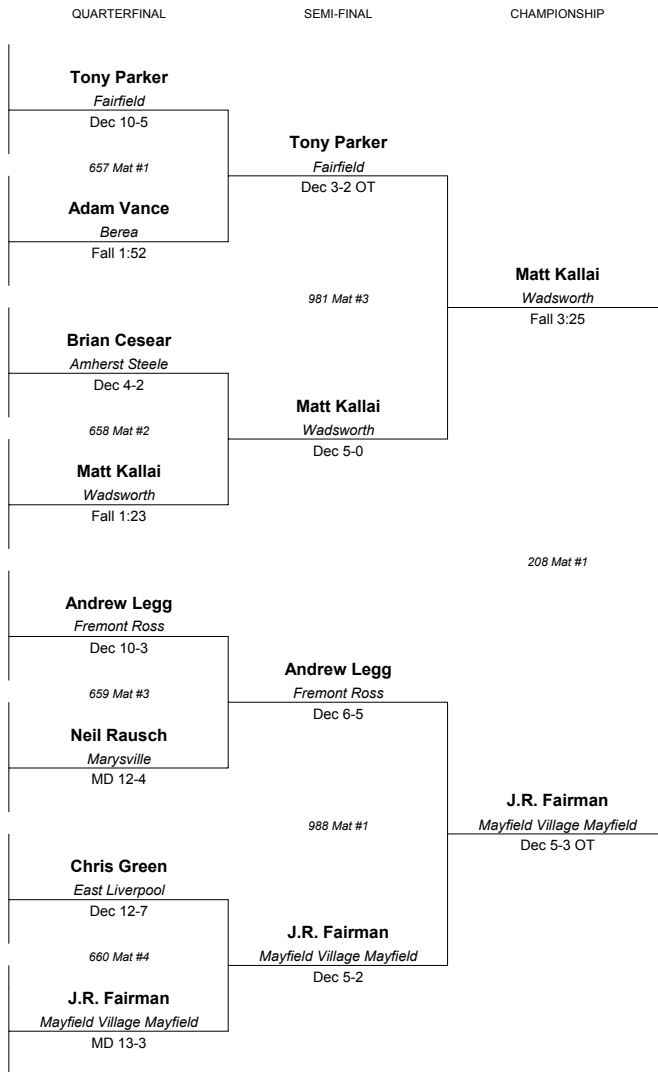

2002 DIVISION 1 STATE TOURNAMENT

171 LBS

- ROUND 1
- 1 Tony Parker, WM-1 (12) 25-3
Fairfield
 - 2 John Rudell, PY-4 (11) 31-16
Worthington Kilbourne
 - 3 Eric Doup, CC-3 (11) 36-7
Mount Vernon
 - 4 Adam Vance, ME-2 (12) 30-6
Berea
 - 5 Leo Hoerig, CC-2 (12) 34-7
Tiffin Columbian
 - 6 Brian Cesear, ME-3 (12) 32-1
Amherst Steele
 - 7 Jeb Friend, WM-4 (11) 37-9
Piqua
 - 8 Matt Kallai, PY-1 (12) 40-0
Wadsworth
 - 9 Andrew Legg, CC-1 (10) 33-2
Fremont Ross
 - 10 D.J. Delande, ME-4 (11) 18-10
Willoughby South
 - 11 Ryan Sacksteder, WM-3 (12) 37-6
Harrison
 - 12 Neil Rausch, PY-2 (11) 41-4
Marysville
 - 13 Dan White, WM-2 (12) 40-1
West Carrollton
 - 14 Chris Green, PY-3 (11) 24-7
East Liverpool
 - 15 Eric Spence, CC-4 (12) 33-10
Upper Arlington
 - 16 J.R. Fairman, ME-1 (12) 39-4
Mayfield Village Mayfield