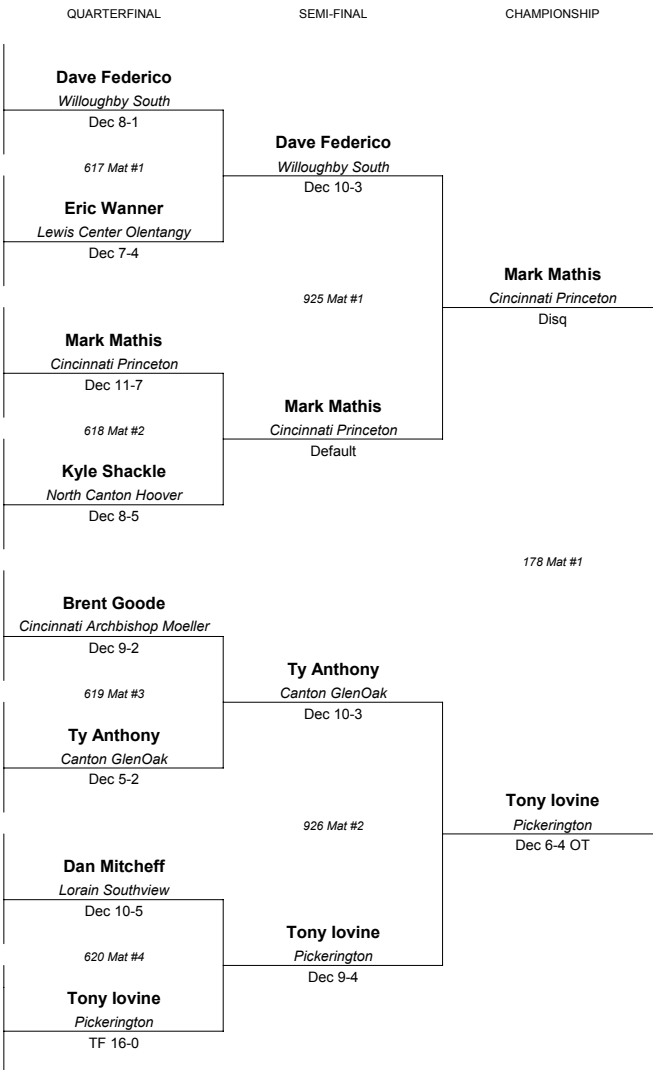

2002 DIVISION 1 STATE TOURNAMENT

103 LBS

ROUND 1

1 Dave Federico, ME-1 (11) 32-0
Willoughby South
225 Mat #1

2 Nick Wiley, PY-4 (10) 23-14
Massillon Perry

3 Nick Kostoff, WM-3 (1-) 36-5
Vandalia Butler

4 Eric Wanner, CC-2 (10) 34-2
Lewis Center Olentangy

5 Mark Mathis, WM-2 (12) 29-2
Cincinnati Princeton

6 Caleb Metcalf, CC-3 (11) 35-2
Whitehouse Anthony Wayne

7 Jordan Brown, ME-4 (10) 28-9
Solon

8 Kyle Shackle, PY-1 (9) 22-4
North Canton Hoover

9 Brent Goode, WM-1 (10) 27-2
Cincinnati Archbishop Moeller

10 Steve hiltner, CC-4 (12) 29-10
Toledo St Johns

11 Jaryl Hunt, ME-3 (10) 37-2
Cleveland John F. Kennedy

12 Ty Anthony, PY-2 (10) 33-6
Canton GlenOak

13 Dan Mitcheff, ME-2 (9) 39-2
Lorain Southview

14 Adam Rogers, PY-3 (10) 32-14
Uniontown Lake

15 Paul McLean, WM-4 (12) 29-13
Cincinnati St Xavier

16 Tony Iovine, CC-1 (11) 37-3
Pickerington