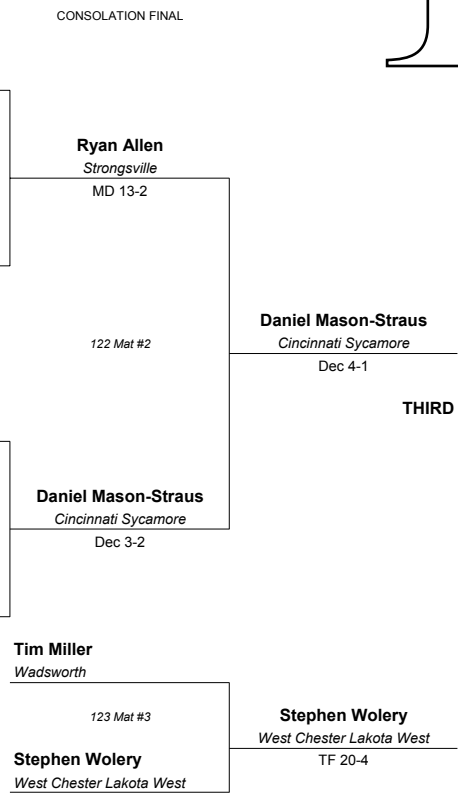

CC=Central Catholic (Toledo)
ME=Mentor
PY=Perry
WM=Wilmington

1. 2001 Division 1 State Placers
2. Champion - Matt McIntire, West Chester Lakota West
   - Runner-Up - Ryan West, Dayton Carroll
   - Third - Mike Baria, Cincinnati Moeller
   - Fourth - Charles Moore, Galloway Westland
   - Fifth - Travis Kovach, Massillon Perry
   - Sixth - Vince Randazzo, Parma Padua Franciscan

1. CONSOLATION ROUND 1
2. Antonio Guerra
     Toledo Waite
     469 Mat #1
   - David Wolf
     Clayton Northmont
   - Ryan Allen
     Strongsville
     470 Mat #2
   - Jason Samples
     Marion Harding
   - Kevin Pietropinto
     Mayfield Village Mayfield
     471 Mat #3
   - Chris Tabor
     Madison
   - Jeff Nasteff
     Canton GlenOak
     472 Mat #4
   - Micah Maupin
     Cincinnati Glen Este