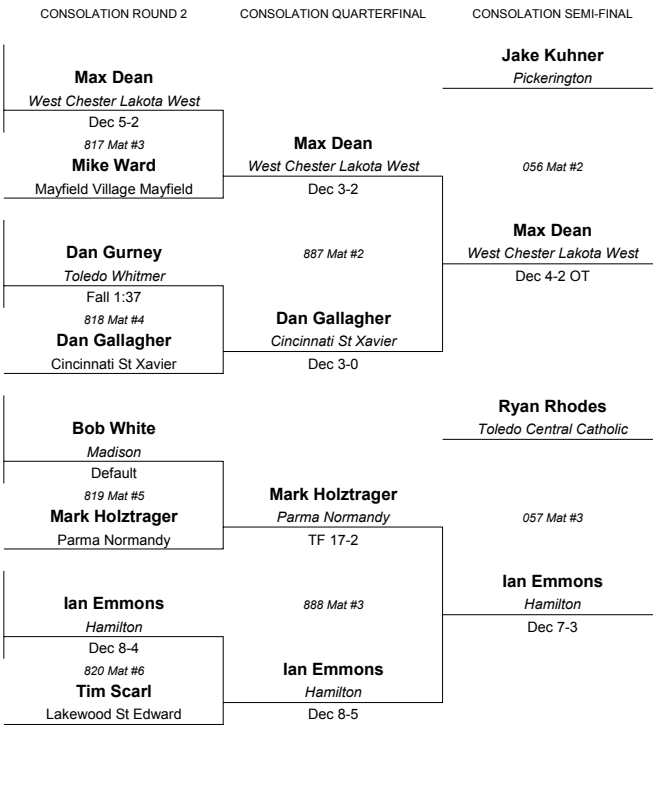

CC=Central Catholic (Toledo)
ME=Mentor
PY=Perry
WM=Wilmington

2001 Division 1 State Placers
Champion - Chris Kallai, Wadsworth
Runner-Up - Ryan Fogliano, Maple Heights
Third - Chad Marzec, Toledo St. Francis DeSales
Fourth - Marcus Blanks, Cincinnati Moeller
Fifth - Chris Leabu, Lakewood St. Edward
Sixth - Tommy Bauer, Ashland

1. CONSOLATION ROUND 1
2. Max Dean
     West Chester Lakota West
   - Dan Herchick
     Hudson
   - Eric Chine
     Youngstown Austintown-Fitch
   - Dan Gurney
     Toledo Whitmer
   - Bob White
     Madison
   - Adam Huddle
     Marion Harding
   - Ian Emmons
     Hamilton
   - Chuck Horner
     Uniontown Lake