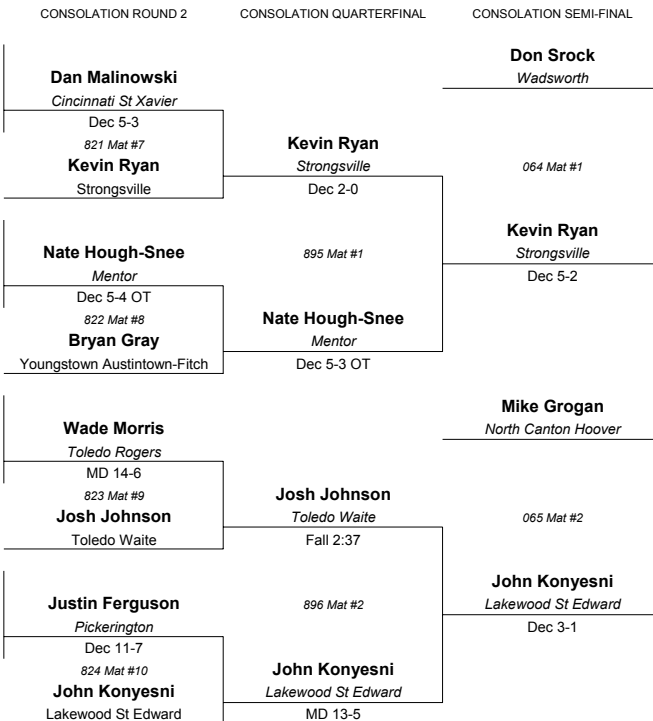

CC=Central Catholic (Toledo)
ME=Mentor
PY=Perry
WM=Wilmington

2001 Division 1 State Placers
Champion - Anthony Magistrelli, Maple Heights
Runner-Up - Bobby Dysart, Dublin Coffman
Third - Tim Ruberg, Harrison
Fourth - Nick Terbay, Dayton Carroll
Fifth - Tristan Murray
Sixth - Kevin Shaver, Lakewood St. Edward

1. CONSOLATION ROUND 1
2. Kyle Durban
     Hilliard Davidson
     485 Mat #7
   - Dan Malinowski
     Cincinnati St Xavier
   - Jason Berns
     Uniontown Lake
     486 Mat #8
   - Nate Hough-Snee
     Mentor
   - Joe Gadd
     Hamilton
     487 Mat #9
   - Wade Morris
     Toledo Rogers
   - Justin Ferguson
     Pickerington
     488 Mat #10
   - Tom Horne
     Wilmington