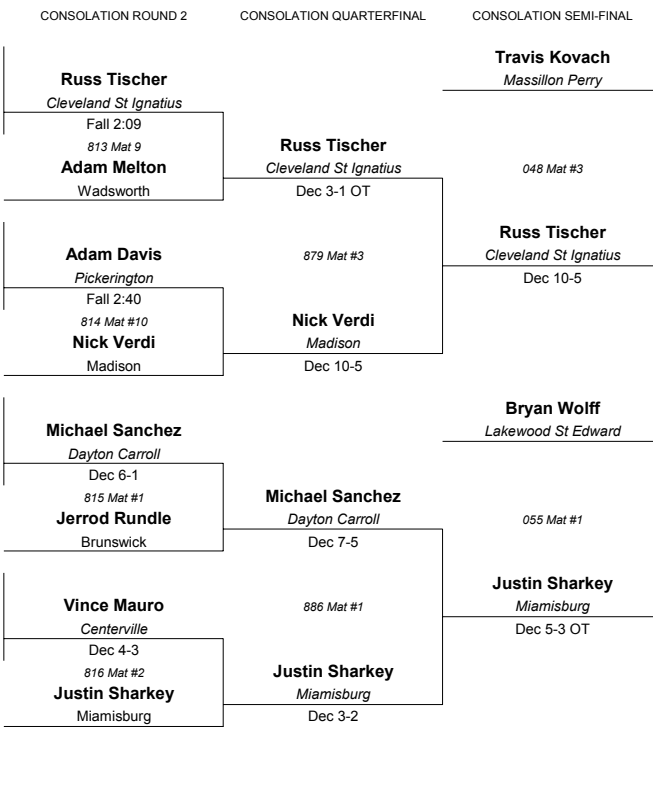

CC=Central Catholic (Toledo)
ME=Mentor
PY=Perry
WM=Wilmington

2001 Division 1 State Placers
Champion - Mike Wahoff, Fairfield
Runner-Up - Ed Mahone, Bedford
Third - Ian Ruth, Cincinnati Winton Woods
Fourth - David Blanks, Cincinnati Moeller
Fifth - Mike Ashby, Mentor
Sixth - Jeremy Ghrist, East Liverpool

1. CONSOLATION ROUND 1
2. Russ Tischer
     Cleveland St Ignatius
   - Rob Moore
     Worthington Thomas Worthington
   - Adam Davis
     Pickerington
   - Olajawon Butler
     Cincinnati Mount Healthy
   - Ben Uhrig
     Dublin Scioto
   - Michael Sanchez
     Dayton Carroll
   - Vince Mauro
     Centerville
   - Jacob Schuller
     Toledo Central Catholic