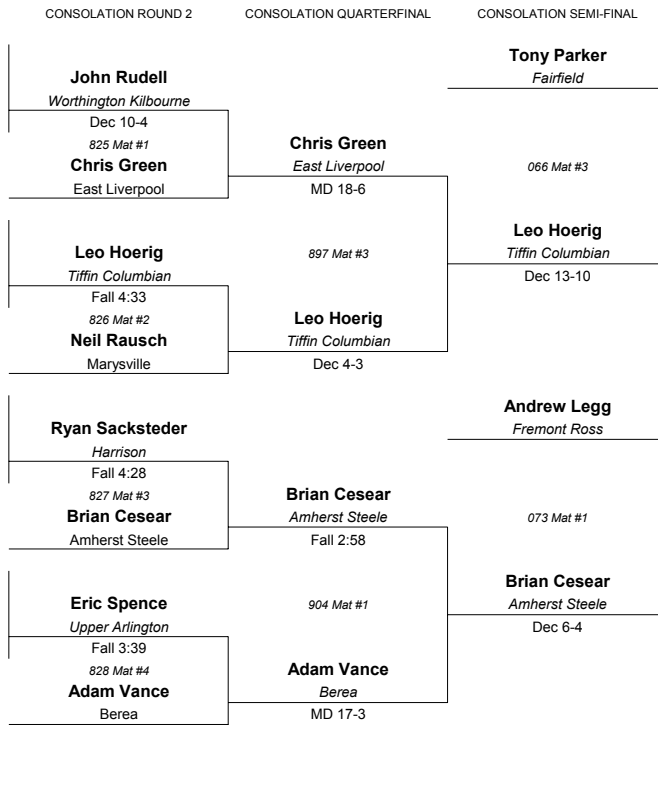

CC=Central Catholic (Toledo)
ME=Mentor
PY=Perry
WM=Wilmington

2001 Division 1 State Placers
Champion - Hetag Pliev, Liberty Township Lakota East
Runner-Up - Alex Camargo, Berea
Third - Matt Kallai, Wadsworth
Fourth - J.R. Fairman, Mayfield Village Mayfield
Fifth - Jared Snyder, Massillon Perry
Sixth - Brian Caesar, Amherst Steele

1. CONSOLATION ROUND 1
2. John Rudell
     Worthington Kilbourne
   - Eric Doup
     Mount Vernon
   - Leo Hoerig
     Tiffin Columbian
   - Jeb Friend
     Piqua
   - D.J. Delande
     Willoughby South
   - Ryan Sacksteder
     Harrison
   - Dan White
     West Carrollton
   - Eric Spence
     Upper Arlington