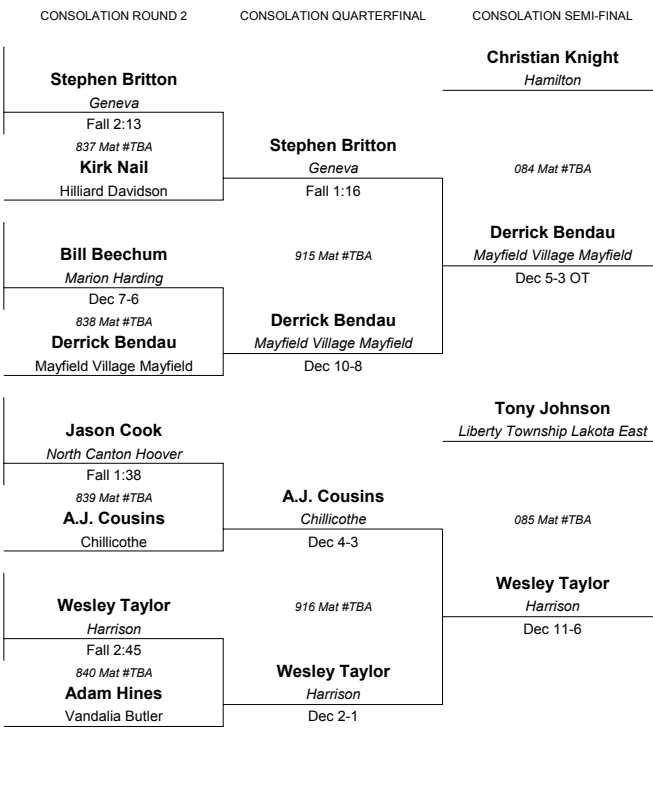

CC=Central Catholic (Toledo)
ME=Mentor
PY=Perry
WM=Wilmington

CONSOLATION ROUND 1

Reed Silcott
Lewis Center Olentangy
501 Mat #TBA

Stephen Britton
Geneva

Ray Rowe
Cleveland St Ignatius
502 Mat #TBA

Bill Beechum
Marion Harding

Jason Cook
North Canton Hoover
503 Mat #TBA

Brian Williams
Pickerington

Wesley Taylor
Harrison
504 Mat #TBA

Sean Cybulski
Mentor