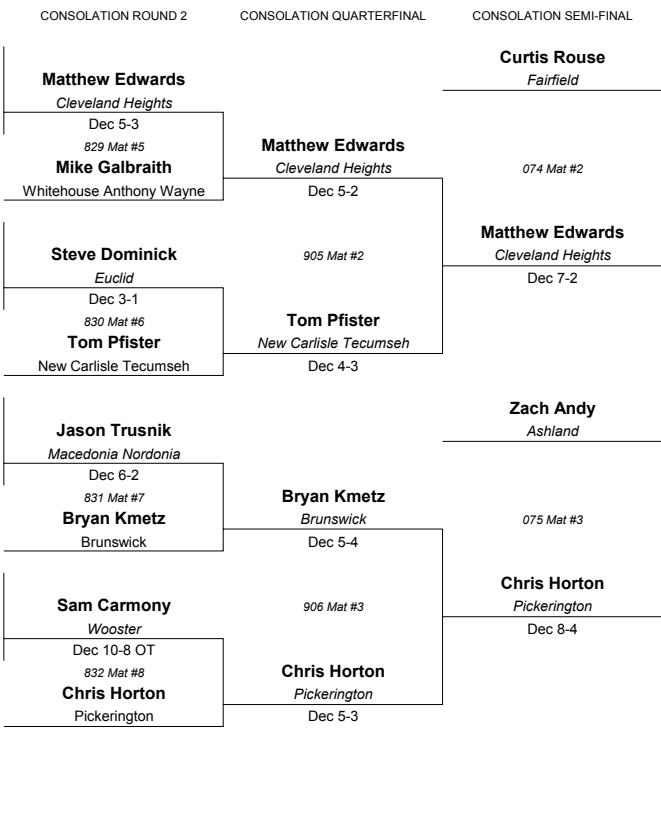

Sam Carmony
Wooster
496 Mat #8

Claude Brown
East Cleveland Shaw

CONSOLATION ROUND 2

Matthew Edwards
Cleveland Heights
829 Mat #5

Steve Dominick
Euclid

Andrew Rickman
Delaware Hayes

Kevin Quinn
Lakewood St Edward