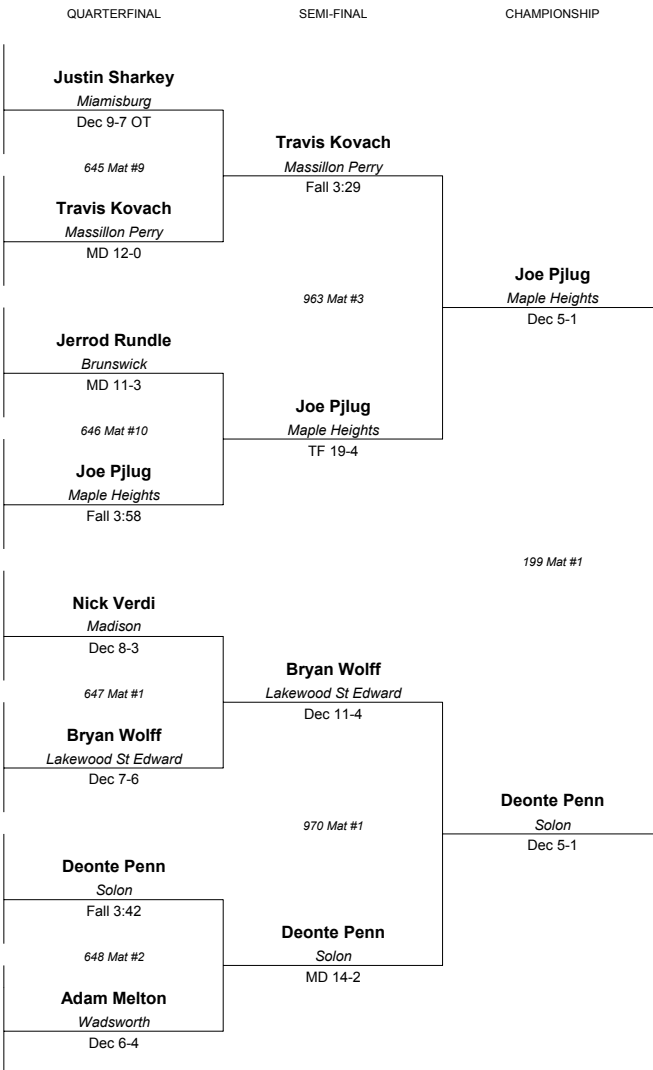

2002 DIVISION 1 STATE TOURNAMENT

145 LBS

1. ROUND 1
2. 1 Justin Sharkey, WM-1 (11) 37-1
     Miamisburg
   - 2 Russ Tischer, ME-4 (11) 35-6
     Cleveland St Ignatius
   - 3 Travis Kovach, PY-3 (11) 24-8
     Massillon Perry
   - 4 Rob Moore, CC-2 (11) 32-11
     Worthington Thomas Worthington
   - 5 Jerrod Rundle, PY-2 (12) 27-7
     Brunswick
   - 6 Adam Davis, CC-3 (12) 28-13
     Pickerington
   - 7 Olajawon Butler, WM-4 (10) 31-8
     Cincinnati Mount Healthy
   - 8 Joe Pflug, ME-1 (12) 38-0
     Maple Heights
   - 9 Ben Uhrig, CC-1 (12) 31-8
     Dublin Scioto
   - 10 Nick Verdi, PY-4 (11) 19-9
     Madison
   - 11 Bryan Wolff, ME-3 (12) 27-9
     Lakewood St Edward
   - 12 Michael Sanchez, WM-2 (11) 25-14
     Dayton Carroll
   - 13 Deonte Penn, ME-2 (12) 35-4
     Solon
   - 14 Vince Mauro, WM-3 (10) 31-7
     Centerville
   - 15 Jacob Schuller, CC-4 (12) 32-6
     Toledo Central Catholic
   - 16 Adam Melton, PY-1 (10) 37-6
     Wadsworth