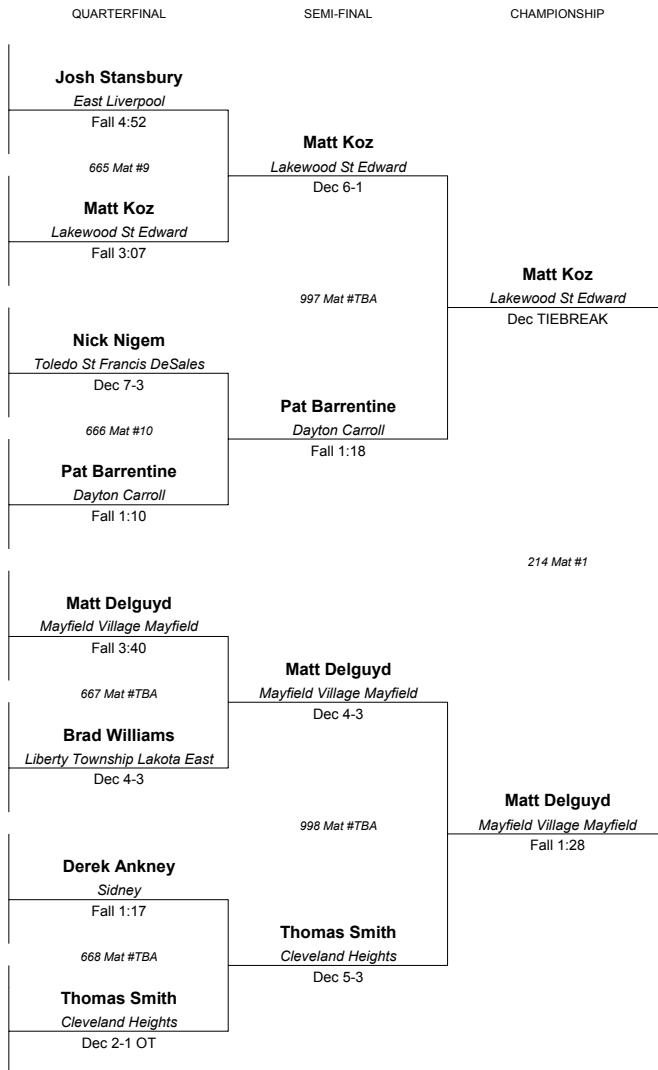

2002 DIVISION 1 STATE TOURNAMENT

215 LBS

1. ROUND 1
2. 1 Josh Stansbury, PY-1 (11) 29-4
     East Liverpool
   - 2 Chris Wessel, WM-4 (11) 18-15
     Cincinnati Archbishop Moeller
   - 3 John Lenix, CC-3 (12) 25-8
     Toledo Central Catholic
   - 4 Matt Koz, ME-2 (11) 36-2
     Lakewood St Edward
   - 5 Nick Nigem, CC-2 (12) 30-4
     Toledo St Francis DeSales
   - 6 Chip Kubiak, ME-3 (12) 30-7
     Cleveland St Ignatius
   - 7 Ryan Kershaw, PY-4 (12) 25-12
     Madison
   - 8 Pat Barrentine, WM-1 (11) 33-5
     Dayton Carroll
   - 9 Matt Delguyd, ME-1 (12) 44-0
     Mayfield Village Mayfield
   - 10 Matt Meyers, CC-4 (11) 35-9
     Mansfield Madison Comprehensive
   - 11 Brad Williams, WM-3 (12) 34-7
     Liberty Township Lakota East
   - 12 J.T. Espinosa, PY-2 (12) 20-10
     Massillon Perry
   - 13 Derek Ankney, WM-2 (12) 36-3
     Sidney
   - 14 Mark Warren, PY-3 (12) 41-4
     Columbus St Charles
   - 15 Thomas Smith, ME-4 (12) 37-5
     Cleveland Heights
   - 16 Andrew Adams, CC-1 (12) 36-0
     Dublin Scioto