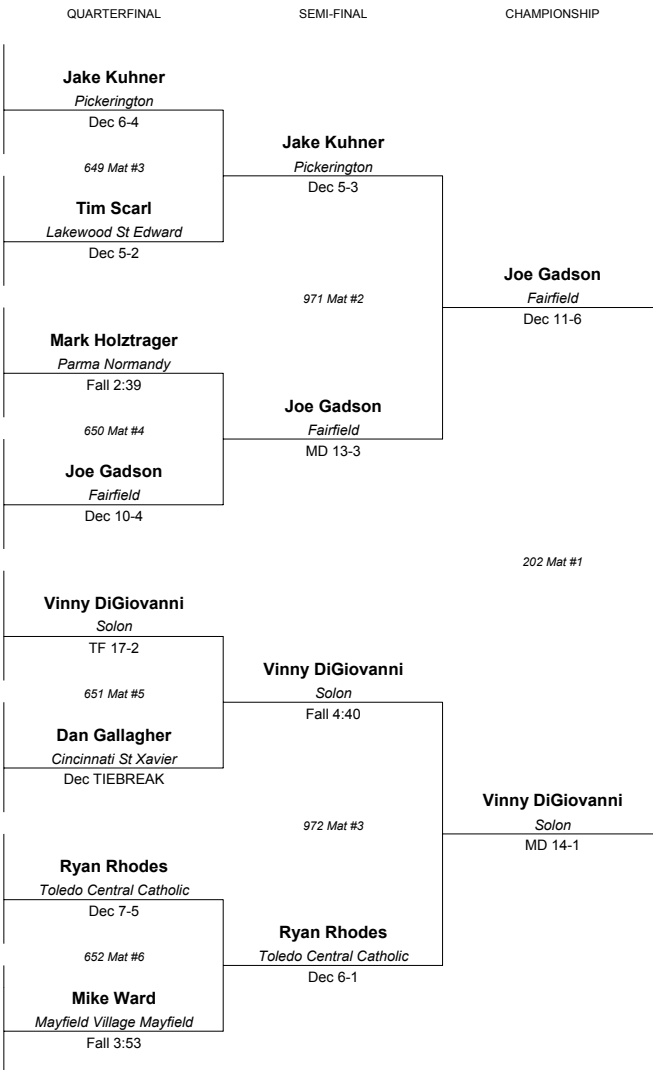

THIRD

FIFTH

2002 DIVISION 1 STATE TOURNAMENT

152 LBS

- ROUND 1
- 1 **Jake Kuhner, CC-1 (11) 40-4**
Pickerington
 - 2 **Max Dean, WM-4 (11) 33-12**
West Chester Lakota West
 - 3 **Dan Herchick, PY-3 (12) 33-6**
Hudson
 - 4 **Tim Scarl, ME-2 (11) 35-9**
Lakewood St Edward
 - 5 **Eric Chine, PY-2 (10) 30-11**
Youngstown Austintown-Fitch
 - 6 **Mark Holztrager, ME-3 (12) 34-6**
Parma Normandy
 - 7 **Dan Gurney, CC-4 (11) 27-7**
Toledo Whitmer
 - 8 **Joe Gadson, WM-1 (12) 31-3**
Fairfield
 - 9 **Vinny DiGiovanni, ME-1 (12) 34-4**
Solon
 - 10 **Bob White, PY-4 (12) 29-8**
Madison
 - 11 **Adam Huddle, CC-3 (12) 28-1**
Marion Harding
 - 12 **Dan Gallagher, WM-2 (11) 17-5**
Cincinnati St Xavier
 - 13 **Ryan Rhodes, CC-2 (12) 36-4**
Toledo Central Catholic
 - 14 **Ian Emmons, WM-3 (11) 38-5**
Hamilton
 - 15 **Mike Ward, ME-4 (9) 18-12**
Mayfield Village Mayfield
 - 16 **Chuck Horner, PY-1 (11) 41-4**
Uniontown Lake