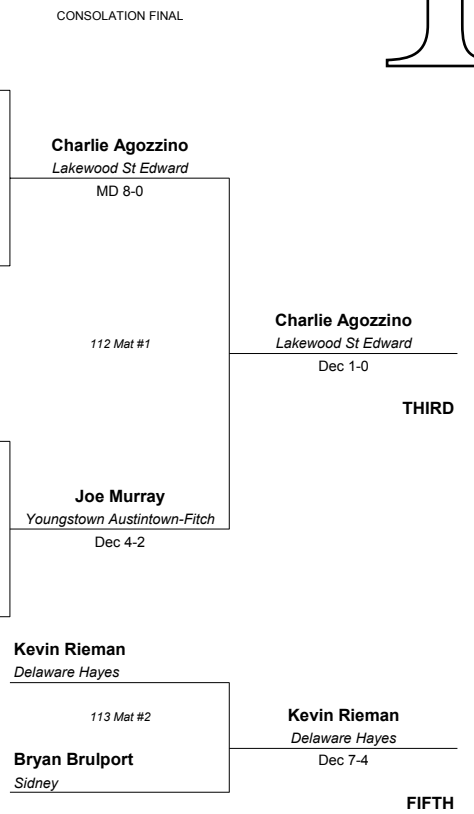

THIRD

FIFTH