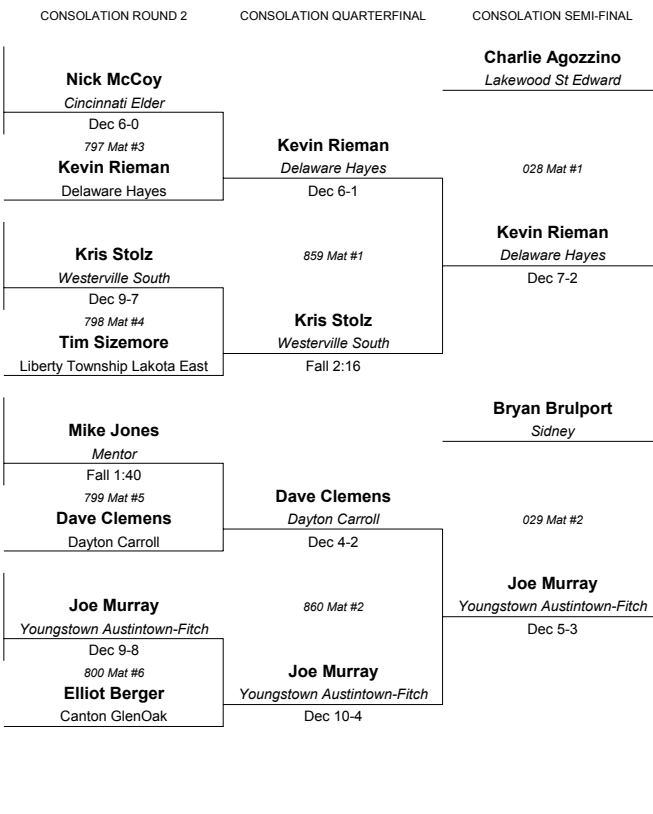

THIRD

FIFTH