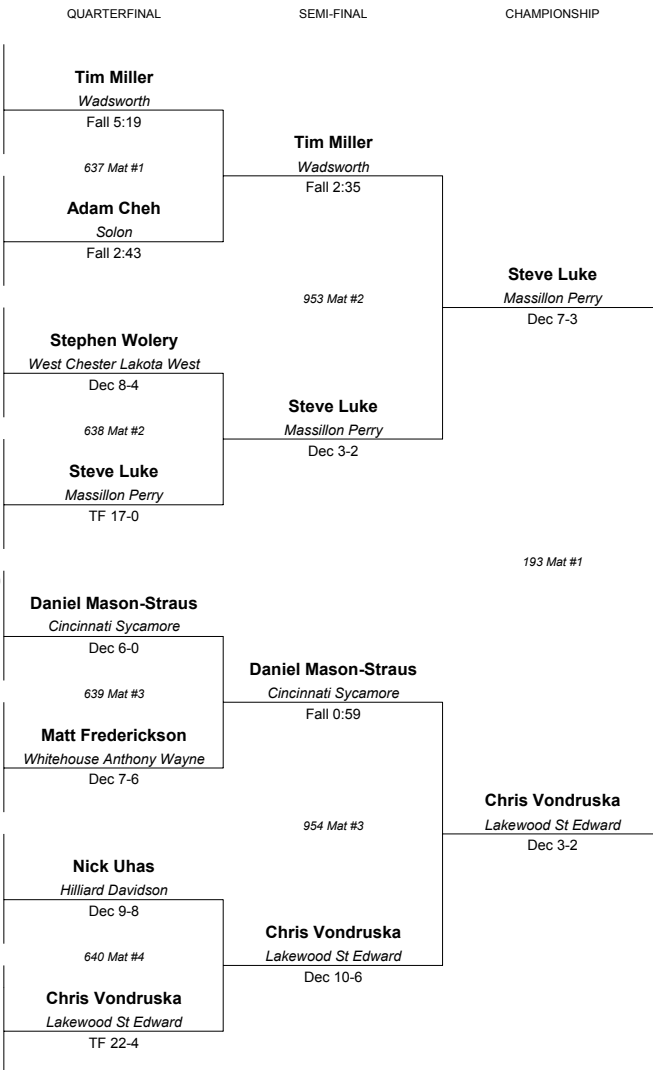

THIRD

FIFTH

2002 DIVISION 1 STATE TOURNAMENT

135 LBS

- ROUND 1
- 1 Antonio Guerra, CC-1 (11) 38-2
Toledo Waite
265 Mat #1
 - 2 Tim Miller, PY-4 (9) 32-10
Wadsworth
 - 3 David Wolf, WM-3 (12) 30-2
Clayton Northmont
266 Mat #2
 - 4 Adam Cheh, ME-2 (12) 30-8
Solon
 - 5 Stephen Wolery, WM-2 (12) 28-3
West Chester Lakota West
267 Mat #3
 - 6 Ryan Allen, ME-3 (12) 33-8
Strongsville
 - 7 Jason Samples, CC-4 (11) 32-7
Marion Harding
268 Mat #4
 - 8 Steve Luke, PY-1 (10) 34-6
Massillon Perry
 - 9 Daniel Mason-Straus, WM-1 (11) 38-0
Cincinnati Sycamore
269 Mat #5
 - 10 Kevin Pietropinto, ME-4 (11) 29-9
Mayfield Village Mayfield
 - 11 Matt Frederickson, CC-3 (12) 36-5
Whitehouse Anthony Wayne
270 Mat #6
 - 12 Chris Tabor, PY-2 (12) 32-6
Madison
 - 13 Nick Uhas, CC-2 (11) 26-8
Hilliard Davidson
271 Mat #7
 - 14 Jeff Nasteff, PY-3 (11) 25-9
Canton GlenOak
 - 15 Micah Maupin, WM-4 (11) 29-13
Cincinnati Glen Este
272 Mat #8
 - 16 Chris Vondruska, ME-1 (12) 35-4
Lakewood St Edward