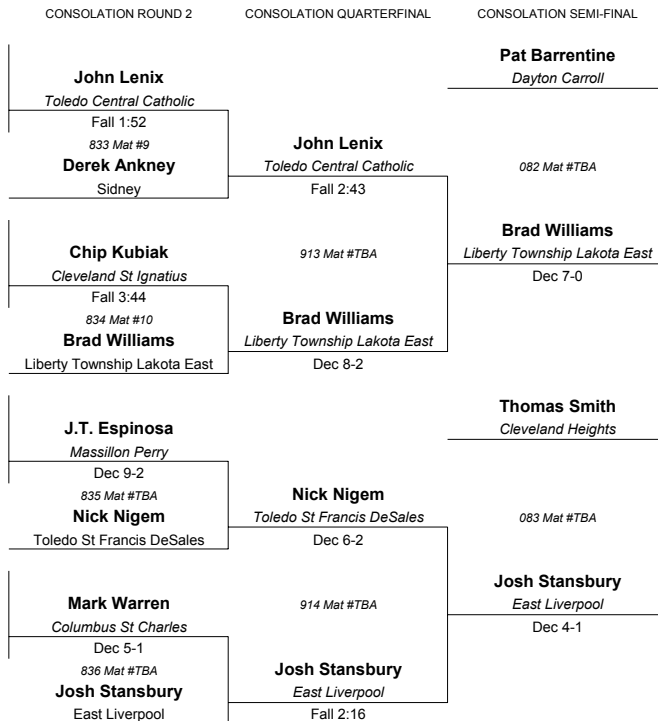

CC=Central Catholic (Toledo)
ME=Mentor
PY=Perry
WM=Wilmington

2001 Division 1 State Placers
Champion - Matt Koz, Lakewood St. Edward
Runner-Up - Pat Barrentine, Dayton Carroll
Third - Bill Beechum, Marion Harding
Fourth - Aldo Campea, Parma Padua Franciscan
Fifth - Craig Katafiasz, Sylvania Northview
Sixth - Joe Juby, Garfield Heights

1. CONSOLATION ROUND 1
2. Chris Wessel
     Cincinnati Archbishop Moeller
   - John Lenix
     Toledo Central Catholic
   - Chip Kubiak
     Cleveland St Ignatius
   - Ryan Kershaw
     Madison
   - Matt Meyers
     Mansfield Madison Comprehensive
   - J.T. Espinosa
     Massillon Perry
   - Mark Warren
     Columbus St Charles
   - Andrew Adams
     Dublin Scioto