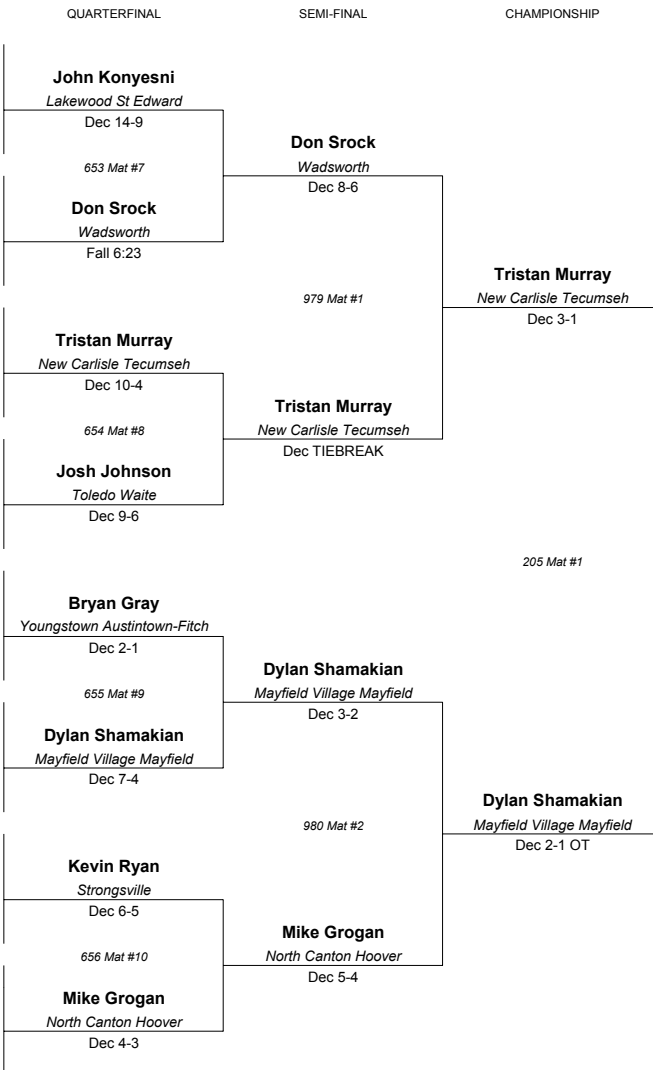

THIRD

FIFTH

2002 DIVISION 1 STATE TOURNAMENT

160 LBS

- ROUND 1
- 1 John Konyesni, ME-1 (12) 38-7
Lakewood St Edward
297 Mat #3
 - 2 Kyle Durban, CC-4 (12) 31-8
Hilliard Davidson
 - 3 Don Srock, PY-3 (11) 41-6
Wadsworth
298 Mat #4
 - 4 Dan Malinowski, WM-2 (11) 29-9
Cincinnati St Xavier
 - 5 Jason Berns, PY-2 (12) 34-6
Uniontown Lake
299 Mat #5
 - 6 Tristan Murray, WM-3 (12) 35-4
New Carlisle Tecumseh
 - 7 Nate Hough-Snee, ME-4 (11) 29-9
Mentor
300 Mat #6
 - 8 Josh Johnson, CC-1 (11) 33-3
Toledo Waite
 - 9 Bryan Gray, PY-1 (12) 19-2
Youngstown Austintown-Fitch
301 Mat #7
 - 10 Joe Gadd, WM-4 (11) 31-9
Hamilton
 - 11 Wade Morris, CC-3 (11) 35-2
Toledo Rogers
302 Mat #8
 - 12 Dylan Shamakian, ME-2 (12) 34-8
Mayfield Village Mayfield
 - 13 Justin Ferguson, CC-2 (11) 33-10
Pickerington
303 Mat #9
 - 14 Kevin Ryan, ME-3 (12) 30-6
Strongsville
 - 15 Mike Grogan, PY-4 (11) 29-9
North Canton Hoover
304 Mat #10
 - 16 Tom Horne, WM-1 (12) 38-2
Wilmington