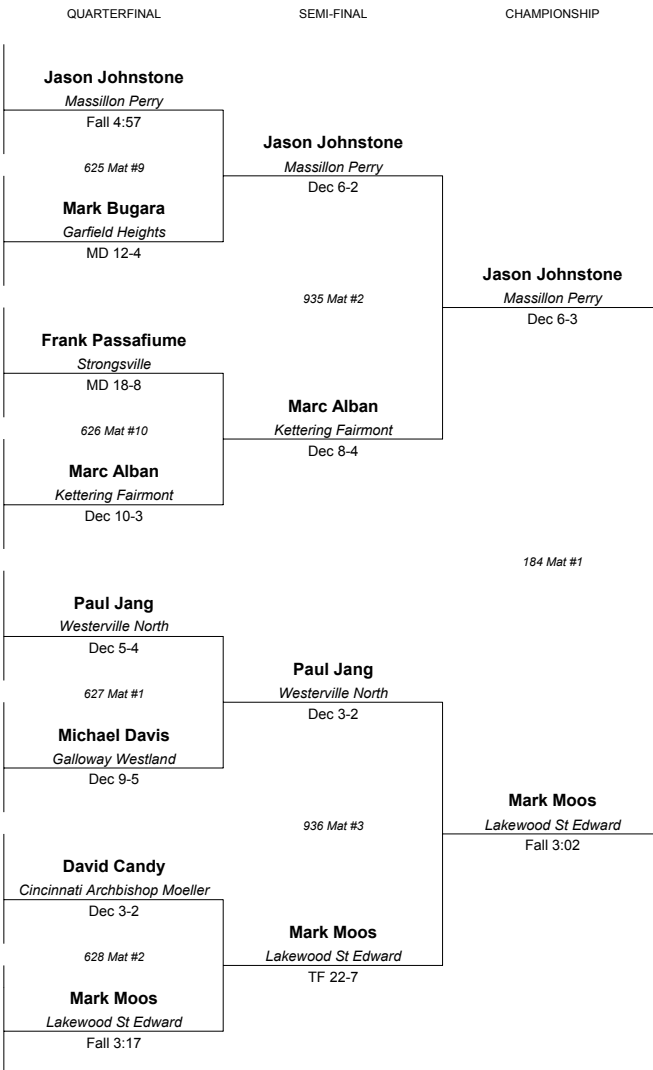

2002 DIVISION 1 STATE TOURNAMENT

119 LBS

1. ROUND 1
2. 1 Jason Johnstone, PY-1 (10) 30-6
     Massillon Perry
     241 Mat #7
   - 2 Matt Neal, WM-4 (10) 22-14
     West Chester Lakota West
   - 3 Mark Bugara, ME-3 (11) 28-5
     Garfield Heights
     242 Mat #8
   - 4 Chris Mills, CC-2 (12) 32-6
     Lewis Center Olentangy
   - 5 Frank Passafiume, ME-2 (12) 35-7
     Strongsville
     243 Mat #9
   - 6 David Dutton, CC-3 (10) 27-13
     Pickerington
   - 7 Greg Roberts, PY-4 (10) 25-7
     Brunswick
     244 Mat #10
   - 8 Marc Alban, WM-1 (12) 39-3
     Kettering Fairmont
   - 9 Paul Jang, CC-1 (10) 39-4
     Westerville North
     245 Mat #1
   - 10 Paul Felton, ME-4 (11) 35-7
     Elyria
   - 11 Michael Davis, PY-3 (9) 36-5
     Galloway Westland
     246 Mat #2
   - 12 Roger Hahn, WM-2 (12) 23-4
     Fairfield
   - 13 Tony Stellato, PY-2 (12) 32-6
     Youngstown Boardman
     247 Mat #3
   - 14 David Candy, WM-3 (12) 26-11
     Cincinnati Archbishop Moeller
   - 15 Aaron Joseph, CC-4 (12) 28-11
     Holland Springfield
     248 Mat #4
   - 16 Mark Moos, ME-1 (12) 37-3
     Lakewood St Edward