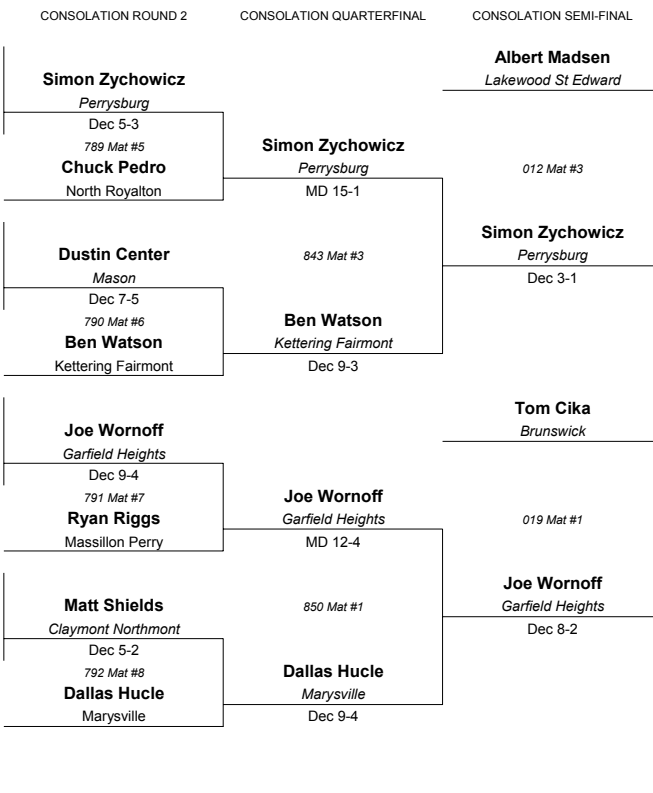

Dustin Center
Mason

Dave Manoogian
Greensburg Green
455 Mat #7

Joe Wornoff
Garfield Heights

Matt Shields
Claymont Northmont
456 Mat #8

Jake Hertzfeld
Whitehouse Anthony Wayne

2001 Division 1 State Placers
Champion - Mark Moos, Lakewood St. Edward
Runner-Up - Stephen Luke, Massillon Perry
Third - James Phillips, Warren Howland
Fourth - Nathan Costello, Maple Heights
Fifth - Ricky Randazzo, Padua Franciscan
Sixth - Joel Cottone, Cincinnati Moeller