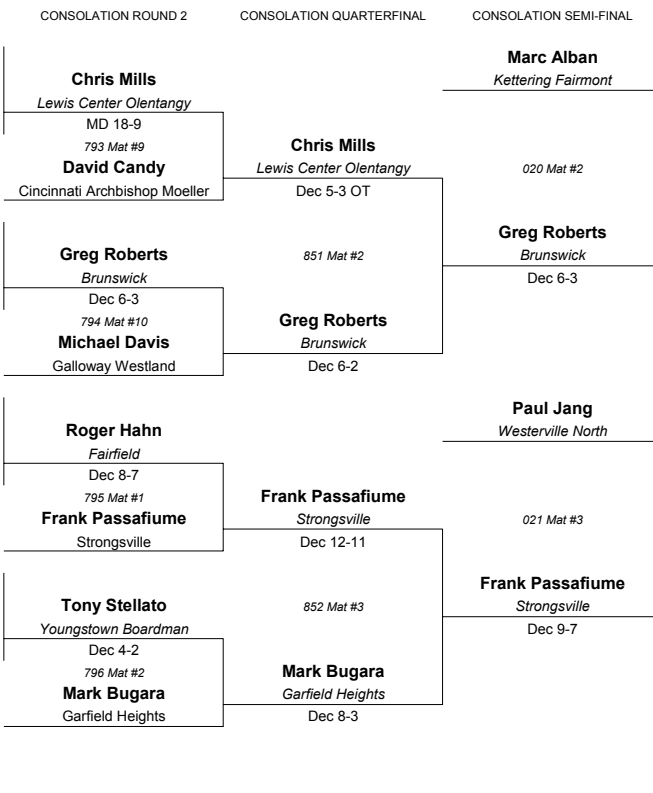

CC=Central Catholic (Toledo)
ME=Mentor
PY=Perry
WM=Wilmington

2001 Division 1 State Placers
Champion - Chris Hansen, Pickerington
Runner-Up - Keith Pollock, Mentor, (12)
Third - Charlie Agozzino, St. Edward
Fourth - Hector Mendez, Lorain Southview
Fifth - Tommy Cunningham, Groveport-Madison
Sixth - Jeff Hansis, Marietta

1. CONSOLATION ROUND 1
2. Matt Neal
     West Chester Lakota West
     457 Mat #9
   - Chris Mills
     Lewis Center Olentangy
   - David Dutton
     Pickerington
     458 Mat #10
   - Greg Roberts
     Brunswick
   - Paul Felton
     Elyria
     459 Mat #1
   - Roger Hahn
     Fairfield
   - Tony Stellato
     Youngstown Boardman
     460 Mat #2
   - Aaron Joseph
     Holland Springfield