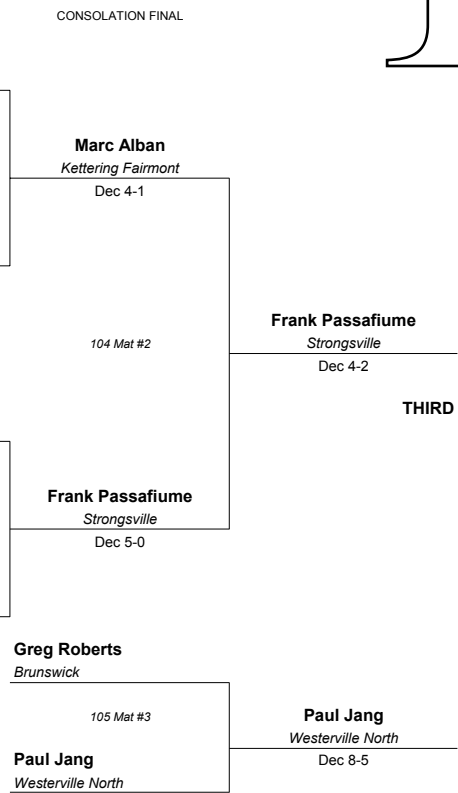

CC=Central Catholic (Toledo)
ME=Mentor
PY=Perry
WM=Wilmington

2001 Division 1 State Placers
Champion - Chris Hansen, Pickerington
Runner-Up - Keith Pollock, Mentor, (12)
Third - Charlie Agozzino, St. Edward
Fourth - Hector Mendez, Lorain Southview
Fifth - Tommy Cunningham, Groveport-Madison
Sixth - Jeff Hansis, Marietta

1. CONSOLATION ROUND 1
2. Matt Neal
     West Chester Lakota West
     457 Mat #9
   - Chris Mills
     Lewis Center Olentangy
   - David Dutton
     Pickerington
     458 Mat #10
   - Greg Roberts
     Brunswick
   - Paul Felton
     Elyria
     459 Mat #1
   - Roger Hahn
     Fairfield
   - Tony Stellato
     Youngstown Boardman
     460 Mat #2
   - Aaron Joseph
     Holland Springfield