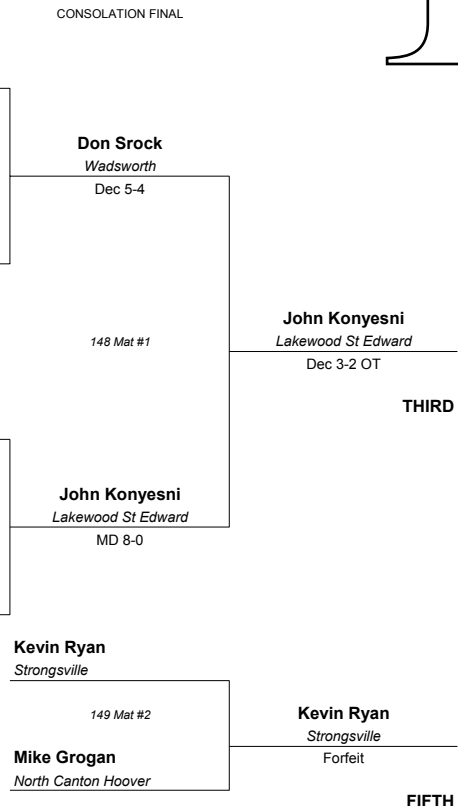

CC=Central Catholic (Toledo)
ME=Mentor
PY=Perry
WM=Wilmington

2001 Division 1 State Placers
Champion - Anthony Magistrelli, Maple Heights
Runner-Up - Bobby Dysart, Dublin Coffman
Third - Tim Ruberg, Harrison
Fourth - Nick Terbay, Dayton Carroll
Fifth - Tristan Murray
Sixth - Kevin Shaver, Lakewood St. Edward

1. CONSOLATION ROUND 1
2. Kyle Durban
     Hilliard Davidson
     485 Mat #7
   - Dan Malinowski
     Cincinnati St Xavier
   - Jason Berns
     Uniontown Lake
     486 Mat #8
   - Nate Hough-Snee
     Mentor
   - Joe Gadd
     Hamilton
     487 Mat #9
   - Wade Morris
     Toledo Rogers
   - Justin Ferguson
     Pickerington
     488 Mat #10
   - Tom Horne
     Wilmington