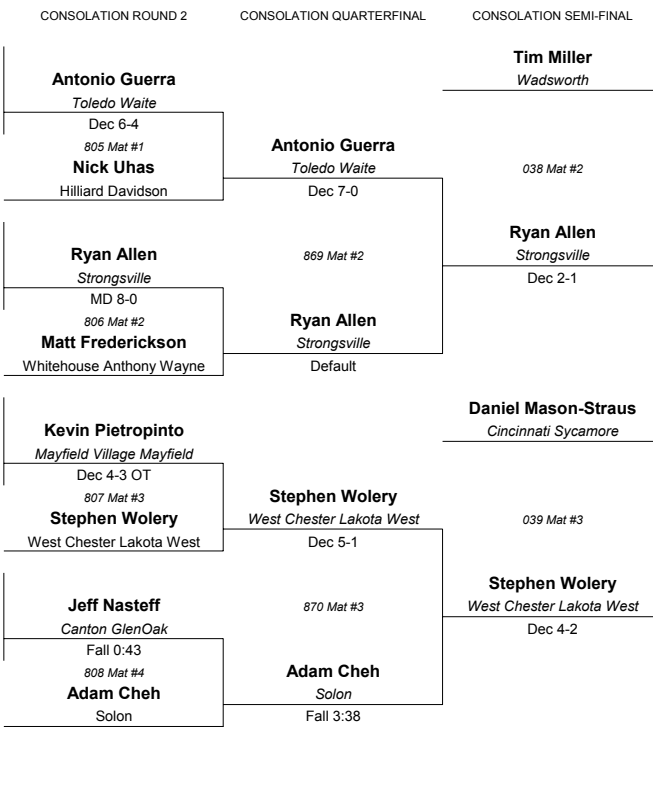

CC=Central Catholic (Toledo)
ME=Mentor
PY=Perry
WM=Wilmington

1. 2001 Division 1 State Placers
2. Champion - Matt McIntire, West Chester Lakota West
   - Runner-Up - Ryan West, Dayton Carroll
   - Third - Mike Baria, Cincinnati Moeller
   - Fourth - Charles Moore, Galloway Westland
   - Fifth - Travis Kovach, Massillon Perry
   - Sixth - Vince Randazzo, Parma Padua Franciscan

1. CONSOLATION ROUND 1
2. Antonio Guerra
     Toledo Waite
     469 Mat #1
   - David Wolf
     Clayton Northmont
   - Ryan Allen
     Strongsville
     470 Mat #2
   - Jason Samples
     Marion Harding
   - Kevin Pietropinto
     Mayfield Village Mayfield
     471 Mat #3
   - Chris Tabor
     Madison
   - Jeff Nasteff
     Canton GlenOak
     472 Mat #4
   - Micah Maupin
     Cincinnati Glen Este