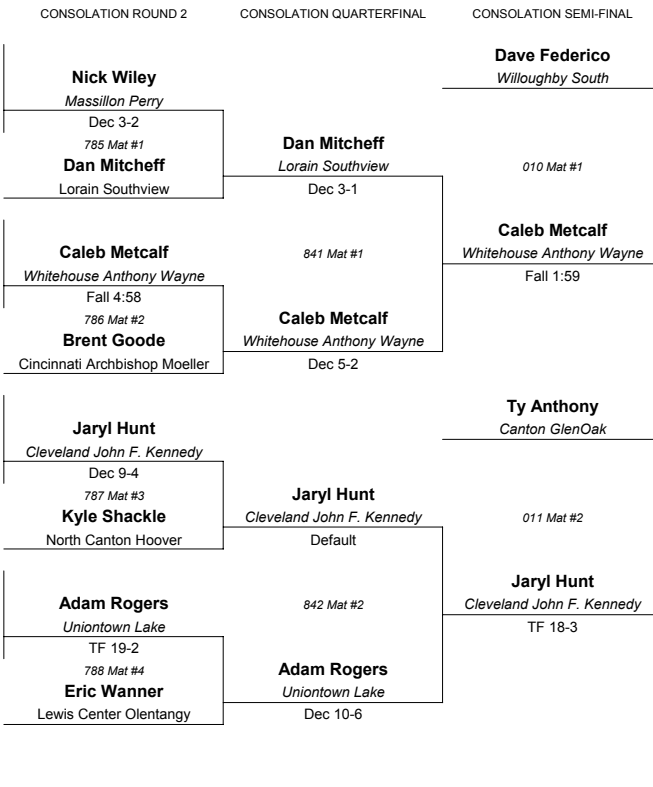

CC=Central Catholic (Toledo)
ME=Mentor
PY=Perry
WM=Wilmington

CONSOLATION ROUND 1

Nick Wiley
Massillon Perry
449 Mat #1

Nick Kostoff
Vandalia Butler

Caleb Metcalf
Whitehouse Anthony Wayne
450 Mat #2

Jordan Brown
Solon

Steve hiltner
Toledo St Johns
451 Mat #3

Jaryl Hunt
Cleveland John F. Kennedy

Adam Rogers
Uniontown Lake
452 Mat #4

Paul McLean
Cincinnati St Xavier