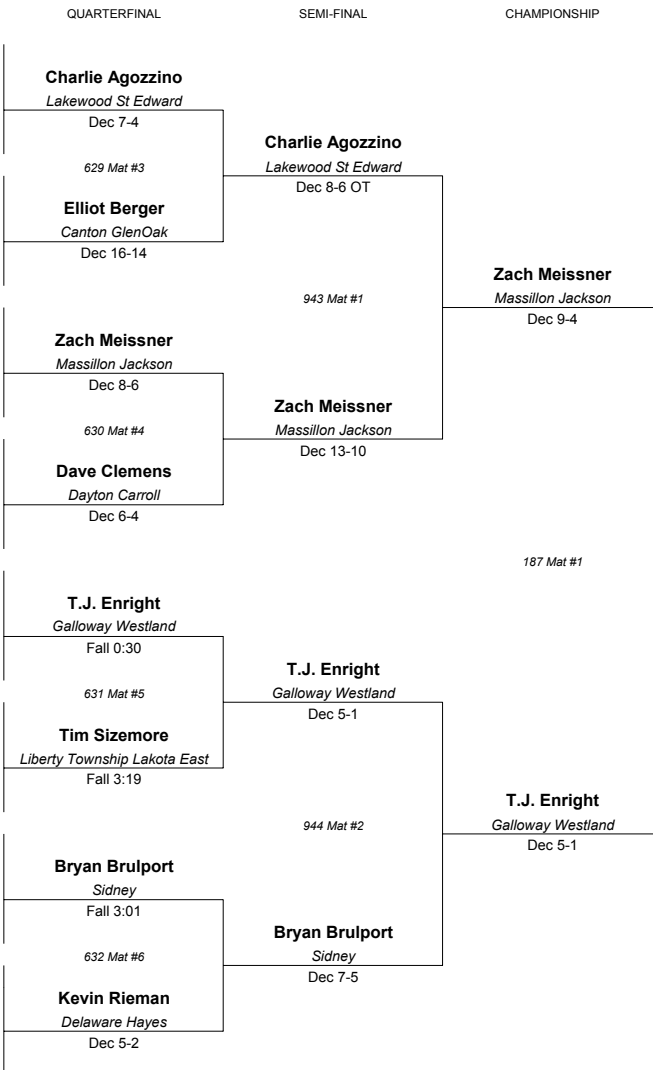

THIRD

FIFTH

2002 DIVISION 1 STATE TOURNAMENT

125 LBS

- ROUND 1
- 1 **Charlie Agozzino, ME-1 (11) 27-9**
Lakewood St Edward
249 Mat #5
 - 2 **Nick McCoy, WM-4 (12) 30-9**
Cincinnati Elder
 - 3 **Elliot Berger, PY-3 (12) 36-6**
Canton GlenOak
250 Mat #6
 - 4 **Pat Brown, CC-2 (11) 30-8**
Dublin Scioto
 - 5 **Zach Meissner, PY-2 (12) 30-3**
Massillon Jackson
251 Mat #7
 - 6 **Kris Stolz, CC-3 (11) 28-7**
Westerville South
 - 7 **Bill Spearing, ME-4 (12) 26-8**
Parma Normandy
252 Mat #8
 - 8 **Dave Clemens, WM-1 (9) 31-11**
Dayton Carroll
 - 9 **T.J. Enright, PY-1 (11) 38-0**
Galloway Westland
253 Mat #9
 - 10 **Vince McKinney, CC-4 (10) 31-10**
Hilliard Davidson
 - 11 **Mike Jones, ME-3 (12) 41-8**
Mentor
254 Mat #10
 - 12 **Tim Sizemore, WM-2 (10) 29-9**
Liberty Township Lakota East
 - 13 **Jayson Cook, ME-2 (11) 20-5**
Lorain Admiral King
255 Mat #1
 - 14 **Bryan Brulport, WM-3 (10) 32-8**
Sidney
632 Mat #6
 - 15 **Joe Murray, PY-4 (10) 36-9**
Youngstown Austintown-Fitch
256 Mat #2
 - 16 **Kevin Rieman, CC-1 (10) 34-5**
Delaware Hayes