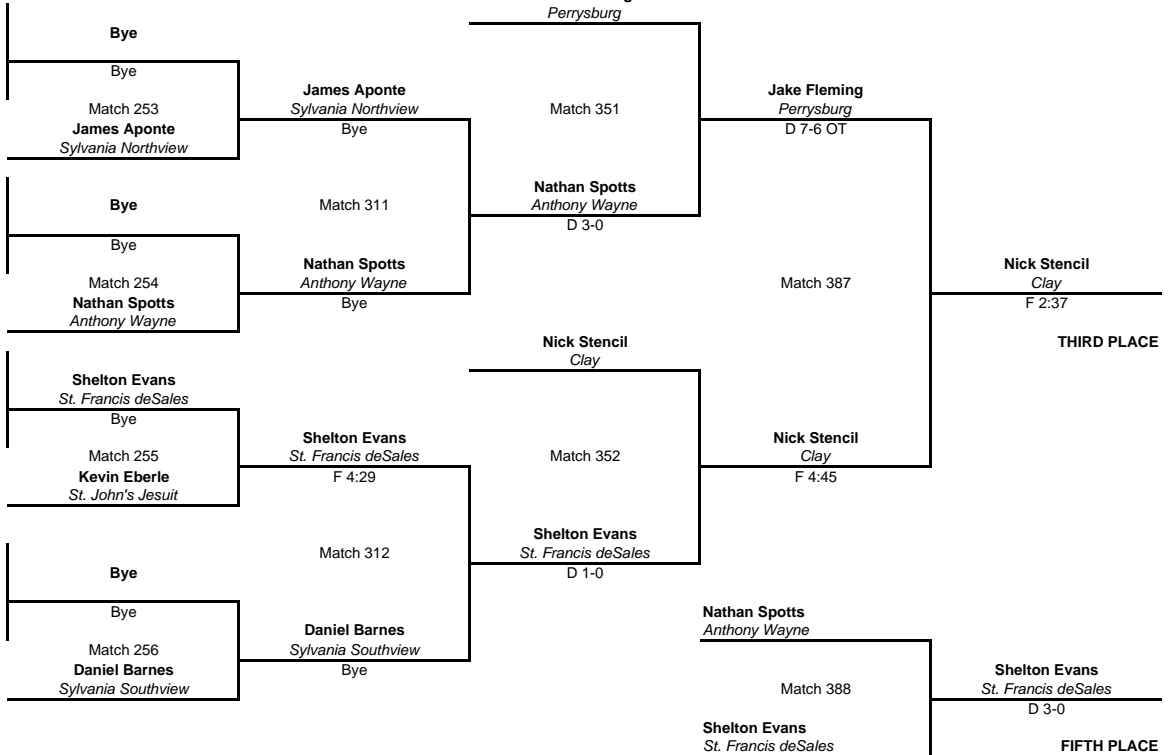

THIRD PLACE

FIFTH PLACE