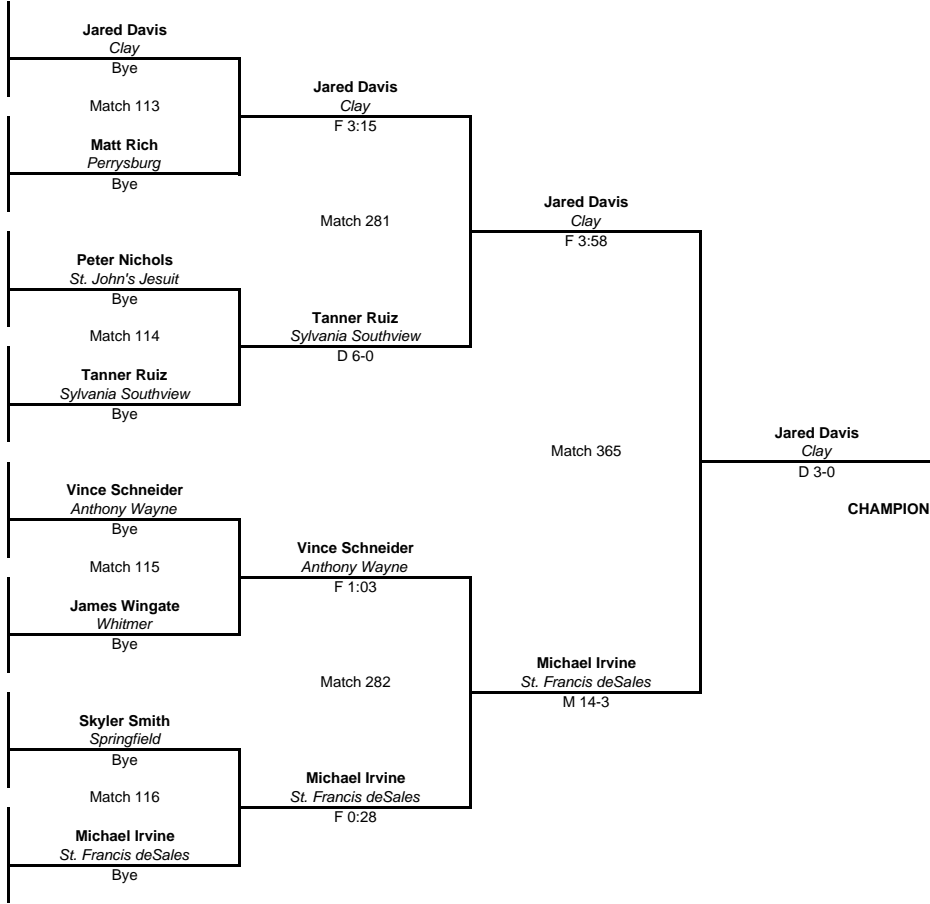

CHAMPIONSHIP ROUND 1

QUARTERFINAL

SEMI-FINAL

CHAMPIONSHIP

103 POUNDS

- 1 **1 Jared Davis (9) 23-3**
Clay
- 2 **2 Bye**
- 3 **3 Bye**
- 4 **4 Matt Rich (9) 3-25**
Perrysburg
- 5 **5 Peter Nichols (9) 16-17**
St. John's Jesuit
- 6 **6 Bye**
- 7 **7 Bye**
- 8 **8 Tanner Ruiz (9) 16-12**
Sylvania Southview
- 9 **9 Vince Schneider (9) 28-9**
Anthony Wayne
- 10 **10 Bye**
- 11 **11 Bye**
- 12 **12 James Wingate (9) 14-20**
Whitmer
- 13 **13 Skyler Smith (10) 7-14**
Springfield
- 14 **14 Bye**
- 15 **15 Bye**
- 16 **16 Michael Irvine (9) 34-8**
St. Francis deSales

CONSOLATION ROUND 1

CONS ROUND 2

CONS QTR

CONS SEMI-FINAL

CONS FINAL

- Bye
- Bye
- Bye
- Bye
- Bye
- Bye
- Bye
- Bye

CHAMPIONSHIP ROUND 1

QUARTERFINAL