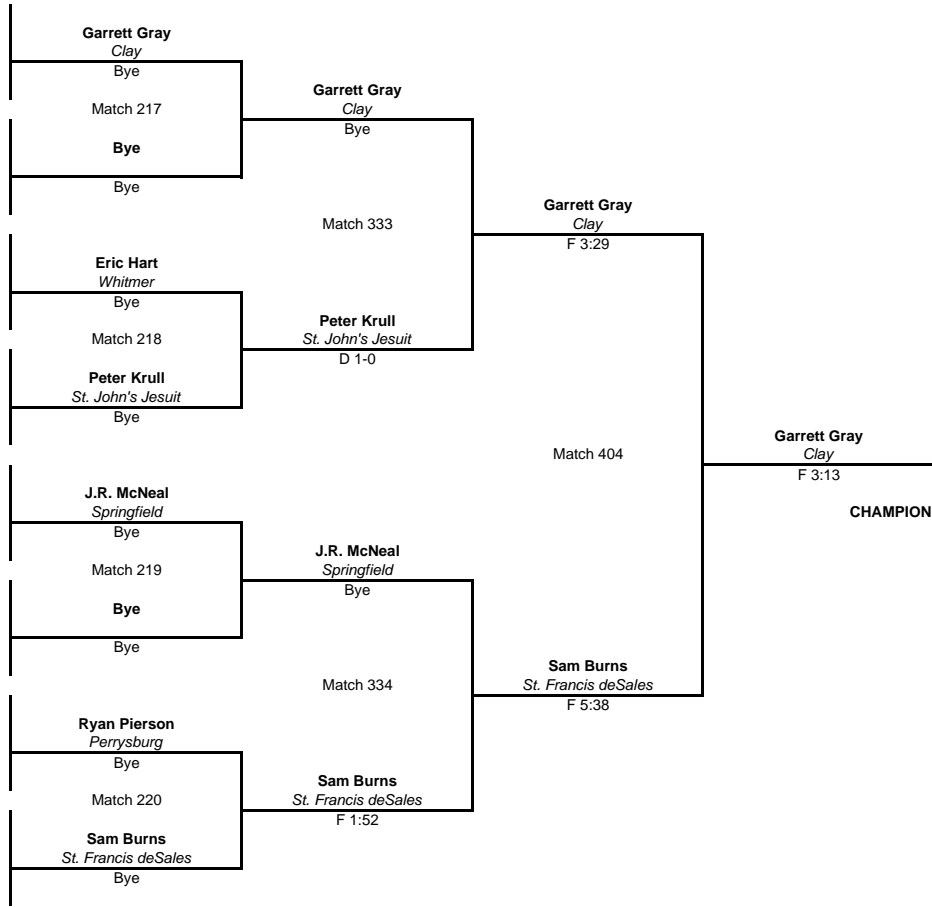

CHAMPIONSHIP ROUND 1

QUARTERFINAL

SEMI-FINAL

CHAMPIONSHIP

- 1 **1 Garrett Gray (11) 31-6**
  Clay
- 2 **2 Bye**
- 3 **3 Bye**
- 4 **4 Bye**
- 5 **5 Eric Hart (10) 12-13**
  Whitmer
- 6 **6 Bye**
- 7 **7 Bye**
- 8 **8 Peter Krull (10) 8-16**
  St. John's Jesuit
- 9 **9 J.R. McNeal (11) 13-9**
  Springfield
- 10 **10 Bye**
- 11 **11 Bye**
- 12 **12 Bye**
- 13 **13 Ryan Pierson (12) 0-0**
  Perrysburg
- 14 **14 Bye**
- 15 **15 Bye**
- 16 **16 Sam Burns (12) 16-9**
  St. Francis deSales