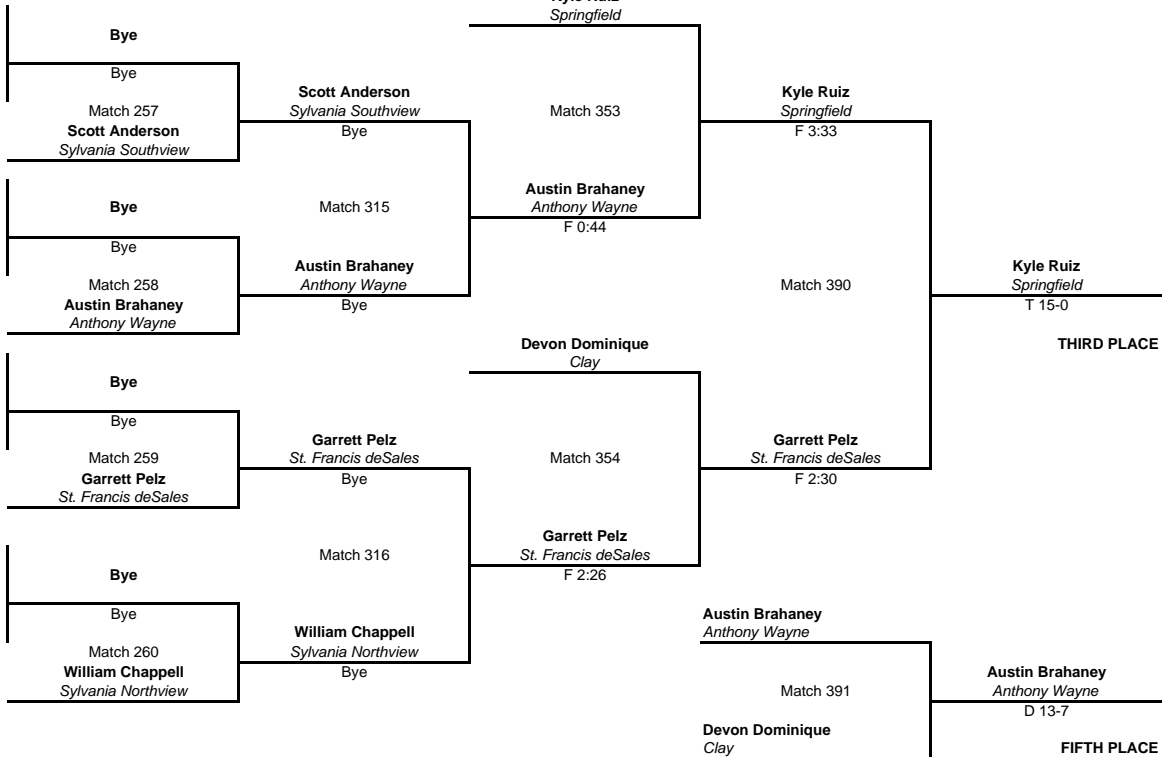

CONSOLATION ROUND 1

CONS ROUND 2

CONS QTR

CONS SEMI-FINAL

CONS FINAL

- Bye
- Bye Match 181
- Bye
- Bye Match 182
- Bye
- Bye Match 183
- Bye
- Bye Match 184

CHAMPIONSHIP ROUND 1

QUARTERFINAL

SEMI-FINAL

CHAMPIONSHIP

- 1 **Eddie Silva (10) 24-11**
Clay
- 2 **Bye**
- 3 **Bye**
- 4 **Ross Lonsway (9) 0-0**
Springfield
- 5 **Brett Meyers (11) 11-21**
Anthony Wayne
- 6 **Bye**
- 7 **Bye**
- 8 **Connor Hoffmann (11) 22-12**
Perrysburg
- 9 **Austin Cover (12) 20-18**
St. Francis deSales
- 10 **Bye**
- 11 **Bye**
- 12 **Lukas Krauss (10) 5-16**
Sylvania Southview
- 13 **Josh Parrish (10) 2-6**
Sylvania Northview
- 14 **Bye**
- 15 **Bye**
- 16 **Zach Johns (11) 6-3**
Whitmer