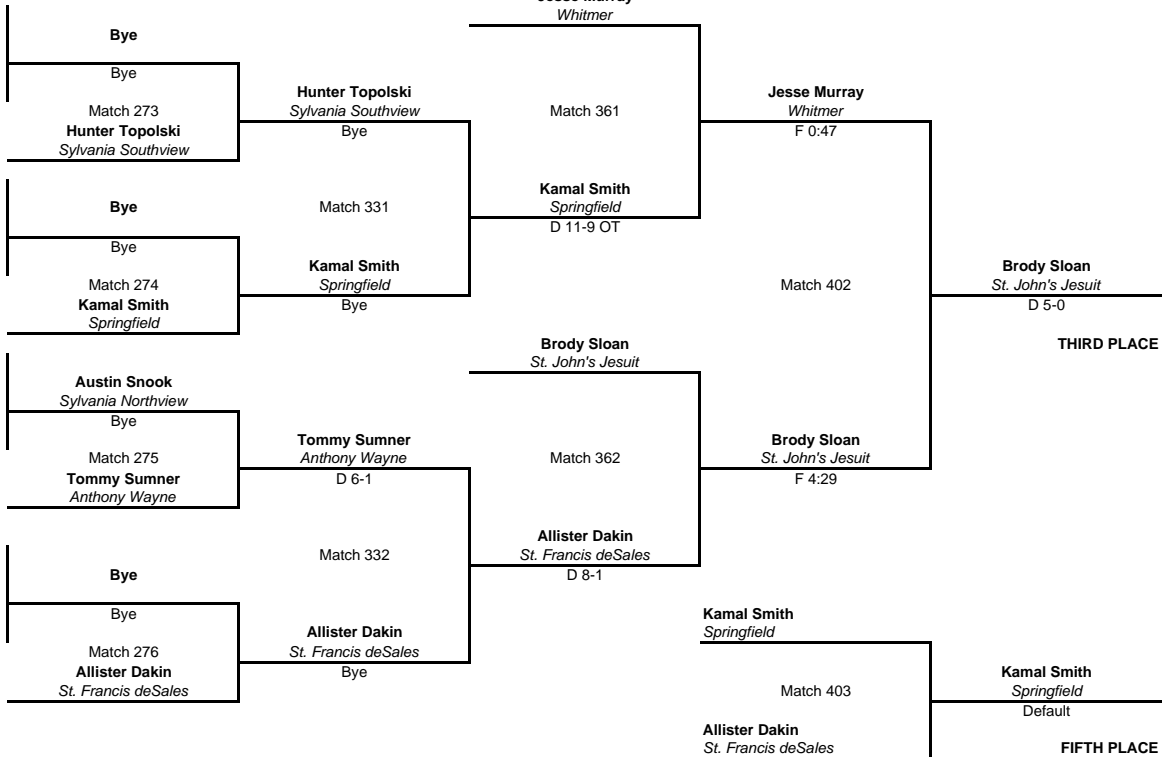

CONSOLATION ROUND 1

CONS ROUND 2

CONS QTR

CONS SEMI-FINAL

CONS FINAL

- Bye** Match 213
- Bye** Match 213
- Bye** Match 214
- Bye** Match 214
- Austin Snook**
Sylvania Northview Match 215
- Bye** Match 215
- Bye** Match 216
- Bye** Match 216