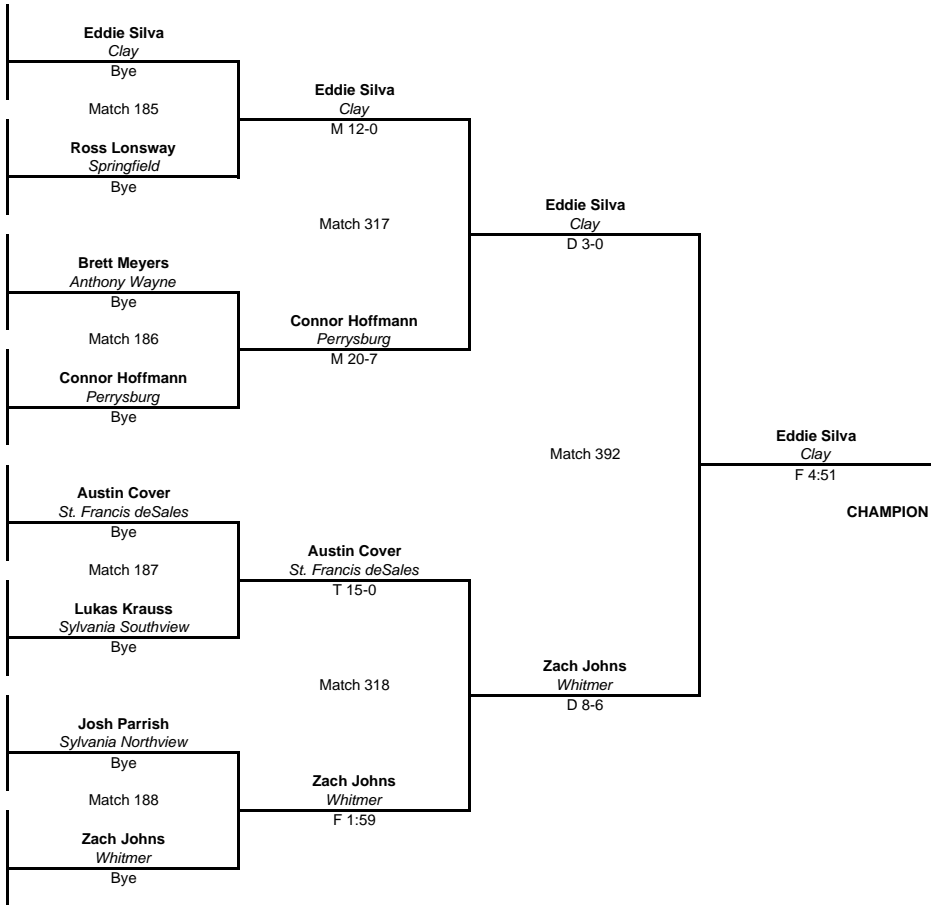

CONSOLATION ROUND 1

CONS ROUND 2

CONS QTR

CONS SEMI-FINAL

CONS FINAL

- Bye
- Bye Match 181
- Bye
- Bye Match 182
- Bye
- Bye Match 183
- Bye
- Bye Match 184

CHAMPIONSHIP ROUND 1

QUARTERFINAL

SEMI-FINAL

CHAMPIONSHIP

- 1 **Eddie Silva (10) 24-11**
Clay
- 2 **Bye**
- 3 **Bye**
- 4 **Ross Lonsway (9) 0-0**
Springfield
- 5 **Brett Meyers (11) 11-21**
Anthony Wayne
- 6 **Bye**
- 7 **Bye**
- 8 **Connor Hoffmann (11) 22-12**
Perrysburg
- 9 **Austin Cover (12) 20-18**
St. Francis deSales
- 10 **Bye**
- 11 **Bye**
- 12 **Lukas Krauss (10) 5-16**
Sylvania Southview
- 13 **Josh Parrish (10) 2-6**
Sylvania Northview
- 14 **Bye**
- 15 **Bye**
- 16 **Zach Johns (11) 6-3**
Whitmer