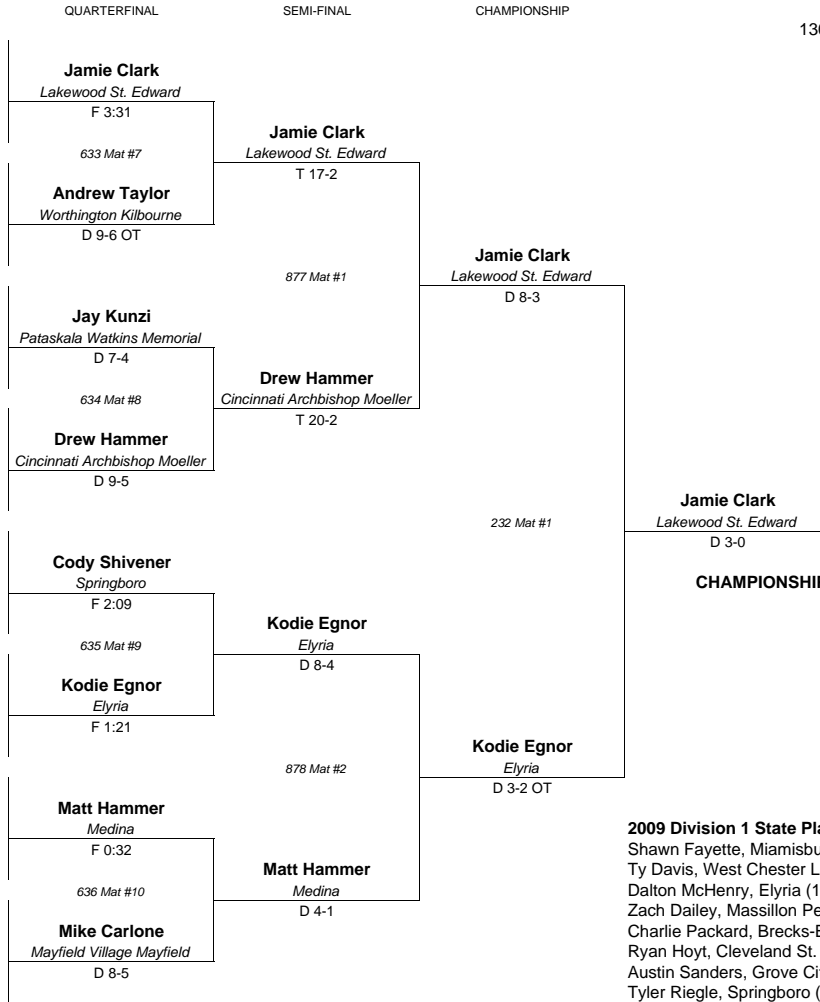

2010 DIVISION 1 STATE TOURNAMENT

130 LBS

AS=Ashland
FA=Fairfield
HD=Hilliard Darby
ME=Mentor

- ROUND 1
- 1 **Jamie Clark AS-1 (12) 12-2**
Lakewood St. Edward
257 Mat #3
 - 2 **Domnice Day FA-4 (11) 25-14**
Fairfield
 - 3 **Alex Sweeney ME-3 (11) 49-10**
Mentor
258 Mat #4
 - 4 **Andrew Taylor HD-2 (12) 35-6**
Worthington Kilbourne
 - 5 **Ryan Hoyt ME-2 (12) 20-6**
Cleveland St. Ignatius
259 Mat #5
 - 6 **Jay Kunzi HD-3 (12) 47-2**
Pataskala Watkins Memorial
 - 7 **Angelo Amenta AS-4 (10) 43-8**
Oregon Clay
260 Mat #6
 - 8 **Drew Hammer FA-1 (12) 31-6**
Cincinnati Archbishop Moeller
 - 9 **Cody Shivenor HD-1 (11) 39-3**
Springboro
261 Mat #7
 - 10 **Scott Bulzan ME-4 (12) 31-7**
Chardon
 - 11 **Kodie Egnor AS-3 (12) 34-3**
Elyria
262 Mat #8
 - 12 **Jesse Walker FA-2 (12) 41-8**
Clayton Northmont
 - 13 **Matt Hammer AS-2 (10) 36-8**
Medina
263 Mat #9
 - 14 **Donnie Ballou FA-3 (12) 42-2**
Cincinnati Western Hills
 - 15 **Collin Riley HD-4 (11) 28-6**
Mt. Vernon
264 Mat #10
 - 16 **Mike Carlone ME-1 (11) 38-8**
Mayfield Village Mayfield

2009 Division 1 State Placers
Shawn Fayette, Miamisburg (11) FA-1
Ty Davis, West Chester Lakota West (10) FA-2
Dalton McHenry, Elyria (12) ME-1
Zach Dailey, Massillon Perry (9) MP-1
Charlie Packard, Brecks-Broadview Heights (11) MP-2
Ryan Hoyt, Cleveland St. Ignatius (11) ME-3
Austin Sanders, Grove City Central Crossing (12) HD-1
Tyler Riegle, Springboro (11) HD-3