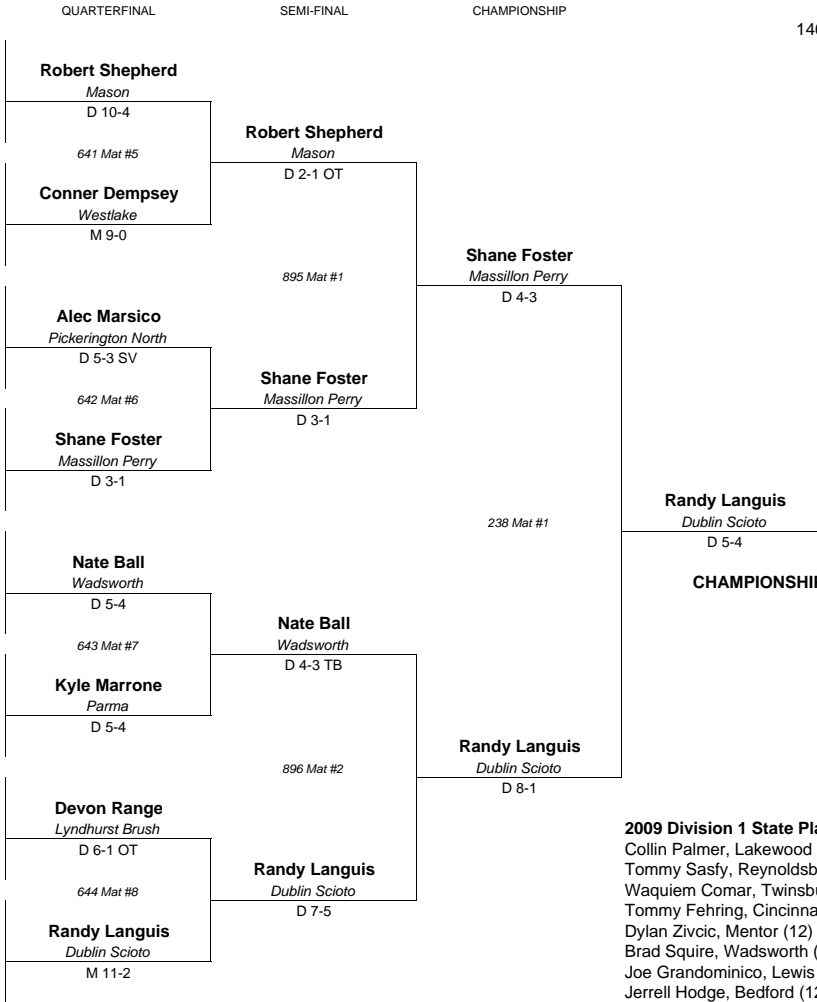

8 Shane Foster ME-1 (12) 37-7
Massillon Perry

9 Nate Ball AS-1 (11) 42-4
Wadsworth
277 Mat #3

10 Chase Delande HD-4 (10) 26-7
Hilliard Davidson

11 Craig McIntire FA-3 (12) 34-5
West Chester Lakota West
278 Mat #4

12 Kyle Marrone ME-2 (12) 31-1
Parma

13 Jared Presley FA-2 (12) 30-10
Harrison
279 Mat #5

14 Devon Range ME-3 (11) 27-3
Lyndhurst Brush

15 Jon Garrison AS-4 (11) 38-7
Copley
280 Mat #6

16 Randy Languis HD-1 (12) 46-4
Dublin Scioto