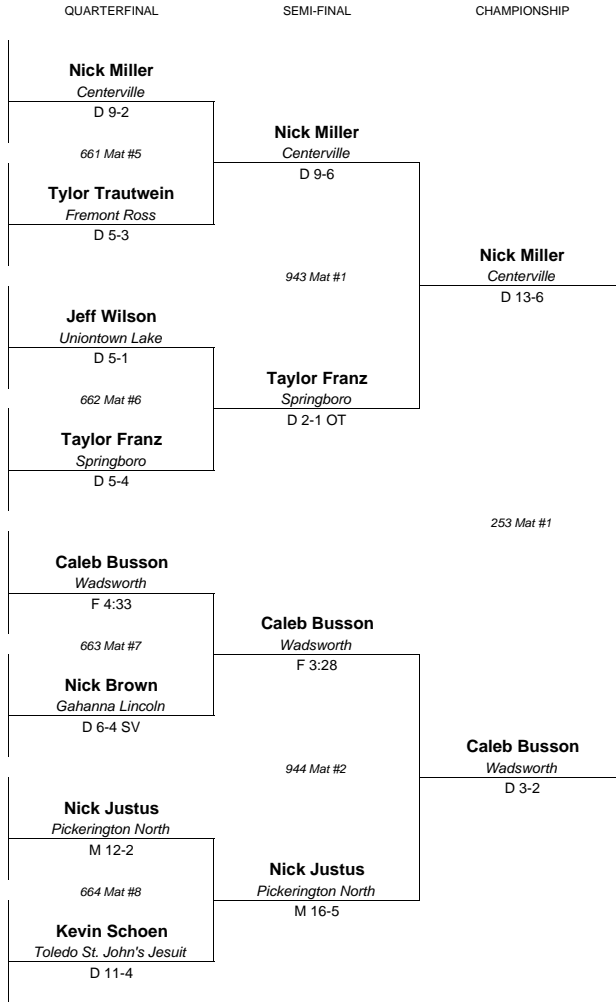

2010 DIVISION 1 STATE TOURNAMENT

189 LBS

AS=Ashland
FA=Fairfield
HD=Hilliard Darby
ME=Mentor

ROUND 1

1 Nick Miller FA-1 (12) 17-0
Centerville
313 Mat #9

2 Jason Russell HD-4 (12) 43-5
Columbus West

3 Tylor Trautwein AS-3 (11) 40-2
Fremont Ross
314 Mat #10

4 Fred Robertson ME-2 (12) 28-1
Maple Heights

5 Chriss Kelly AS-2 (12) 30-5
North Olmsted
315 Mat #1

6 Jeff Wilson ME-3 (11) 35-9
Uniontown Lake

7 Jeremy Stepp FA-4 (12) 35-8
Cincinnati Princeton
316 Mat #2

8 Taylor Franz HD-1 (12) 28-6
Springboro

9 Caleb Busson AS-1 (12) 20-0
Wadsworth
317 Mat #3

10 Irayel Williams ME-4 (11) 32-3
Cleveland Rhodes

11 Andy Porter FA-3 (12) 35-7
Mason
318 Mat #4

12 Nick Brown HD-2 (11) 38-6
Gahanna Lincoln

13 Kevin Hyland FA-2 (11) 36-4
Cincinnati Elder
319 Mat #5

14 Nick Justus HD-3 (12) 39-6
Pickerington North
664 Mat #8

15 Kevin Schoen AS-4 (12) 35-6
Toledo St. John's Jesuit
320 Mat #6

16 Joe Tayse ME-1 (9) 33-9
Massillon Perry

2009 Division 1 State Placers
Andrew Tumlin, Harrison (12) FA-1
Mike Lanigan, Brecksville-Broadview Heights (12) MP-
Greg Isley, Sylvania Southview (12) ME-1
Kyle Sanders, Columbus St. Charles (12) HD-1
Andrew Borgstrom, Middletown (12) FA-2
Nick Miller, Centerville (11) FA-3
Andrew Phillips, Massillon Perry (12) MP-4
Caleb Busson, Wadsworth (11) MP-2

CONSOLATION ROUND 1

Jason Russell
Columbus West
493 Mat #5

Fred Robertson
Maple Heights

Chriss Kelly
North Olmsted
494 Mat #6

Jeremy Stepp
Cincinnati Princeton

Irayel Williams
Cleveland Rhodes
495 Mat #7

Andy Porter
Mason

Kevin Hyland
Cincinnati Elder
496 Mat #8

Joe Tayse
Massillon Perry