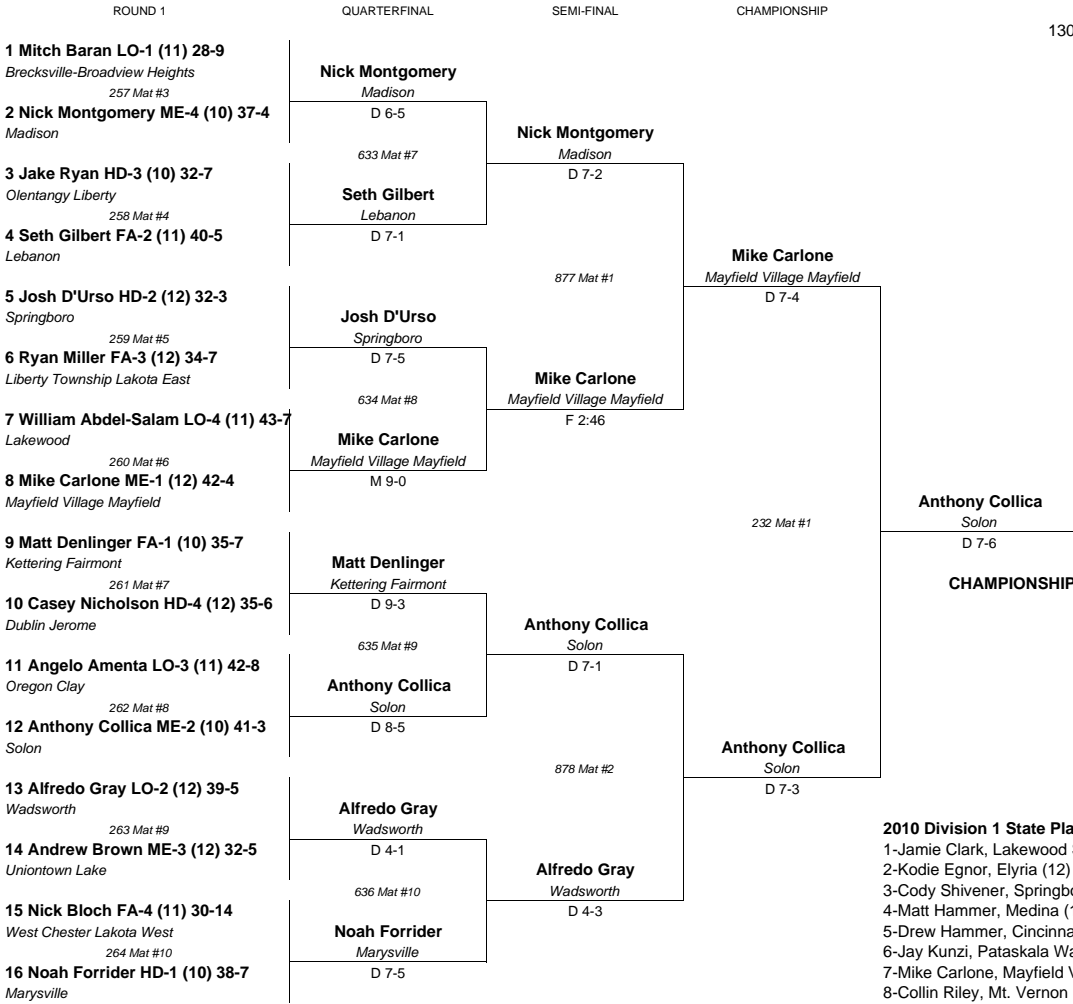

2011 DIVISION 1 STATE TOURNAMENT

130 LBS