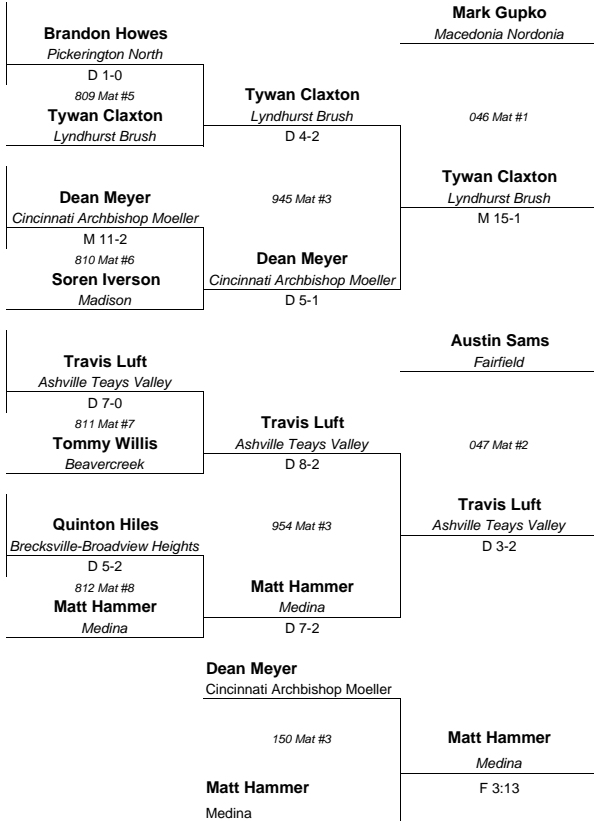

2010 Division 1 State Placers

- 1-Randy Languis, Dublin Scioto (12) HD-1
- 2-Shane Foster, Massillon Perry (12) ME-1
- 3-Robert Shepherd, Mason (12) FA-1
- 4-Alec Marsico, Pickerington North (12) HD-3
- 5-Devon Range, Lyndhurst Brush (11) ME-3
- 6-Nate Ball, Wadsworth (11) AS-1
- 7-Conner Dempsey, Westlake (12) AS-3
- 8-Ryan Ruffing, Cincinnati Elder (12) FA-4

CONSOLATION ROUND 1

CONSOLATION ROUND 2

CONSOLATION QUARTERFINAL

CONSOLATION SEMI-FINAL

CONSOLATION FINAL

Brandon Howes
Pickerington North
473 Mat #5

LaTrell Davis
Middletown

Dean Meyer
Cincinnati Archbishop Moeller
474 Mat #6

Dillon Ashton
Mentor

Kyle McIntyre
Mason
475 Mat #7

Travis Luft
Asheville Teays Valley

Aaron Thoman
Springboro
476 Mat #8

Quinton Hiles
Brecksville-Broadview Heights