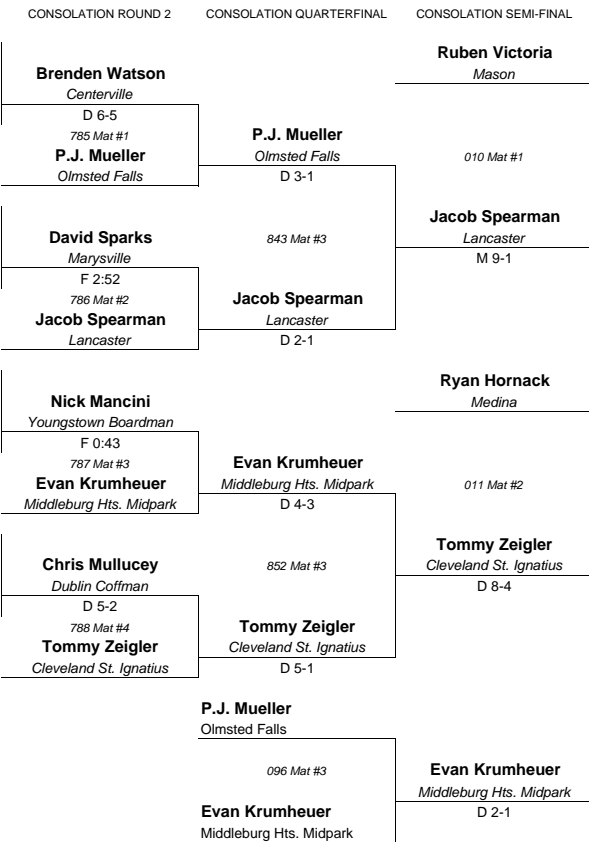

2010 Division 1 State Placers

- 1-Dean Heil, Lakewood St. Edward (9) AS-1
- 2-Jack Young, Mentor (12) ME-1
- 3-George DiCamillo, Cleveland St. Ignatius (10) ME-2
- 4-Nick Garcia, Oregon Clay (12) AS-3
- 5-Ryan Murdock, Dublin Coffman (10) HD-2
- 6-J.R. Perry, Warren Howland (10) ME-4
- 7-Nick Montgomery, Madison (9) ME-3
- 8-Eddie Noble, Lebanon (10) HD-3

CONSOLATION ROUND 1

Jared Davis
Oregon Clay
449 Mat #1

Brenden Watson
Centerville

David Sparks
Marysville
450 Mat #2

Caleb Ervin
Cincinnati Glen Este

Nick Mancini
Youngstown Boardman
451 Mat #3

Austin Daly
Liberty Township Lakota East

Greysun Barden
Fairfield
452 Mat #4

Chris Mullucey
Dublin Coffman