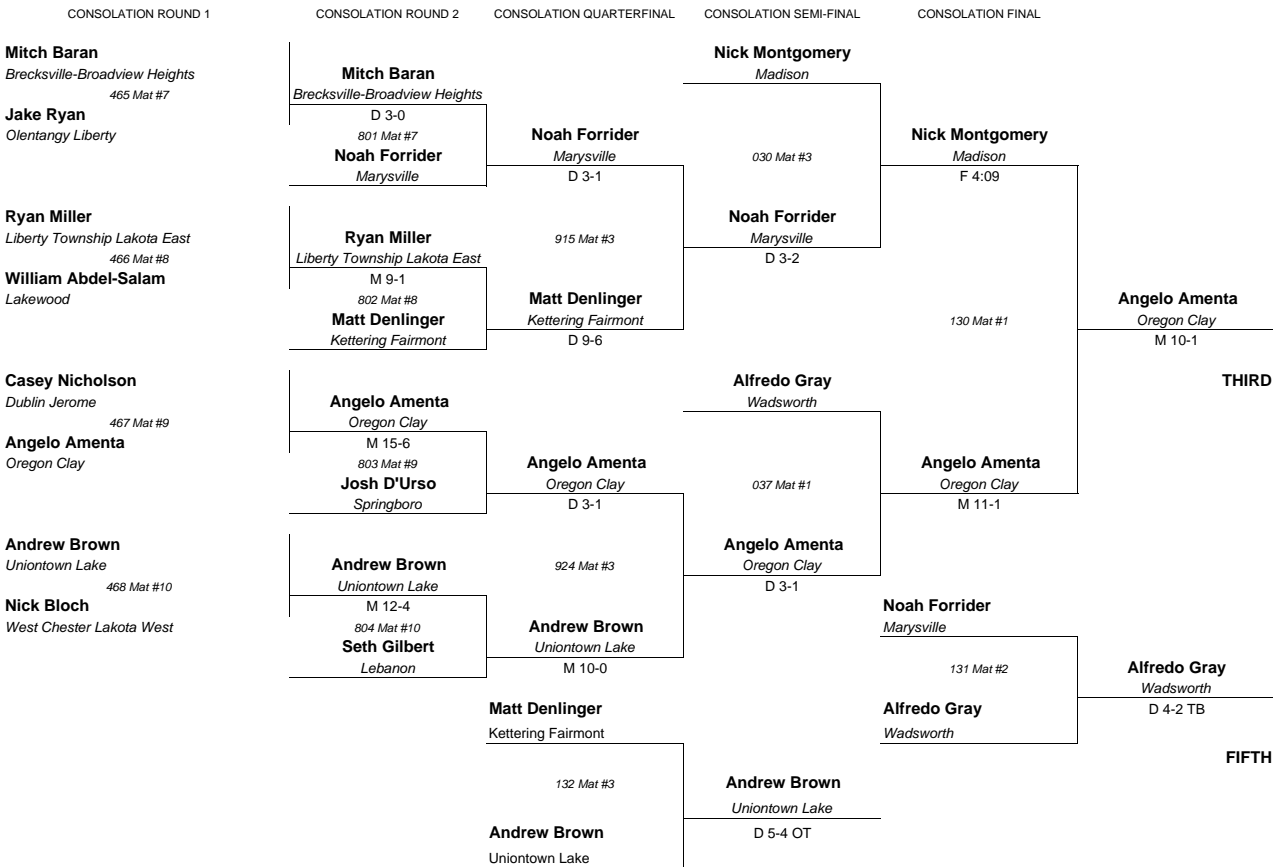

2011 DIVISION 1 STATE TOURNAMENT

130 LBS

FA=Fairfield
HD=Hilliard Darby
LO=Lorain
ME=Mentor

CHAMPIONSHIP

2010 Division 1 State Placers

- 1-Jamie Clark, Lakewood St. Edward (12) AS-1
- 2-Kodie Egnor, Elyria (12) AS-3
- 3-Cody Shivener, Springboro (11) HD-1
- 4-Matt Hammer, Medina (10) AS-2
- 5-Drew Hammer, Cincinnati Archbishop Moeller (12) F
- 6-Jay Kunzi, Pataskala Watkins Memorial (12) HD-3
- 7-Mike Carlone, Mayfield Village Mayfield (11) ME-1
- 8-Collin Riley, Mt. Vernon (11) HD-4