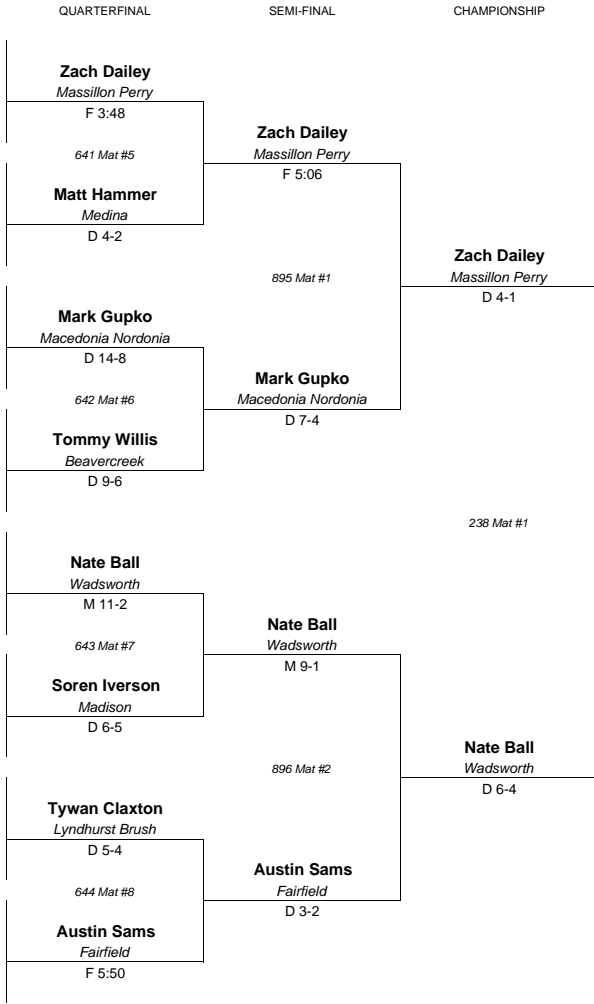

2011 DIVISION 1 STATE TOURNAMENT

140 LBS

ROUND 1

1 Zach Dailey ME-1 (11) 38-3
Massillon Perry
273 Mat #9

2 Brandon Howes HD-4 (12) 35-12
Pickerington North

3 Matt Hammer LO-3 (11) 35-8
Medina
274 Mat #10

4 LaTrell Davis FA-2 (10) 34-7
Middletown

5 Mark Gupko LO-2 (12) 31-11
Macedonia Nordonja
275 Mat #11

6 Dean Meyer FA-3 (9) 30-10
Cincinnati Archbishop Moeller

7 Dillon Ashton ME-4 (10) 30-8
Mentor
276 Mat #12

8 Tommy Willis HD-1 (12) 18-3
Beavercreek

9 Nate Ball LO-1 (12) 38-8
Wadsworth
277 Mat #13

10 Kyle McIntyre FA-4 (11) 36-10
Mason

11 Soren Iverson ME-3 (11) 33-7
Madison
278 Mat #14

12 Travis Luft HD-2 (11) 47-3
Asheville Teays Valley

13 Tywan Claxton ME-2 (12) 27-2
Lyndhurst Brush
279 Mat #15

14 Aaron Thoman HD-3 (11) 12-3
Springboro

15 Quinton Hiles LO-4 (10) 26-9
Brecksville-Broadview Heights
280 Mat #16

16 Austin Sams FA-1 (12) 33-1
Fairfield