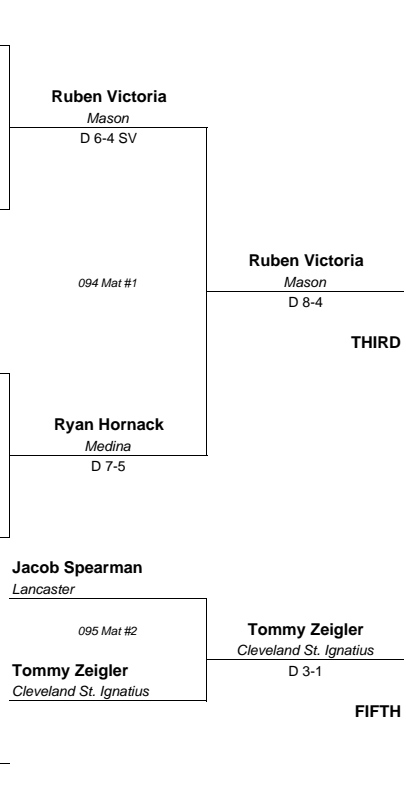

2010 Division 1 State Placers

- 1-Dean Heil, Lakewood St. Edward (9) AS-1
- 2-Jack Young, Mentor (12) ME-1
- 3-George DiCamillo, Cleveland St. Ignatius (10) ME-2
- 4-Nick Garcia, Oregon Clay (12) AS-3
- 5-Ryan Murdock, Dublin Coffman (10) HD-2
- 6-J.R. Perry, Warren Howland (10) ME-4
- 7-Nick Montgomery, Madison (9) ME-3
- 8-Eddie Noble, Lebanon (10) HD-3

CONSOLATION ROUND 1

Jared Davis
Oregon Clay
449 Mat #1

Brenden Watson
Centerville

David Sparks
Marysville
450 Mat #2

Caleb Ervin
Cincinnati Glen Este

Nick Mancini
Youngstown Boardman
451 Mat #3

Austin Daly
Liberty Township Lakota East

Greysun Barden
Fairfield
452 Mat #4

Chris Mullucey
Dublin Coffman