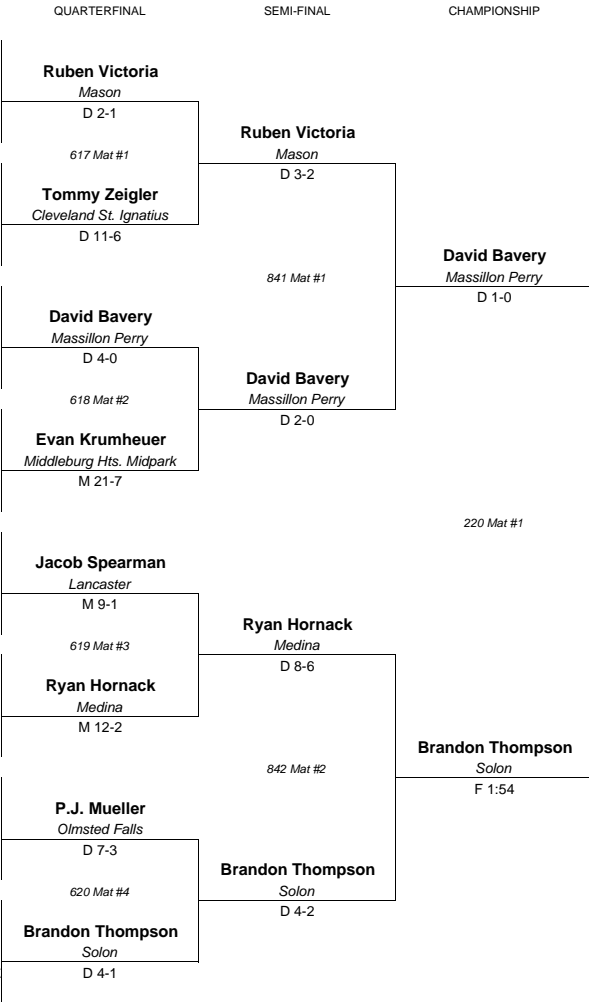

2011 DIVISION 1 STATE TOURNAMENT

103 LBS

ROUND 1

1 Ruben Victoria FA-1 (11) 38-5
Mason
225 Mat #1

2 Jared Davis LO-4 (9) 29-5
Oregon Clay

3 Tommy Zeigler ME-3 (10) 27-7
Cleveland St. Ignatius
226 Mat #2

4 Brenden Watson HD-2 (10) 9-4
Centerville

5 David Bavery ME-2 (9) 32-7
Massillon Perry
227 Mat #3

6 David Sparks HD-3 (9) 36-7
Marysville

7 Caleb Ervin FA-4 (11) 31-14
Cincinnati Glen Este
228 Mat #4

8 Evan Krumheuer LO-1 (11) 44-7
Middleburg Hts. Midpark

9 Jacob Spearman HD-1 (11) 37-1
Lancaster
229 Mat #5

10 Nick Mancini ME-4 (10) 35-7
Youngstown Boardman

11 Austin Daly FA-3 (10) 32-9
Liberty Township Lakota East
230 Mat #6

12 Ryan Hornack LO-2 (11) 34-7
Medina

13 Greysun Barden FA-2 (10) 21-10
Fairfield
231 Mat #7

14 P.J. Mueller LO-3 (12) 42-9
Olmsted Falls
620 Mat #4

15 Chris Mullucey HD-4 (11) 37-8
Dublin Coffman
232 Mat #8

16 Brandon Thompson ME-1 (10) 43-
Solon