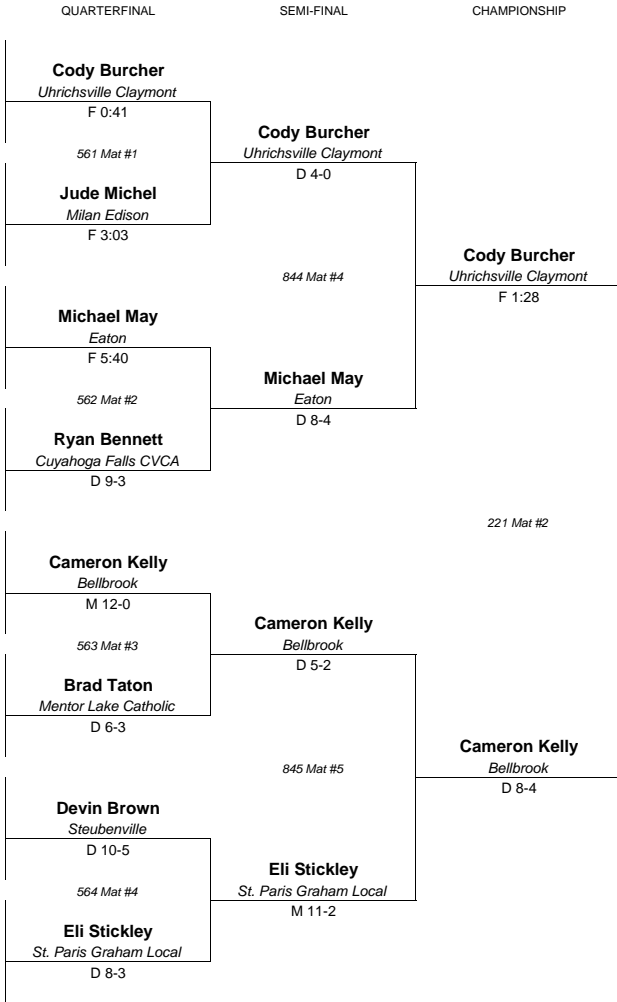

2012 DIVISION 2 STATE TOURNAMENT

106 LBS

AL=Alliance
CL=Claymont
GO=Goshen
MH=Marion Harding

- ROUND 1
- 1 **Cody Burcher CL-1 (10) 35-5**
Uhrichsville Claymont
113 Mat #1
 - 2 **Collin Dees AL-4 (10) 39-7**
Perry
 - 3 **Brandon Carter GO-3 (11) 34-5**
Hillsboro
114 Mat #2
 - 4 **Jude Michel MH-2 (11) 46-6**
Milan Edison
 - 5 **Michael May GO-2 (9) 31-11**
Eaton
115 Mat #3
 - 6 **John Martin MH-3 (11) 37-6**
Wapakoneta
 - 7 **Noah Jay CL-4 (10) 35-7**
Whitehall-Yearling
116 Mat #4
 - 8 **Ryan Bennett AL-1 (9) 31-7**
Cuyahoga Falls CVCA
 - 9 **Cameron Kelly GO-1 (9) 41-1**
Bellbrook
117 Mat #5
 - 10 **Matt Pool MH-4 (11) 33-11**
Toledo Central Catholic
 - 11 **Brad Taton AL-3 (10) 22-6**
Mentor Lake Catholic
118 Mat #6
 - 12 **Josh Henderson CL-2 (11) 35-3**
Lisbon Beaver
 - 13 **Jake Zemaitis AL-2 (10) 35-2**
Mantua Crestwood
119 Mat #7
 - 14 **Devin Brown CL-3 (9) 37-8**
Steubenville
 - 15 **Cory Parsons GO-4 (11) 42-7**
Vincent Warren
120 Mat #10
 - 16 **Eli Stickley MH-1 (9) 32-10**
St. Paris Graham Local

- CONSOLATION ROUND 1
- Collin Dees**
Perry
393 Mat #1
 - Brandon Carter**
Hillsboro
 - John Martin**
Wapakoneta
394 Mat #2
 - Noah Jay**
Whitehall-Yearling
 - Matt Pool**
Toledo Central Catholic
395 Mat #3
 - Josh Henderson**
Lisbon Beaver
 - Jake Zemaitis**
Mantua Crestwood
396 Mat #4
 - Cory Parsons**
Vincent Warren