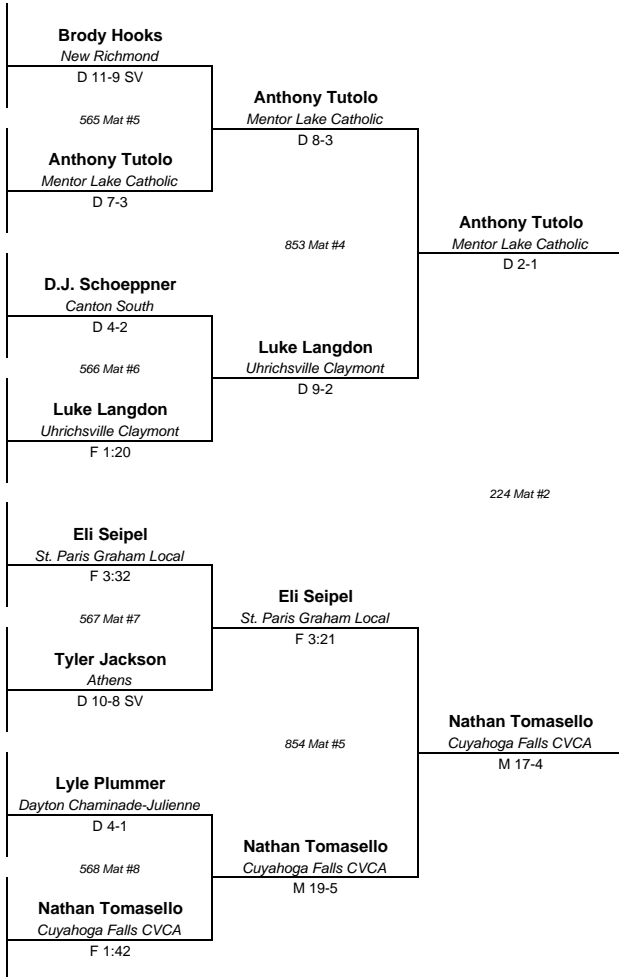

2012 DIVISION 2 STATE TOURNAMENT

113 LBS

- 1 Brody Hooks GO-1 (12) 40-3**
New Richmond
121 Mat #9
- 2 Anthony Craig CL-4 (11) 28-11**
Steubenville
- 3 Wade Hodges MH-3 (9) 36-5**
Wauseon
122 Mat #10
- 4 Anthony Tutolo AL-2 (10) 34-4**
Mentor Lake Catholic
- 5 John Maurice MH-2 (12) 39-3**
Bellefontaine
123 Mat #1
- 6 D.J. Schoeppner AL-3 (11) 42-2**
Canton South
- 7 Trent Duffy GO-4 (10) 35-8**
Washington C.H. Miami Trace
124 Mat #2
- 8 Luke Langdon CL-1 (12) 35-2**
Uhrichville Claymont
- 9 Eli Seipel MH-1 (9) 34-10**
St. Paris Graham Local
125 Mat #3
- 10 Korey Frost AL-4 (10) 31-4**
Canfield
- 11 Tyler Jackson GO-3 (12) 42-6**
Athens
126 Mat #4
- 12 Joey Miller CL-2 (11) 27-5**
Carrollton
- 13 Lyle Plummer GO-2 (10) 32-5**
Dayton Chaminade-Julienne
127 Mat #5
- 14 Nate Smith CL-3 (11) 36-11**
Minerva
- 15 Dalton Howard MH-4 (11) 45-8**
Milan Edison
128 Mat #6
- 16 Nathan Tomasello AL-1 (11) 40-0**
Cuyahoga Falls CVCA

AL=Alliance
CL=Claymont
GO=Goshen
MH=Marion Harding

- 2011 Division 2 State Placers**
- 1-Ryan Taylor, St. Paris Graham Local (11) GO-1
 - 2-Cory Stainbrook, Cuyahoga Falls Walsh Jesuit (11) A
 - 3-Joey Morris, Canton South (12) AF-3
 - 4-Luke Langdon, Uhrichville Claymont (11) CE-1
 - 5-Bobby Mason, Parma Padua Franciscan (11) MH-1
 - 6-Joey Miller, Carrollton (10) CE-2
 - 7-Preston Bowshier, Springfield Kenton Ridge (9) GO-3
 - 8-John Maurice, Bellefontaine (11) GO-2