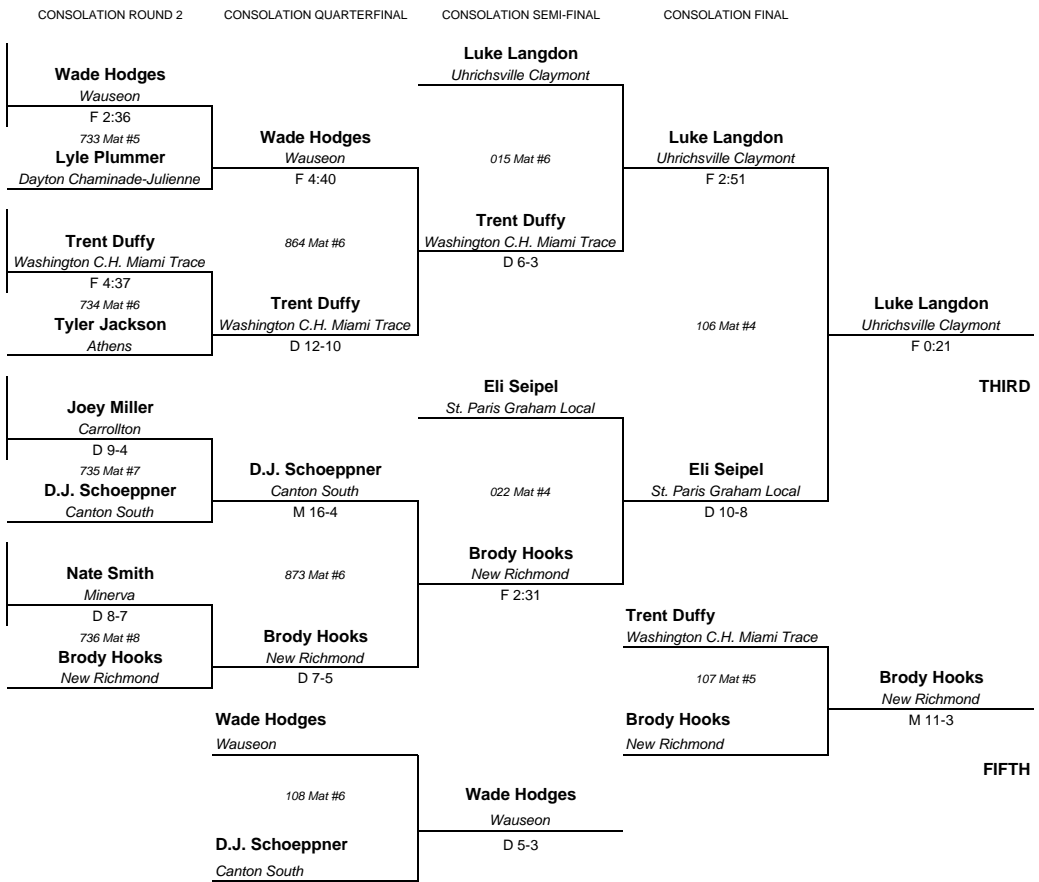

CONSOLATION ROUND 1

- **Anthony Craig**
  Steubenville
  397 Mat #5
- **Wade Hodges**
  Wauseon
- **John Maurice**
  Bellefontaine
  398 Mat #6
- **Trent Duffy**
  Washington C.H. Miami Trace
- **Korey Frost**
  Canfield
  399 Mat #7
- **Joey Miller**
  Carrollton
- **Nate Smith**
  Minerva
  400 Mat #8
- **Dalton Howard**
  Milan Edison