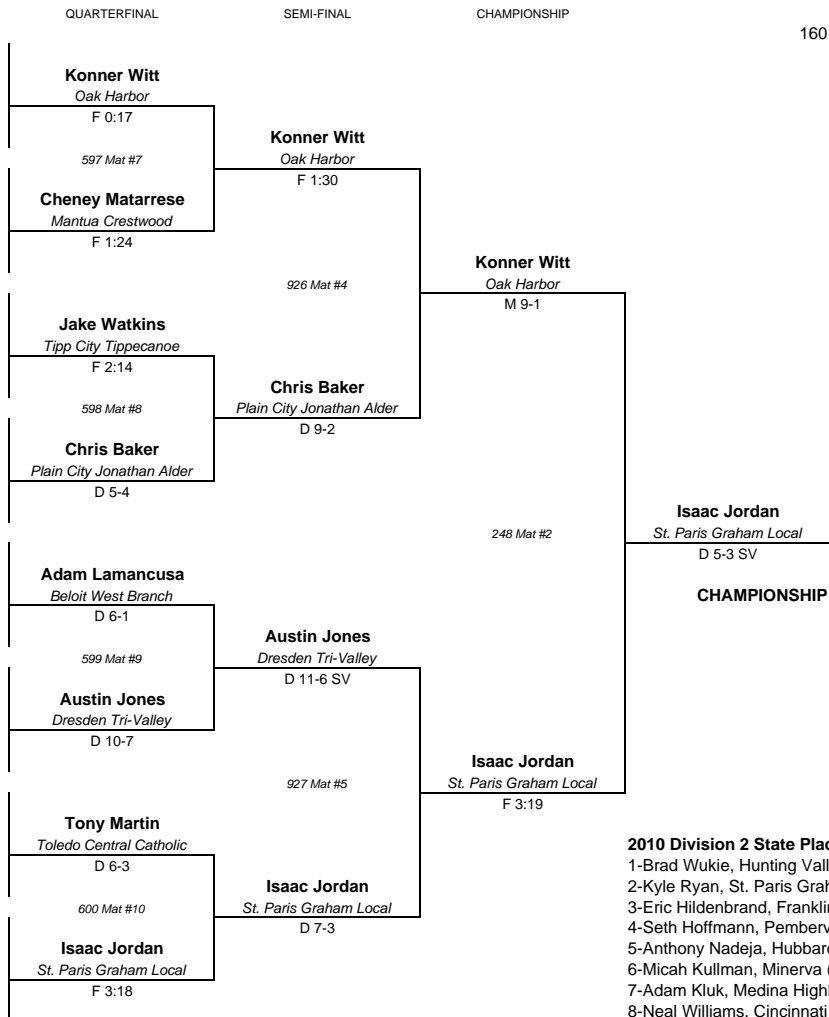

2011 DIVISION 2 STATE TOURNAMENT

160 LBS

- 1 Konner Witt MH-1 (12) 40-2**
Oak Harbor
185 Mat #3
- 2 Joe Gadd CE-4 (12) 36-14**
Lewis Center Olentangy
- 3 Michael Burge GO-3 (11) 40-8**
Wilmington
186 Mat #4
- 4 Cheney Matarrese AF-2 (12) 30-4**
Mantua Crestwood
- 5 Jake Watkins GO-2 (12) 45-3**
Tipp City Tippecanoe
187 Mat #5
- 6 Shaun Bulstrom AF-3 (12) 37-6**
Canton South
- 7 Chris Moore MH-4 (10) 27-11**
Bellevue
188 Mat #6
- 8 Chris Baker CE-1 (12) 45-2**
Plain City Jonathan Alder
- 9 Adam Lamancusa AF-1 (12) 37-2**
Beloit West Branch
189 Mat #7
- 10 Justin Hasley GO-4 (11) 41-10**
Marietta
- 11 Adam Kluk MH-3 (10) 24-5**
Medina Highland
190 Mat #8
- 12 Austin Jones CE-2 (10) 36-7**
Dresden Tri-Valley
- 13 Tony Martin MH-2 (12) 36-6**
Toledo Central Catholic
191 Mat #9
- 14 Scott Boyce CE-3 (11) 45-4**
Minerva
- 15 Tylor Brokaw AF-4 (11) 39-8**
Ravenna Southeast
192 Mat #10
- 16 Isaac Jordan GO-1 (11) 15-2**
St. Paris Graham Local

- 2010 Division 2 State Placers**
- 1-Brad Wukie, Hunting Valley University School (12) AF
 - 2-Kyle Ryan, St. Paris Graham Local (11) GO-1
 - 3-Eric Hildenbrand, Franklin (12) GO-3
 - 4-Seth Hoffmann, Pemberville Eastwood (12) MH-1
 - 5-Anthony Nadeja, Hubbard (12) AF-3
 - 6-Micah Kullman, Minerva (11) CL-1
 - 7-Adam Kluk, Medina Highland (9) MH-3
 - 8-Neal Williams, Cincinnati Wyoming (12) GO-2