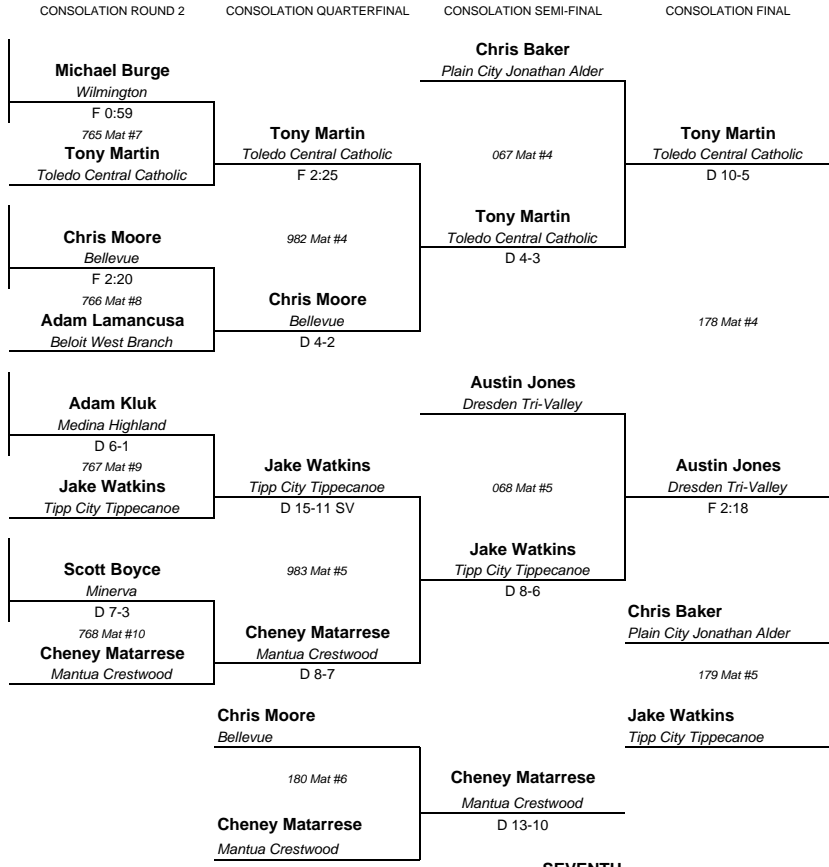

THIRD

FIFTH

SEVENTH