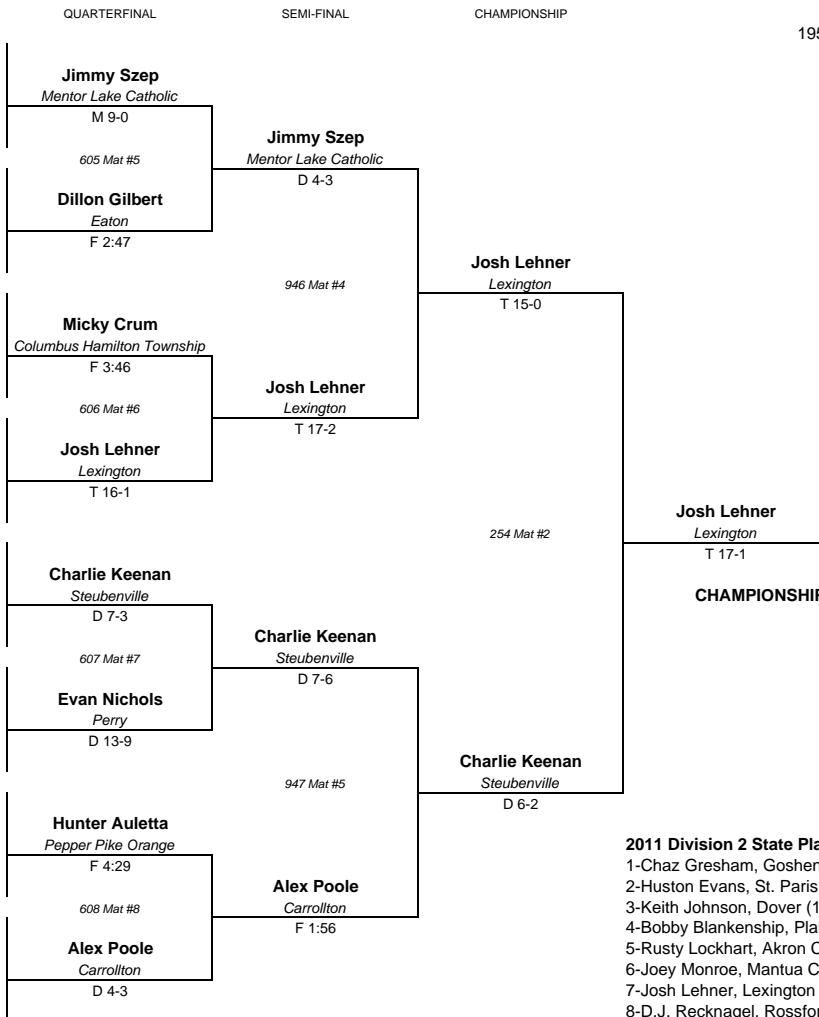

2012 DIVISION 2 STATE TOURNAMENT

195 LBS

- ROUND 1
- 1 Jimmy Szep AL-1 (11) 28-6
Mentor Lake Catholic
201 Mat #9
 - 2 Gabe King MH-4 (12) 39-4
Kenton
 - 3 Dillon Gilbert GO-3 (12) 37-6
Eaton
202 Mat #10
 - 4 Nate McCown CL-2 (11) 39-6
Newark Licking Valley
 - 5 R.J. Waugh GO-2 (11) 39-7
Thornville Sheridan
203 Mat #1
 - 6 Micky Crum CL-3 (10) 38-5
Columbus Hamilton Township
 - 7 John Hunt AL-4 (12) 34-10
Canton South
204 Mat #2
 - 8 Josh Lehner MH-1 (11) 40-3
Lexington
 - 9 Charlie Keenan CL-1 (11) 37-5
Steubenville
205 Mat #3
 - 10 Tyler Bridwell GO-4 (11) 34-13
Hamilton Ross
 - 11 Evan Nichols AL-3 (11) 32-10
Perry
206 Mat #4
 - 12 Sam Harris MH-2 (11) 43-5
Urbana
 - 13 Hunter Auletta AL-2 (12) 37-6
Pepper Pike Orange
207 Mat #5
 - 14 Jake Alexander MH-3 (12) 36-4
Norwalk
 - 15 Alex Poole CL-4 (12) 31-11
Carrollton
208 Mat #6
 - 16 Cameron Shaw GO-1 (11) 40-3
Washington C.H. Washington

AL=Alliance
CL=Claymont
GO=Goshen
MH=Marion Harding

- 2011 Division 2 State Placers
- 1-Chaz Gresham, Goshen (11) GO-2
 - 2-Huston Evans, St. Paris Graham Local (11) GO-1
 - 3-Keith Johnson, Dover (12) CE-1
 - 4-Bobby Blankenship, Plain City Jonathan Alder (12) C
 - 5-Rusty Lockhart, Akron Coventry (12) AF-2
 - 6-Joey Monroe, Mantua Crestwood (12) AF-1
 - 7-Josh Lehner, Lexington (10) MH-2
 - 8-D.J. Recknagel, Rossford (12) MH-1

- CONSOLATION ROUND 1
- Gabe King
Kenton
437 Mat #5
 - Nate McCown
Newark Licking Valley
 - R.J. Waugh
Thornville Sheridan
438 Mat #6
 - John Hunt
Canton South
 - Tyler Bridwell
Hamilton Ross
439 Mat #7
 - Sam Harris
Urbana
 - Jake Alexander
Norwalk
440 Mat #8
 - Cameron Shaw
Washington C.H. Washington