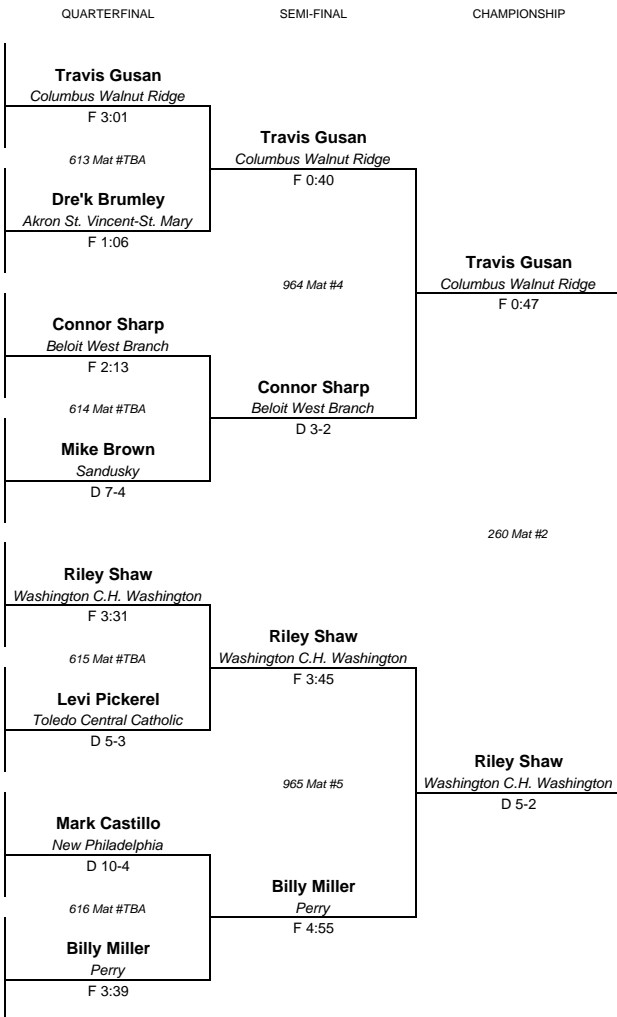

**3 Hayden Bottorff GO-3 (10) 30-15**  
Washington C.H. Miami Trace  
218 Mat #TBA

**4 Dre'k Brumley AL-2 (9) 32-9**  
Akron St. Vincent-St. Mary

**5 B.J. Hall GO-2 (12) 35-8**  
Circleville Logan Elm  
219 Mat #TBA

**6 Connor Sharp AL-3 (11) 30-2**  
Beloit West Branch

**7 Dustin Kuhlwein CL-4 (11) 41-4**  
Plain City Jonathan Alder  
220 Mat #TBA

**8 Mike Brown MH-1 (12) 36-4**  
Sandusky

**9 Riley Shaw GO-1 (12) 38-0**  
Washington C.H. Washington  
221 Mat #TBA

**10 Joe Nawalaniec AL-4 (12) 40-5**  
Cleveland Benedictine

**11 William Corso CL-3 (12) 17-8**  
Uhrichsville Claymont  
222 Mat #TBA

**12 Levi Pickerel MH-2 (12) 40-8**  
Toledo Central Catholic

**13 Mark Castillo CL-2 (11) 31-3**  
New Philadelphia  
223 Mat #TBA

**14 Terrin Contreras MH-3 (11) 32-7**  
Van Wert

**15 J.R. Forsee GO-4 (11) 41-4**  
New Richmond  
224 Mat #TBA

**16 Billy Miller AL-1 (10) 36-4**  
Perry

- 2011 Division 2 State Placers**
- 1-Riley Shaw, Washington C.H. Washington (11) GO-1
  - 2-Trevor Strickland, Clyde (12) MH-1
  - 3-Carlos Lugo, Akron St. Vincent-St. Mary (12) AF-1
  - 4-Nick Wagoner, Shelby (12) MH-3
  - 5-Zach Higgins, Alliance Marlington (11) AF-2
  - 6-Nathan Pressley, Canal Winchester (12) CE-1
  - 7-Greydon Pavlik, Ravenna (12) AF-3
  - 8-Chris Settles, Columbus Hamilton Township (12) CE-