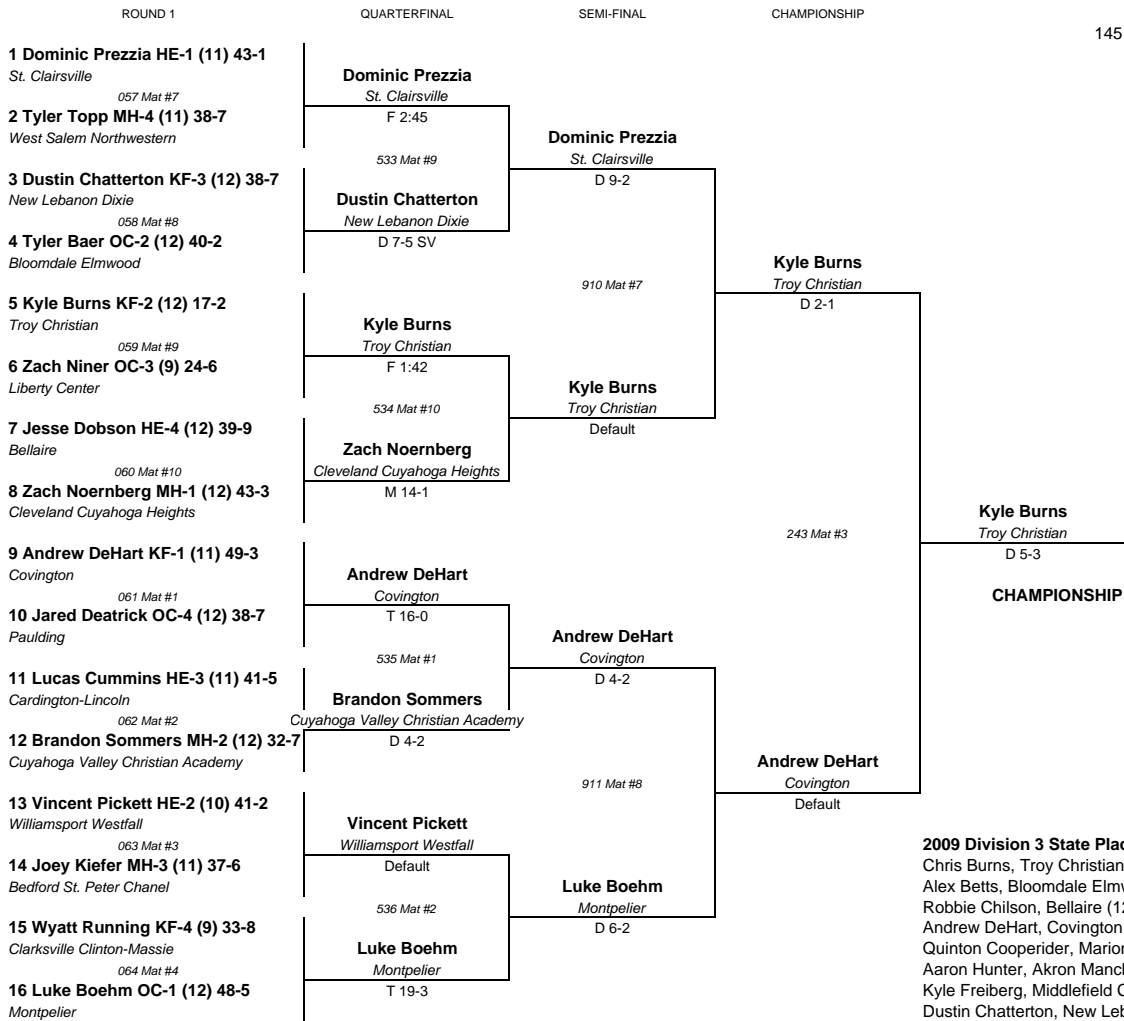

2010 DIVISION 3 STATE TOURNAMENT

145 LBS

HE=Heath
KF=Kettering Fairmont
MH=Maple Heights
OC=Owens CC

2009 Division 3 State Placers
Chris Burns, Troy Christian (12) KF-1
Alex Betts, Bloomdale Elmwood (12) OC-1
Robbie Chilson, Bellaire (12) ST-3
Andrew DeHart, Covington (10) KF-2
Quinton Cooperider, Marion Pleasant (12) ST-1
Aaron Hunter, Akron Manchester (12) MH-1
Kyle Freiberg, Middlefield Cardinal (12) MH-3
Dustin Chatterton, New Lebanon Dixie (11) KF-4