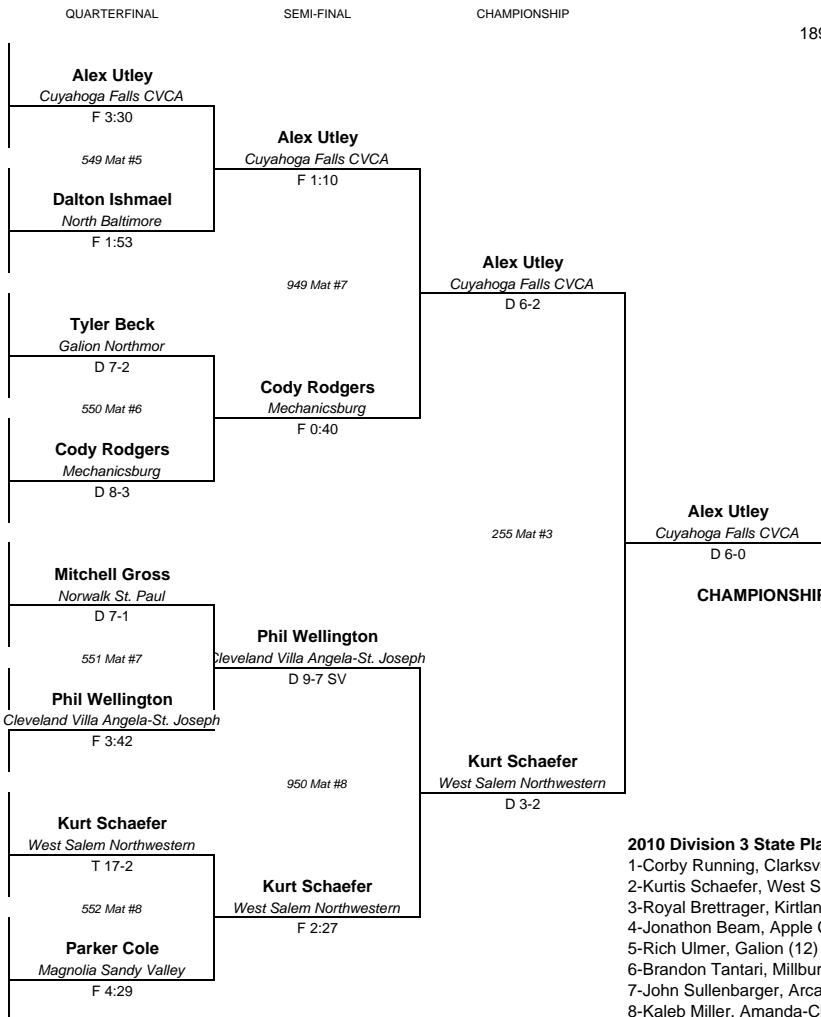

2011 DIVISION 3 STATE TOURNAMENT

189 LBS

- ROUND 1
- 1 Alex Utley GH-1 (12) 37-2**
Cuyahoga Falls CVCA
089 Mat #9
 - 2 Kaleb Campbell KF-4 (11) 36-15**
New Lebanon Dixie
 - 3 Dalton Ishmael OC-3 (10) 42-2**
North Baltimore
090 Mat #10
 - 4 Phillip Wiggers CO-2 (12) 42-3**
Belpre
 - 5 Sam Elling OC-2 (12) 35-10**
Liberty Center
091 Mat #1
 - 6 Tyler Beck CO-3 (10) 41-7**
Galion Northmor
 - 7 Zach Zody GH-4 (11) 40-9**
Wooster Triway
092 Mat #2
 - 8 Cody Rodgers KF-1 (12) 40-3**
Mechanicsburg
 - 9 Mitchell Gross OC-1 (12) 30-5**
Norwalk St. Paul
093 Mat #3
 - 10 Cody McGuire CO-4 (11) 39-7**
Fredericktown
 - 11 Phil Wellington GH-3 (12) 32-4**
Cleveland Villa Angela-St. Joseph
094 Mat #4
 - 12 David Gremling KF-2 (11) 37-9**
Lima Central Catholic
 - 13 Kurt Schaefer GH-2 (12) 48-4**
West Salem Northwestern
095 Mat #5
 - 14 Devontay Scott KF-3 (12) 37-3**
Lockland
 - 15 Eric Puehler OC-4 (12) 24-7**
Delta
096 Mat #6
 - 16 Parker Cole CO-1 (12) 49-1**
Magnolia Sandy Valley

CO=Coshocton
GH=Garfield Heights
KF=Kettering Fairmont
OC=Owens CC

2010 Division 3 State Placers

- 1-Corby Running, Clarksville Clinton-Massie (12) KF-1
- 2-Kurtis Schaefer, West Salem Northwestern (11) MH-
- 3-Royal Brettrager, Kirtland (12) MH-2
- 4-Jonathon Beam, Apple Creek Waynedale (12) MH-3
- 5-Rich Ulmer, Galion (12) OC-1
- 6-Brandon Tantari, Millbury Lake (12) OC-2
- 7-John Sullenbarger, Arcanum (12) KF-3
- 8-Kaleb Miller, Amanda-Clearcreek (12) HE-1