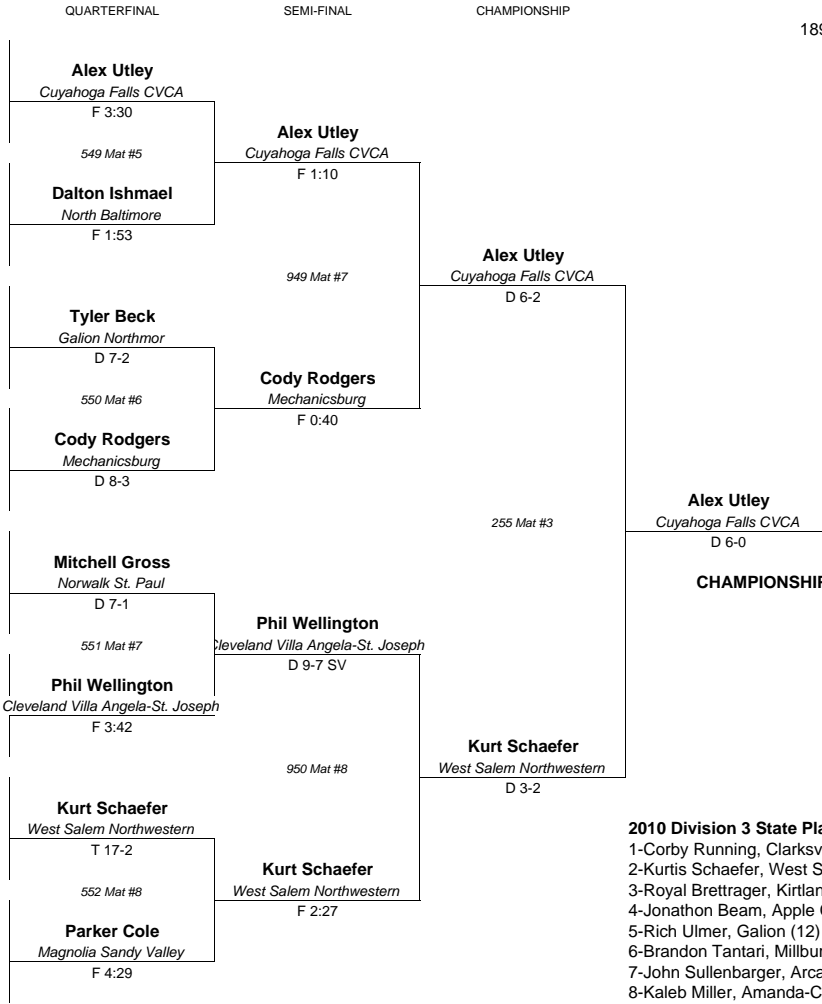

2011 DIVISION 3 STATE TOURNAMENT

189 LBS

CO=Coshocton
GH=Garfield Heights
KF=Kettering Fairmont
OC=Owens CC

- **1 Alex Utley GH-1 (12) 37-2**
  Cuyahoga Falls CVCA
  089 Mat #9
- **2 Kaleb Campbell KF-4 (11) 36-15**
  New Lebanon Dixie
- **3 Dalton Ishmael OC-3 (10) 42-2**
  North Baltimore
  090 Mat #10
- **4 Phillip Wiggers CO-2 (12) 42-3**
  Belpre
- **5 Sam Elling OC-2 (12) 35-10**
  Liberty Center
  091 Mat #1
- **6 Tyler Beck CO-3 (10) 41-7**
  Galion Northmor
- **7 Zach Zody GH-4 (11) 40-9**
  Wooster Triway
  092 Mat #2
- **8 Cody Rodgers KF-1 (12) 40-3**
  Mechanicsburg
- **9 Mitchell Gross OC-1 (12) 30-5**
  Norwalk St. Paul
  093 Mat #3
- **10 Cody McGuire CO-4 (11) 39-7**
  Fredenicktown
- **11 Phil Wellington GH-3 (12) 32-4**
  Cleveland Villa Angela-St. Joseph
  094 Mat #4
- **12 David Gremling KF-2 (11) 37-9**
  Lima Central Catholic
- **13 Kurt Schaefer GH-2 (12) 48-4**
  West Salem Northwestern
  095 Mat #5
- **14 Devontay Scott KF-3 (12) 37-3**
  Lockland
- **15 Eric Puehler OC-4 (12) 24-7**
  Delta
  096 Mat #6
- **16 Parker Cole CO-1 (12) 49-1**
  Magnolia Sandy Valley

2010 Division 3 State Placers

- 1-Corby Running, Clarksville Clinton-Massie (12) KF-1
- 2-Kurtis Schaefer, West Salem Northwestern (11) MH-3
- 3-Royal Brettrager, Kirtland (12) MH-2
- 4-Jonathon Beam, Apple Creek Waynedale (12) MH-3
- 5-Rich Ulmer, Galion (12) OC-1
- 6-Brandon Tantari, Millbury Lake (12) OC-2
- 7-John Sullenbarger, Arcanum (12) KF-3
- 8-Kaleb Miller, Amanda-Clearcreek (12) HE-1

CONSOLATION ROUND 1

CONSOLATION ROUND 2

CONSOLATION QUARTERFINAL

CONSOLATION SEMI-FINAL

CONSOLATION FINAL

- **Kaleb Campbell**
  New Lebanon Dixie
  381 Mat #5
- **Phillip Wiggers**
  Belpre
- **Sam Elling**
  Liberty Center
  382 Mat #6
- **Zach Zody**
  Wooster Triway
- **Cody McGuire**
  Fredenicktown
  383 Mat #7
- **David Gremling**
  Lima Central Catholic
- **Devontay Scott**
  Lockland
  383 Mat #8
- **Eric Puehler**
  Delta