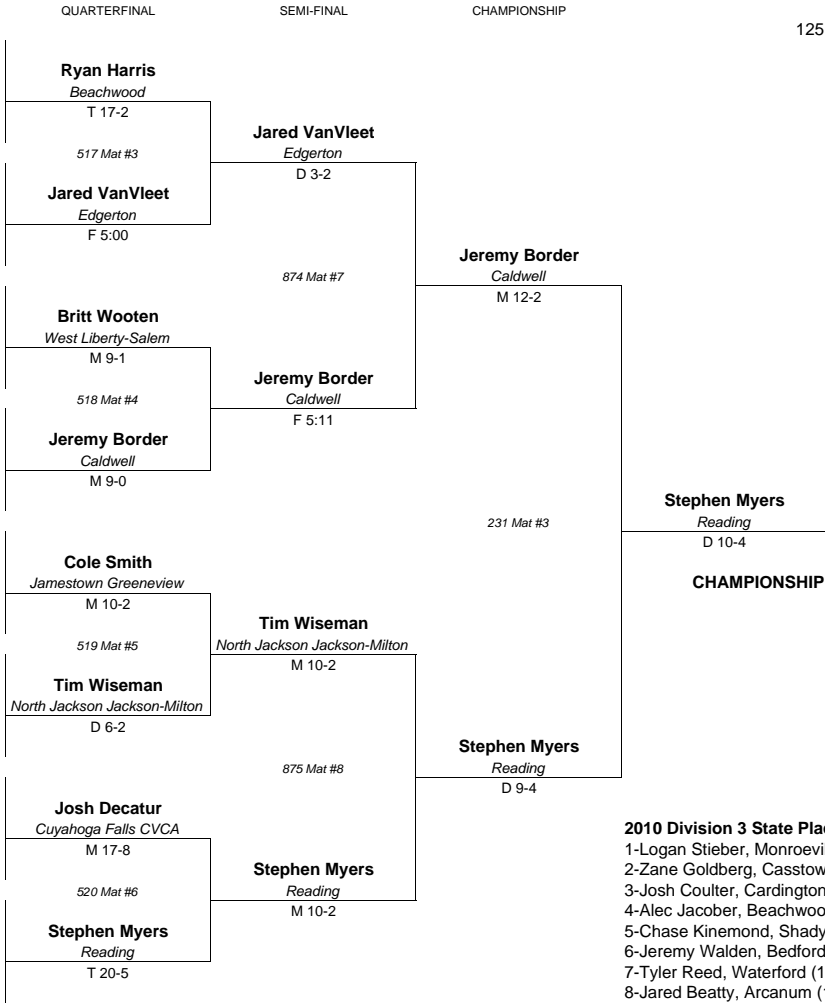

2011 DIVISION 3 STATE TOURNAMENT

125 LBS

CO=Coshocton
GH=Garfield Heights
KF=Kettering Fairmont
OC=Owens CC

- **1 Ryan Harris GH-1 (9) 44-4**
  Beachwood
  025 Mat #5
- **2 Zack Cantrell CO-4 (12) 29-7**
  Coshocton
- **3 Jared VanVleet OC-3 (10) 46-4**
  Edgerton
  026 Mat #6
- **4 Jacob Haas KF-2 (12) 21-1**
  McComb
- **5 TJ Weirauch OC-2 (12) 37-12**
  Archbold
  027 Mat #7
- **6 Britt Wooten KF-3 (12) 39-7**
  West Liberty-Salem
- **7 Brian Spangler GH-4 (11) 34-6**
  LaGrange Keystone
  028 Mat #8
- **8 Jeremy Border CO-1 (11) 40-2**
  Caldwell
- **9 Seth Batdorf OC-1 (9) 45-7**
  Ashland Crestview
  029 Mat #9
- **10 Cole Smith KF-4 (12) 37-6**
  Jamestown Greeneview
- **11 Tim Wiseman GH-3 (12) 40-6**
  North Jackson Jackson-Milton
  030 Mat #10
- **12 Adam Ankrom CO-2 (12) 46-3**
  Carroll Bloom-Carroll
- **13 Josh Decatur GH-2 (10) 28-15**
  Cuyahoga Falls CVCA
  031 Mat #1
- **14 Devin Talbott CO-3 (10) 46-3**
  Hannibal River
- **15 Alex Culler OC-4 (12) 27-10**
  Bellville Clear Fork
  032 Mat #2
- **16 Stephen Myers KF-1 (10) 45-0**
  Reading

2010 Division 3 State Placers

- 1-Logan Stieber, Monroeville (12) OC-1
- 2-Zane Goldberg, Casstown Miami East (12) KF-1
- 3-Josh Coulter, Cardington-Lincoln (12) HE-2
- 4-Alec Jacober, Beachwood (11) MH-1
- 5-Chase Kinemond, Shadyside (9) HE-1
- 6-Jeremy Walden, Bedford St. Peter Chanel (11) MH-2
- 7-Tyler Reed, Waterford (12) HE-3
- 8-Jared Beatty, Arcanum (11) KF-2

CONSOLATION ROUND 1

- **Zack Cantrell**
  Coshocton
  349 Mat #3
- **Jacob Haas**
  McComb
- **TJ Weirauch**
  Archbold
  350 Mat #4
- **Brian Spangler**
  LaGrange Keystone
- **Seth Batdorf**
  Ashland Crestview
  351 Mat #5
- **Adam Ankrom**
  Carroll Bloom-Carroll
- **Devin Talbott**
  Hannibal River
  352 Mat #6
- **Alex Culler**
  Bellville Clear Fork