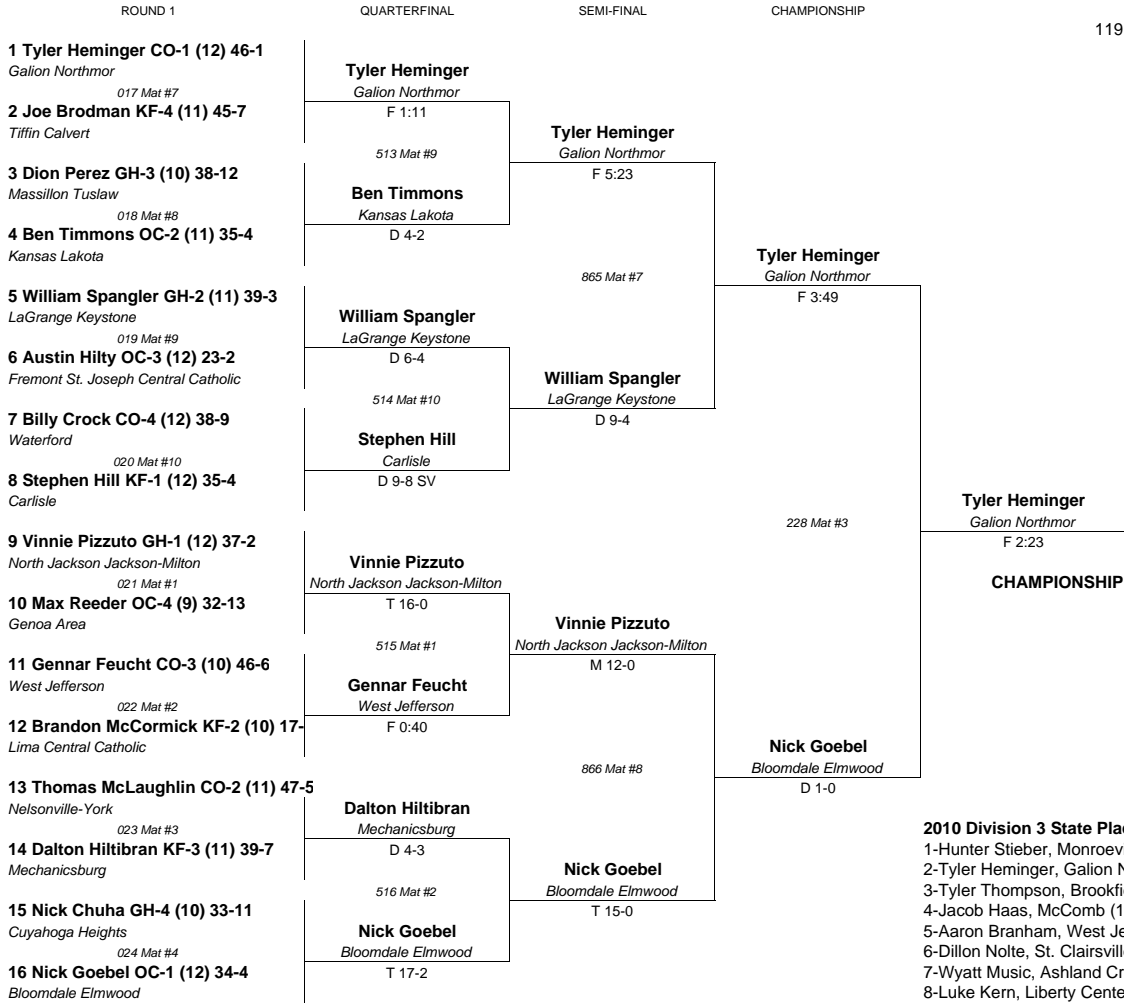

2011 DIVISION 3 STATE TOURNAMENT

119 LBS

CO=Coshocton
GH=Garfield Heights
KF=Kettering Fairmont
OC=Owens CC