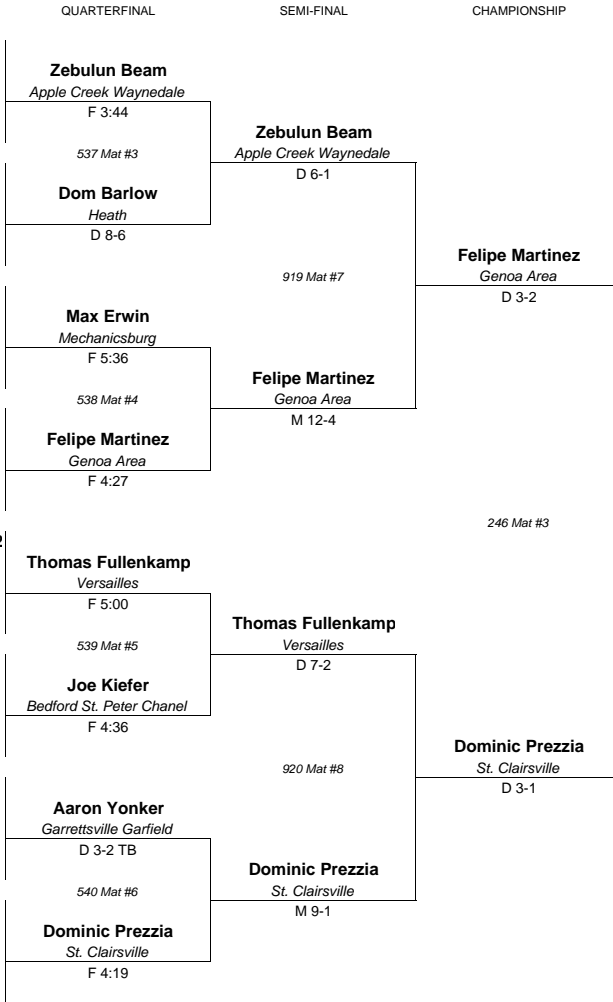

2011 DIVISION 3 STATE TOURNAMENT

152 LBS

CO=Coshocton
GH=Garfield Heights
KF=Kettering Fairmont
OC=Owens CC

ROUND 1

1 Zebulun Beam GH-1 (11) 52-1
Apple Creek Waynedale
065 Mat #5

2 Matt King OC-4 (12) 40-7
Huron

3 Dom Barlow CO-3 (12) 27-3
Heath
066 Mat #6

4 Devin Cartwright KF-2 (12) 36-4
Sycamore Mohawk

5 Zach Gibson CO-2 (9) 32-9
Carroll Bloom-Carroll
067 Mat #7

6 Max Erwin KF-3 (10) 42-5
Mechanicsburg

7 Sam Stretar GH-4 (12) 36-13
Independence
068 Mat #8

8 Felipe Martinez OC-1 (11) 15-0
Genoa Area

9 Thomas Fullenkamp KF-1 (12) 46-2
Versailles
069 Mat #9

10 Brandon Slade CO-4 (12) 32-14
Marion Pleasant

11 Joe Kiefer GH-3 (12) 41-6
Bedford St. Peter Chanel
070 Mat #10

12 Austin Ripke OC-2 (11) 48-10
Archbold

13 Aaron Yonker GH-2 (9) 36-8
Garrettsville Garfield
071 Mat #1

14 Tyler Yant OC-3 (12) 34-11
Delta

15 Jameson Kordik KF-4 (12) 24-6
Troy Christian
072 Mat #2

16 Dominic Prezgia CO-1 (12) 43-0
St. Clairsville