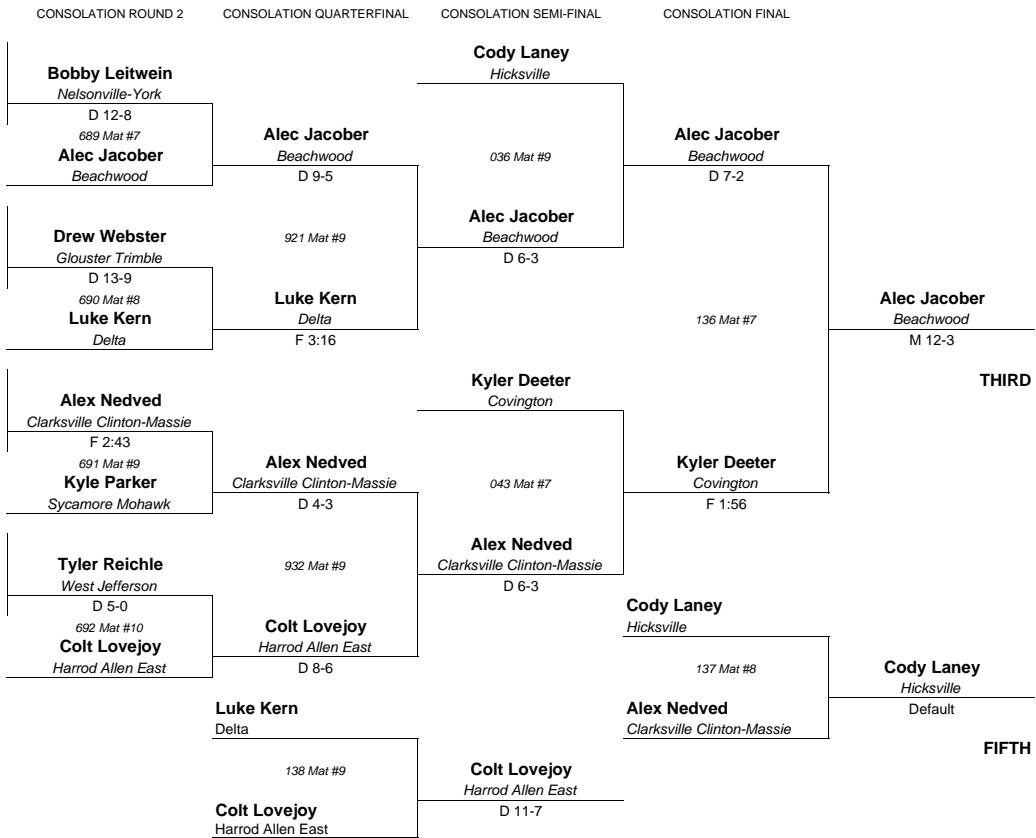

1. **2010 Division 3 State Placers**
- 1-Johnny Matacic, North Jackson Jackson-Milton (11)
  - 2-Mike Kovach, Bedford St. Peter Chanel (12) MH-1
  - 3-Kyle Burns, Milan Edison (10) OC-2
  - 4-Seth Callarik, St. Clairsville (12) HE-1
  - 5-Shane Brown, Akron Manchester (11) MH-3
  - 6-Alex Lopez, Hamler Patrick Henry (12) OC-1
  - 7-Dylan Wheeler, Utica (12) HE-2
  - 8-Tristan Gerber, Sugarcreek Garaway (11) HE-3

- **CONSOLATION ROUND 1**
- **J.J. Diven**
  Atwater Waterloo
  353 Mat #7
- **Bobby Leitwein**
  Nelsonville-York
- **Drew Webster**
  Glouster Trimble
  354 Mat #8
- **Kenny Price**
  Archbold
- **Alex Nedved**
  Clarksville Clinton-Massie
  355 Mat #9
- **Brett Fortune**
  West Salem Northwestern
- **Logan Reichert**
  Sandusky St. Mary Central Catholic
  356 Mat #10
- **Tyler Reichle**
  West Jefferson