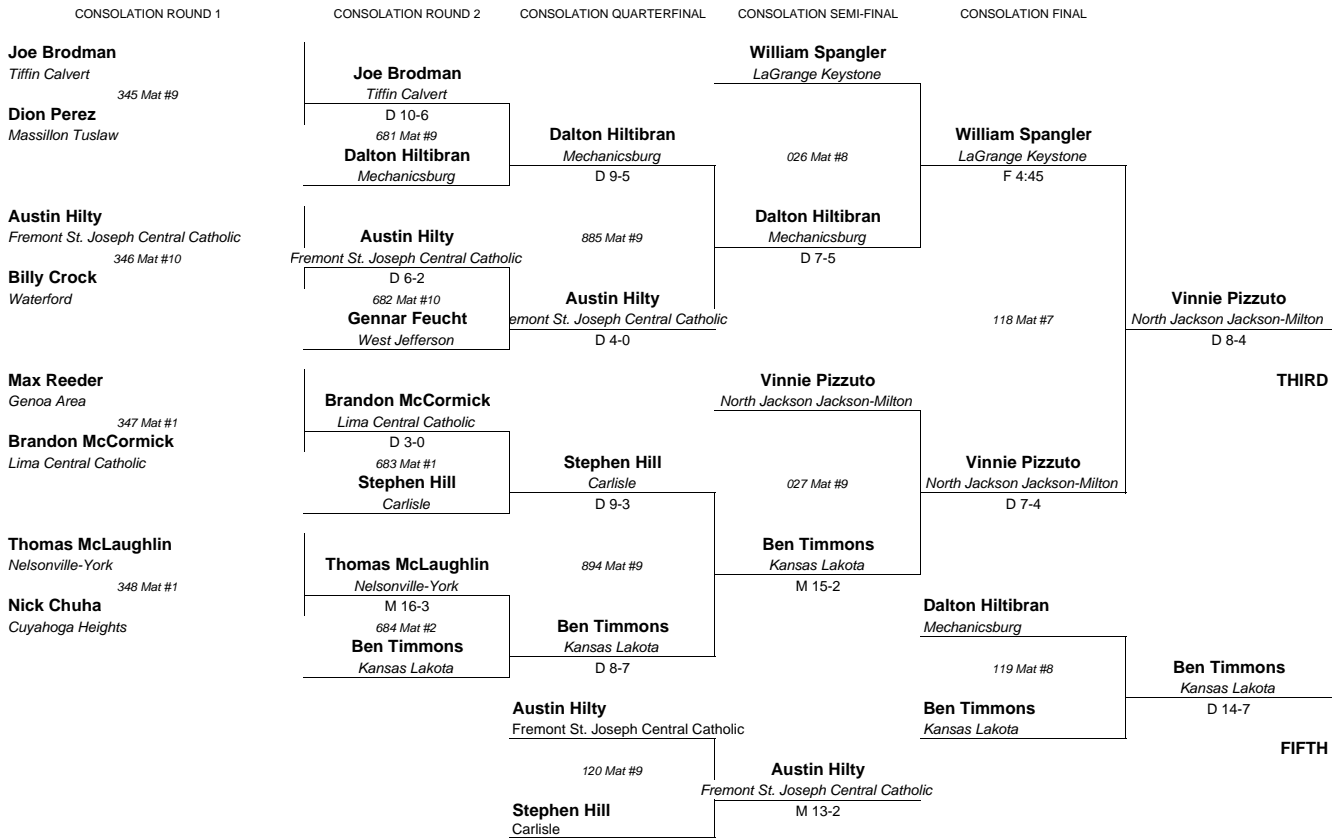

THIRD

FIFTH

2011 DIVISION 3 STATE TOURNAMENT

119 LBS

CO=Coshocton
GH=Garfield Heights
KF=Kettering Fairmont
OC=Owens CC

2010 Division 3 State Placers

- 1-Hunter Stieber, Monroeville (11) OC-1
- 2-Tyler Heminger, Galion Northmor (11) HE-1
- 3-Tyler Thompson, Brookfield (12) MH-4
- 4-Jacob Haas, McComb (11) KF-1
- 5-Aaron Branham, West Jefferson (11) HE-3
- 6-Dillon Nolte, St. Clairsville (12) HE-4
- 7-Wyatt Music, Ashland Crestview (9) OC-2
- 8-Luke Kern, Liberty Center (10) OC-4