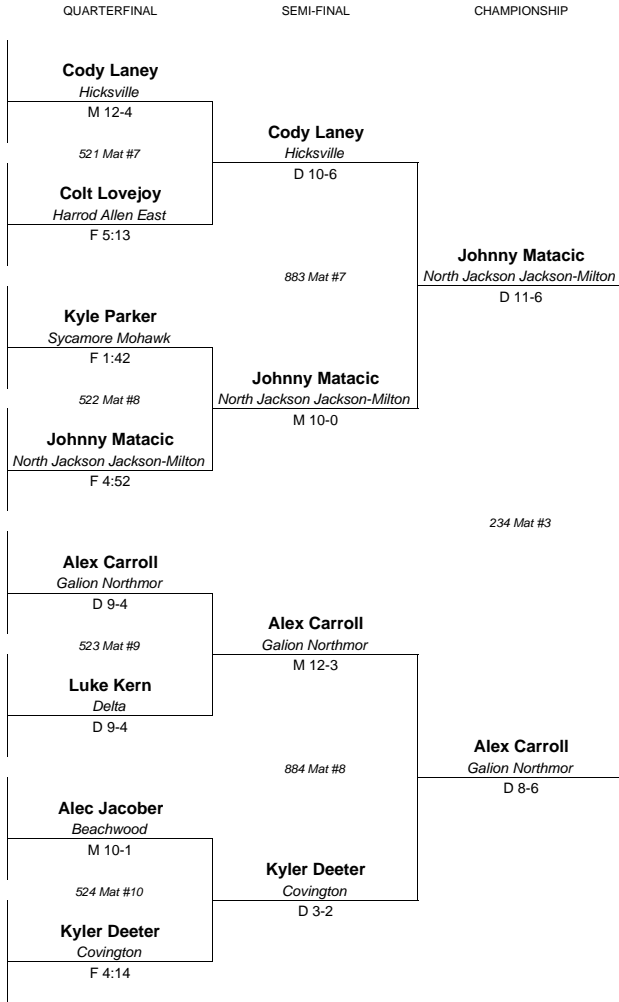

THIRD

FIFTH

2011 DIVISION 3 STATE TOURNAMENT

130 LBS

CO=Coshocton
GH=Garfield Heights
KF=Kettering Fairmont
OC=Owens CC

- ROUND 1**
- 1 Cody Laney OC-1 (11) 46-1**
Hicksville
033 Mat #3
- 2 J.J. Diven GH-4 (10) 36-8**
Atwater Waterloo
- 3 Bobby Leitwein CO-3 (11) 44-10**
Nelsonville-York
034 Mat #4
- 4 Colt Lovejoy KF-2 (11) 38-4**
Harrod Allen East
- 5 Drew Webster CO-2 (11) 32-6**
Glouster Trimble
035 Mat #5
- 6 Kyle Parker KF-3 (12) 39-4**
Sycamore Mohawk
- 7 Kenny Price OC-4 (9) 35-26**
Archbold
036 Mat #6
- 8 Johnny Matacic GH-1 (12) 36-2**
North Jackson Jackson-Milton
- 9 Alex Nedved KF-1 (12) 33-7**
Clarksville Clinton-Massie
037 Mat #7
- 10 Alex Carroll CO-4 (12) 33-14**
Galion Northmor
- 11 Luke Kern OC-3 (11) 28-4**
Delta
038 Mat #8
- 12 Brett Fortune GH-2 (11) 42-6**
West Salem Northwestern
- 13 Logan Reichert OC-2 (11) 42-11**
Sandusky St. Mary Central Catholic
039 Mat #9
- 14 Alec Jacober GH-3 (12) 25-2**
Beachwood
- 15 Kyler Deeter KF-4 (10) 41-5**
Covington
040 Mat #10
- 16 Tyler Reichle CO-1 (12) 48-3**
West Jefferson