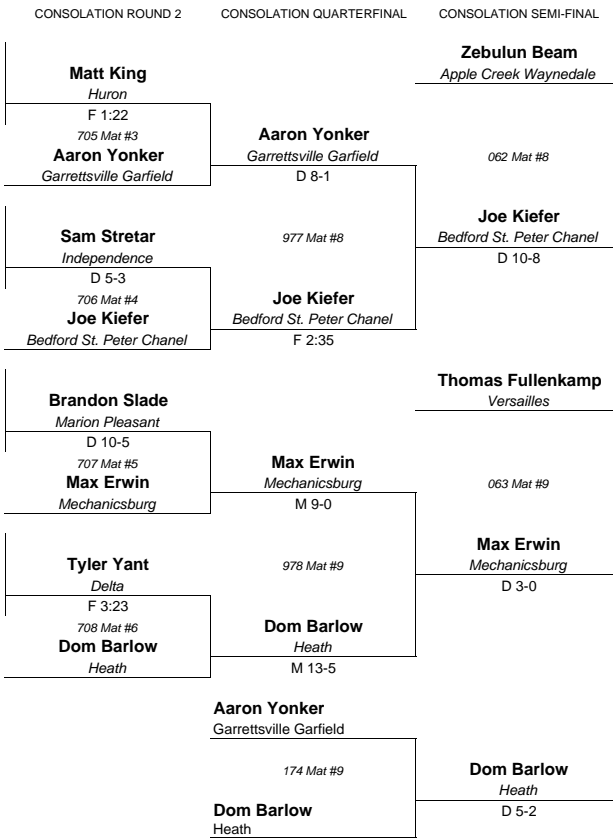

2010 Division 3 State Placers

- 1-Jake Howe, Blanchester (12) KF-1
- 2-Kurtis Jefferis, Barnesville (12) HE-2
- 3-Thomas Fullenkamp, Versailles (11) KF-1
- 4-Sean Prather, West Jefferson (11) HE-1
- 5-Anthony Ferber, Greenwich South Central (12) OC-1
- 6-Scott Robinson, Johnstown-Monroe (12) HE-3
- 7-Jeff Stover, Tiffin Calvert (12) KF-4
- 8-Kyle Keplinger, Troy Christian (12) KF-3

CONSOLATION ROUND 1

Matt King
Huron
369 Mat #3

Devin Cartwright
Sycamore Mohawk

Zach Gibson
Carroll Bloom-Carroll
370 Mat #4

Sam Stretar
Independence

Brandon Slade
Marion Pleasant
371 Mat #5

Austin Ripke
Archbold

Tyler Yant
Delta
372 Mat #6

Jameson Kordik
Troy Christian