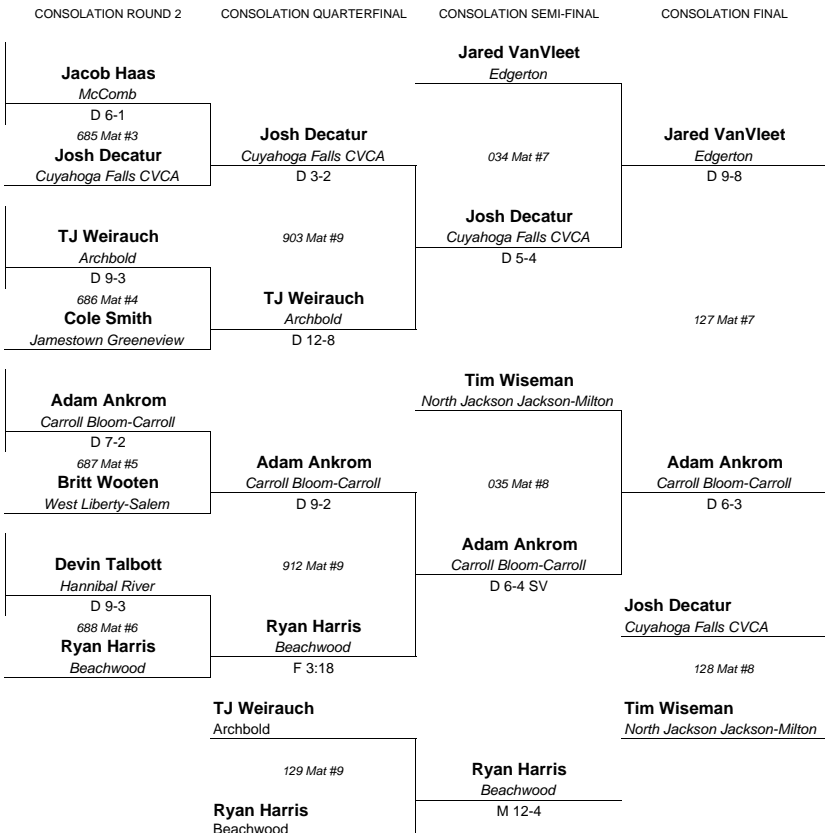

THIRD

FIFTH