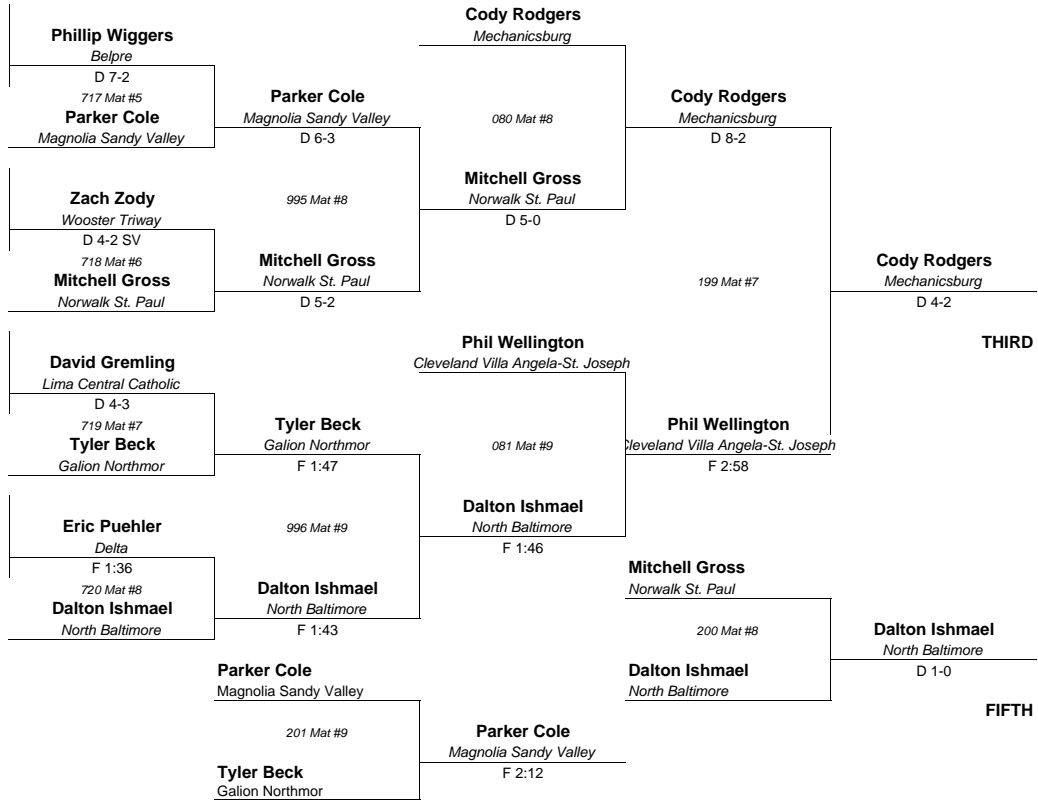

CONSOLATION ROUND 1

CONSOLATION ROUND 2

CONSOLATION QUARTERFINAL

CONSOLATION SEMI-FINAL

CONSOLATION FINAL

- Kaleb Campbell**
New Lebanon Dixie
381 Mat #5
- Phillip Wiggers**
Belpre
- Sam Elling**
Liberty Center
382 Mat #6
- Zach Zody**
Wooster Triway
- Cody McGuire**
Fredenicktown
383 Mat #7
- David Gremling**
Lima Central Catholic
- Devontay Scott**
Lockland
383 Mat #8
- Eric Puehler**
Delta