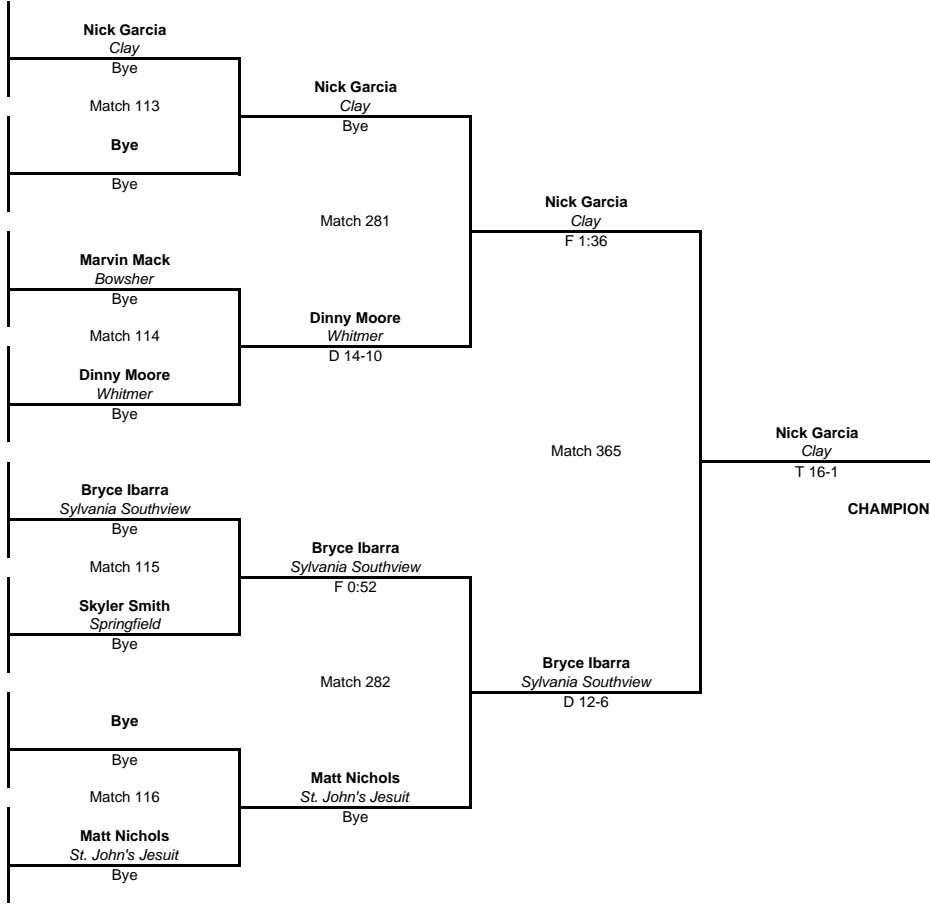

CHAMPIONSHIP ROUND 1

QUARTERFINAL

SEMI-FINAL

CHAMPIONSHIP

103 POUNDS

1 [1] Nick Garcia (12) 31-0
Clay
Match 1

2 Bye

3 Bye

4 Bye
Match 2

5 [5] Marvin Mack (10) 25-15
Bowsher
Match 3

6 Bye

7 Bye

8 [4] Dinny Moore (9) 23-17
Whitmer
Match 4

9 [3] Bryce Ibarra (10) 19-14
Sylvania Southview
Match 5

10 Bye

11 Bye

12 [6] Skyler Smith (9) 7-11
Springfield
Match 6

13 Bye

14 Bye
Match 7

15 Bye

16 [2] Matt Nichols (10) 19-11
St. John's Jesuit
Match 8