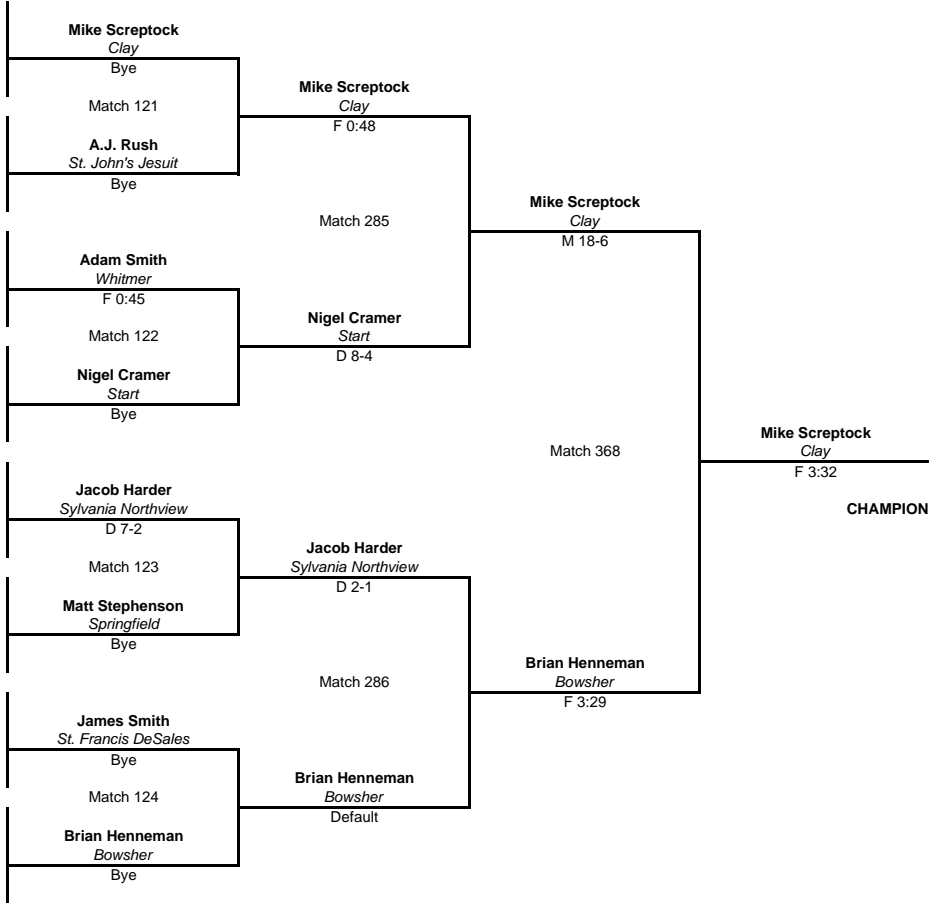

11 Bye

12 [6] Matt Stephenson (10) 6-8
Springfield
Match 14

13 Bye

14 James Smith (9) 4-10
St. Francis DeSales
Match 15

15 Bye

16 [2] Brian Henneman (9) 29-5
Bowsher
Match 16

CONSOLATION ROUND 1

CONS ROUND 2

CONS QTR

CONS SEMI-FINAL

CONS FINAL

Bye

Match 125

Bye

Donell Fowlkes
Rogers

Match 126