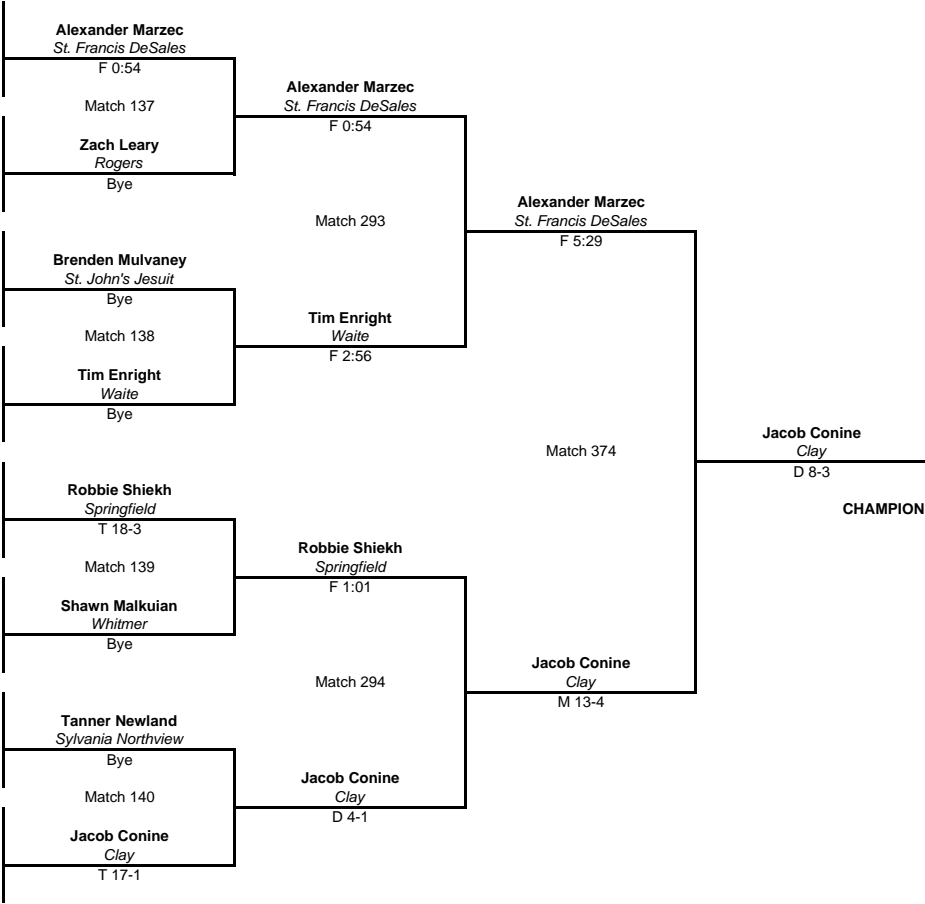

CHAMPIONSHIP ROUND 1

QUARTERFINAL

SEMI-FINAL

CHAMPIONSHIP

125 POUNDS

1 [1] Alexander Marzec (12) 35-6
St. Francis DeSales
Match 25

2 Dakota Thomas (9) 3-2
Bowsher

3 Zach Leary (9) 8-16
Rogers
Match 26

11 Bye

Match 30

12 [6] Shawn Malkuian (12) 15-12
Whitmer

13 Bye

Match 31

14 Tanner Newland (11) 20-10
Sylvania Northview

15 Alex Zajac (10) 3-20
Start
Match 32

16 [2] Jacob Conine (10) 15-6
Clay

CONSOLATION ROUND 1

CONS ROUND 2

CONS QTR

CONS SEMI-FINAL

CONS FINAL

Dakota Thomas
Bowsher
Match 141

Bye

Bye

Match 142

Torrey Tarschis
Sylvania Southview
Match 143

Bye

Bye

Match 144

Alex Zajac
Start