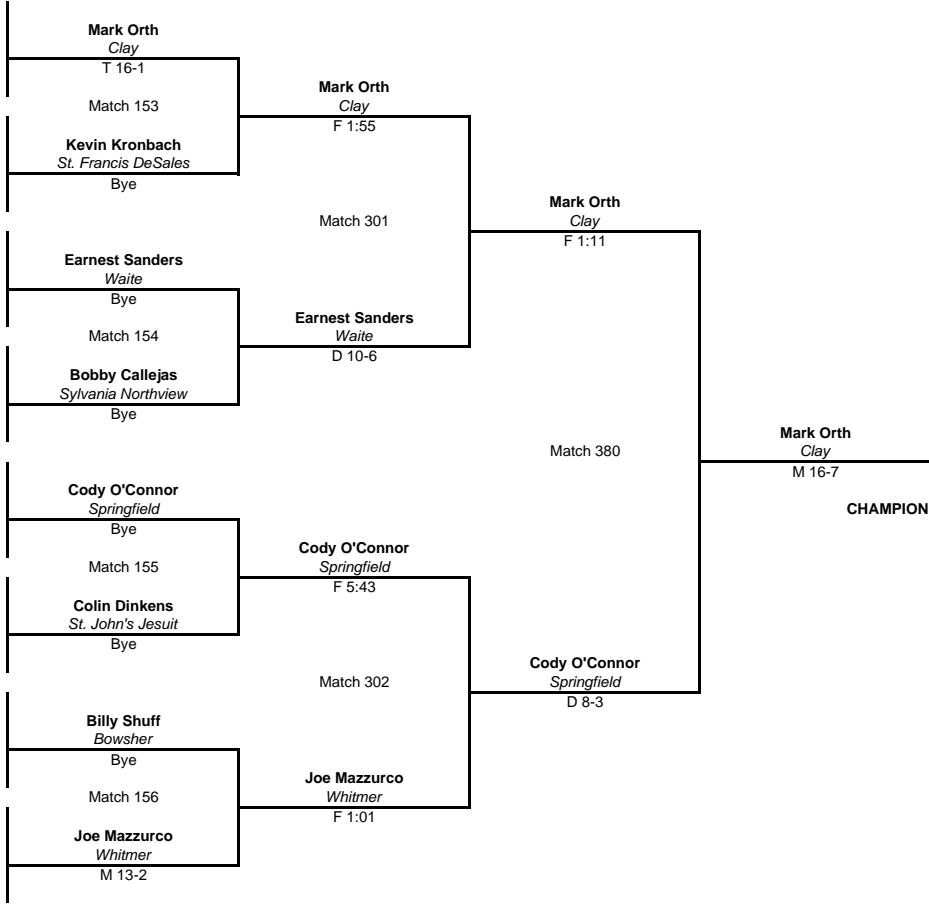

10 **Bye**

11 **Bye**
 Match 46

12 [6] **Colin Dinkens (9) 9-11**
St. John's Jesuit

13 **Bye**
 Match 47

14 **Billy Shuff (10) 1-4**
Bowsher

15 **Matt Genson (10) 5-18**
Sylvania Southview
 Match 48

16 [2] **Joe Mazzurco (11) 33-7**
Whitmer

CONSOLATION ROUND 1

CONS ROUND 2

CONS QTR

CONS SEMI-FINAL

CONS FINAL

Jordan Enis
Start
 Match 157

Bye

Bye
 Match 158