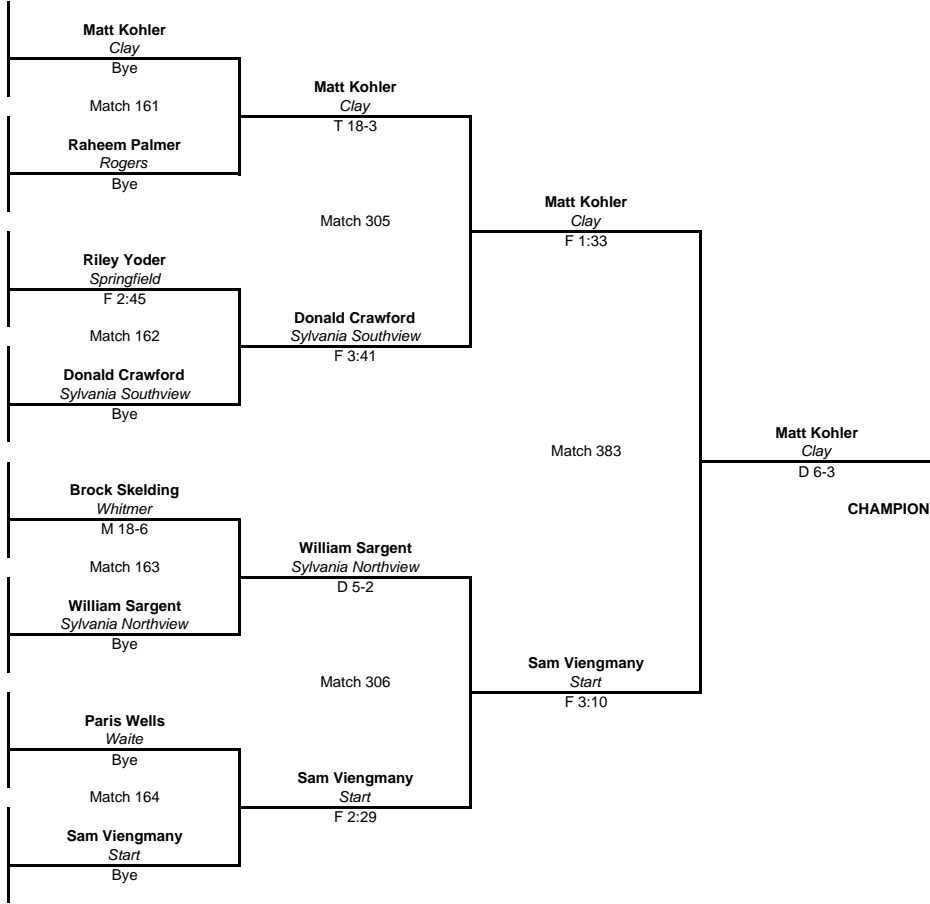

CHAMPIONSHIP ROUND 1

QUARTERFINAL

SEMI-FINAL

CHAMPIONSHIP

140 POUNDS

1 [1] **Matt Kohler (11) 27-11**
Clay
Match 49

2 **Bye**

3 **Bye**

4 **Raheem Palmer (11) 3-22**
Rogers
Match 50

5 [5] **Riley Yoder (11) 14-15**
Springfield
Match 51

6 **Will Happel (9) 4-8**
St. John's Jesuit

7 **Bye**

8 [4] **Donald Crawford (12) 14-13**
Sylvania Southview
Match 52

9 [3] **Brock Skelding (10) 22-11**
Whitmer
Match 53

10 **Garret Pelz (10) 15-21**
St. Francis DeSales

11 **Bye**

12 [6] **William Sargent (11) 11-13**
Sylvania Northview
Match 54

13 **Paris Wells (11) 0-5**
Waite
Match 55

14 **Bye**

15 **Bye**

16 [2] **Sam Viengmany (10) 31-6**
Start
Match 56