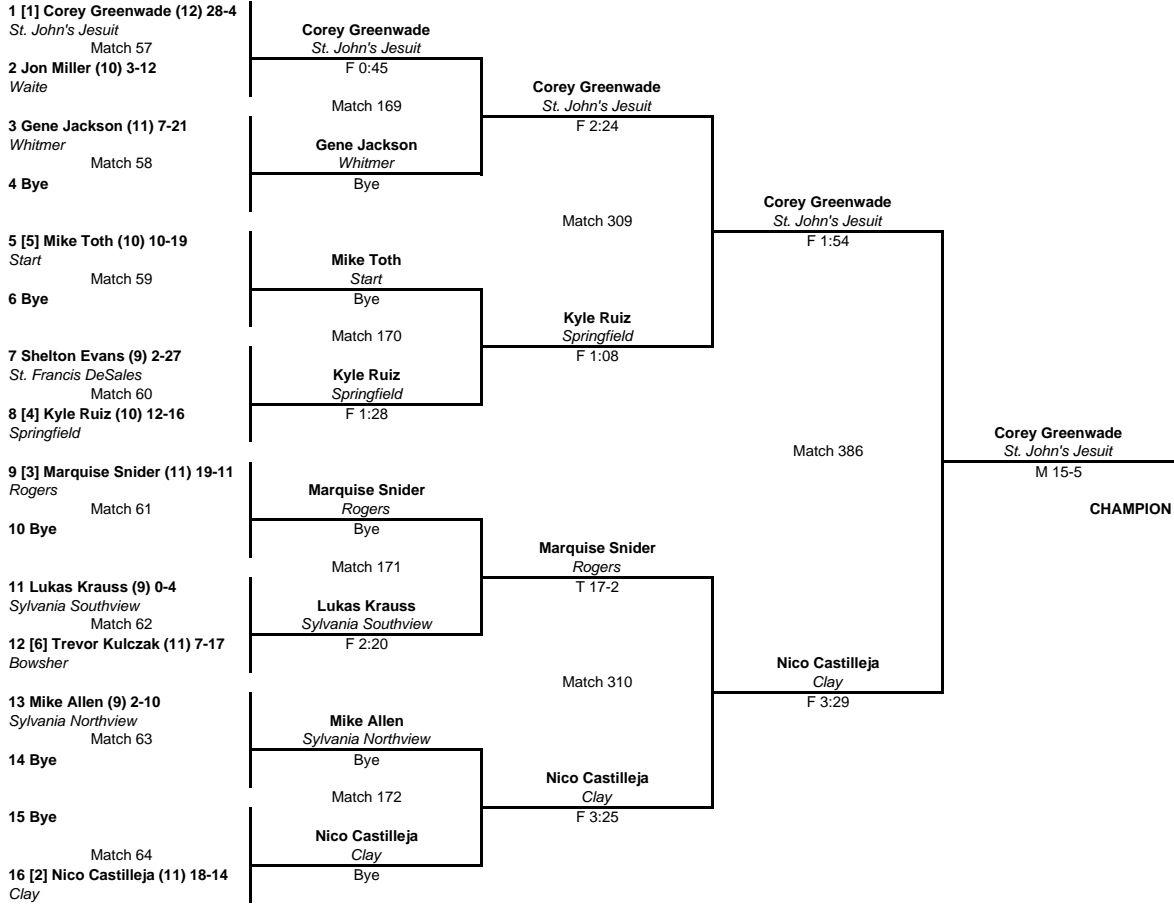

CHAMPIONSHIP ROUND 1

QUARTERFINAL

SEMI-FINAL

CHAMPIONSHIP

145 POUNDS

CONSOLATION ROUND 1

CONS ROUND 2

CONS QTR

CONS SEMI-FINAL

CONS FINAL