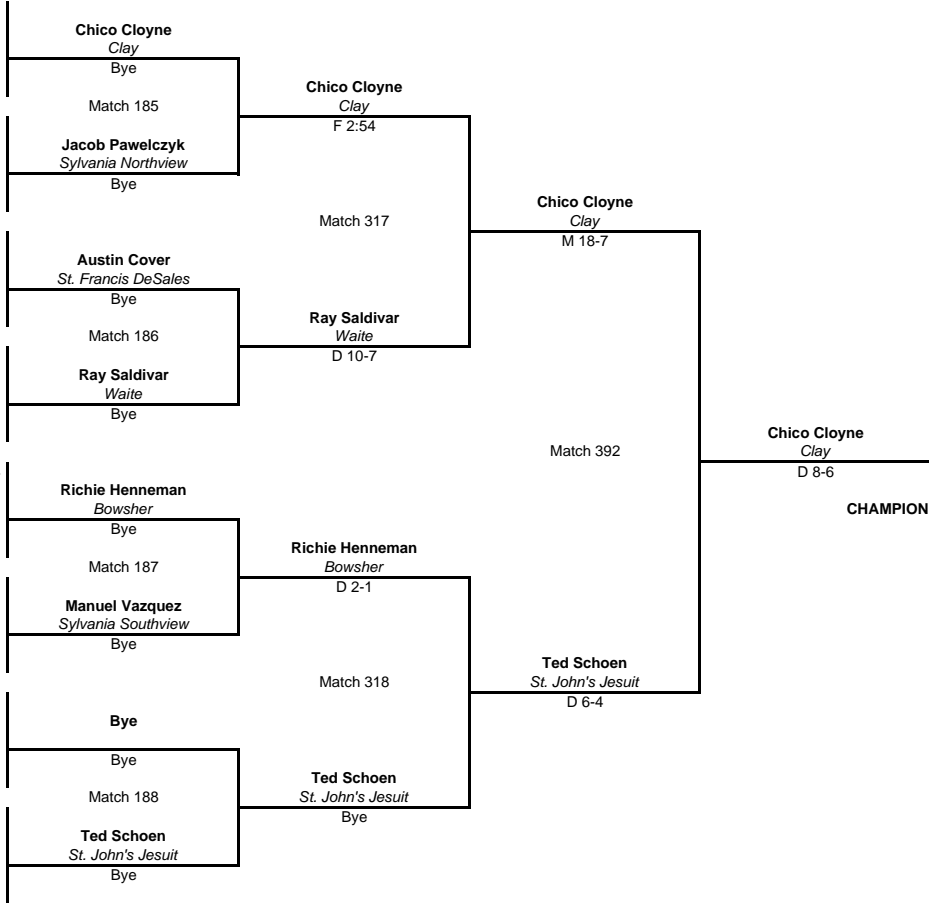

CHAMPIONSHIP ROUND 1

QUARTERFINAL

SEMI-FINAL

CHAMPIONSHIP

160 POUNDS

1 [1] Chico Cloyne (11) 23-10  
Clay  
Match 73

2 Bye

3 Jacob Pawelczyk (9) 2-10  
Sylvania Northview  
Match 74

4 Bye

5 [5] Austin Cover (11) 16-24  
St. Francis DeSales  
Match 75

6 Bye

7 Bye

8 [4] Ray Saldivar (12) 19-12  
Waite  
Match 76

9 [3] Richie Henneman (11) 25-14  
Bowsher  
Match 77

10 Bye

11 Bye

12 [6] Manuel Vazquez (10) 6-15  
Sylvania Southview  
Match 78

13 Bye

14 Bye

15 Bye

16 [2] Ted Schoen (10) 24-10  
St. John's Jesuit  
Match 80

CONSOLATION ROUND 1

CONS ROUND 2

CONS QTR