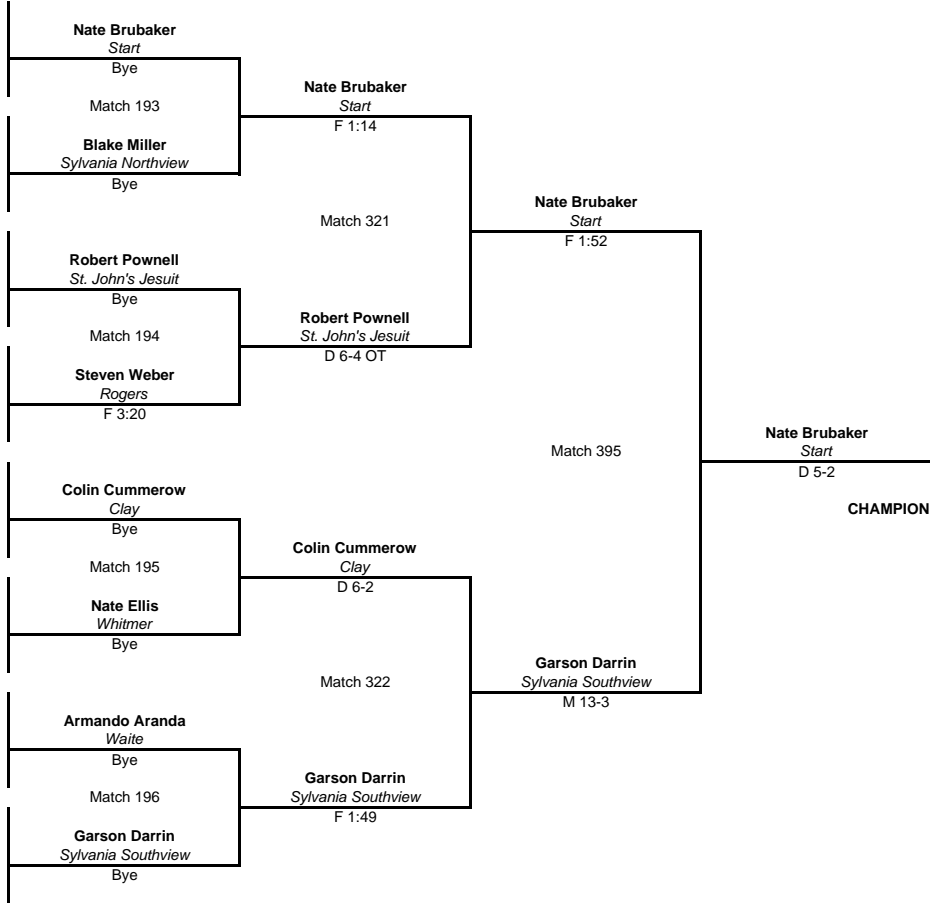

9 [3] **Colin Cummerow (11) 13-11**
Clay
 Match 85

10 **Bye**

11 **Bye**

12 [6] **Nate Ellis (10) 6-12**
Whitmer
 Match 86

13 **Armando Aranda (12) 2-9**
Waite
 Match 87

14 **Bye**

15 **Bye**

16 [2] **Garson Darrin (12) 26-7**
Sylvania Southview
 Match 88

CONSOLATION ROUND 1

CONS ROUND 2

CONS QTR

CONS SEMI-FINAL

CONS FINAL

Bye

Bye
 Match 197

Bye