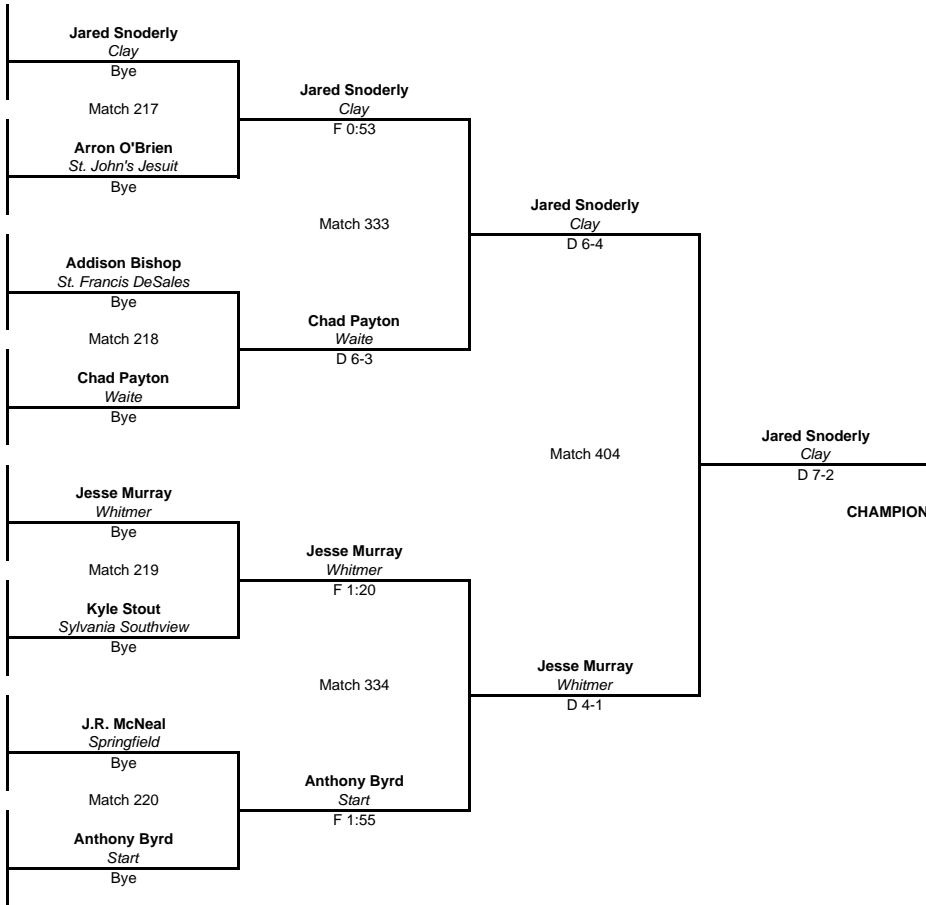

4 Bye

5 [5] Addison Bishop (11) 9-11
St. Francis DeSales
Match 107

6 Bye

7 Bye

8 [4] Chad Payton (10) 16-9
Waite
Match 108

9 [3] Jesse Murray (11) 23-12
Whitmer
Match 109

10 Bye

11 Bye

12 [6] Kyle Stout (10) 11-15
Sylvania Southview
Match 110

13 J.R. McNeal (10) 10-15
Springfield
Match 111

14 Bye

15 Bye

16 [2] Anthony Byrd (12) 23-12
Start
Match 112

CONSOLATION ROUND 1

CONS ROUND 2

CONS QTR