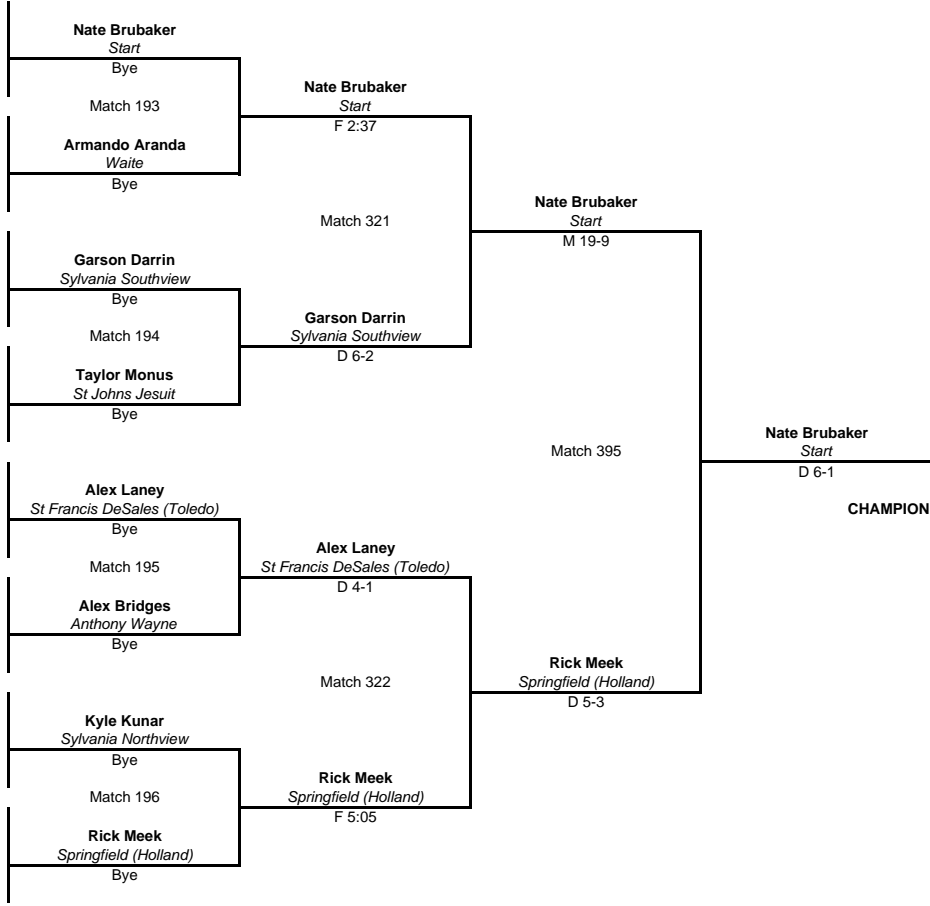

CHAMPIONSHIP ROUND 1

QUARTERFINAL

SEMI-FINAL

CHAMPIONSHIP

171 POUNDS

- 1 **Nate Brubaker (11) 32-0**  
*Start*
- Match 81
- 2 **Bye**
- 3 **Bye**
- Match 82
- 4 **Armando Aranda (11) 4-4**  
*Waite*
- 5 **Garson Darrin (11) 20-11**  
*Sylvania Southview*
- Match 83
- 6 **Bye**
- 7 **Bye**
- Match 84
- 8 **Taylor Monus (12) -**  
*St Johns Jesuit*
- 9 **Alex Laney (12) 28-8**  
*St Francis DeSales (Toledo)*
- Match 85
- 10 **Bye**
- 11 **Bye**
- Match 86
- 12 **Alex Bridges (10) 8-6**  
*Anthony Wayne*
- 13 **Bye**
- Match 87
- 14 **Kyle Kunar (12) 15-17**  
*Sylvania Northview*
- 15 **Bye**
- Match 88
- 16 **Rick Meek (12) 21-7**  
*Springfield (Holland)*

CONSOLATION ROUND 1

CONS ROUND 2

CONS QTR

CONS SEMI-FINAL

CONS FINAL

- Bye**
- Match 197
- Bye**
- Match 198
- Bye**
- Match 199
- Bye**
- Match 200